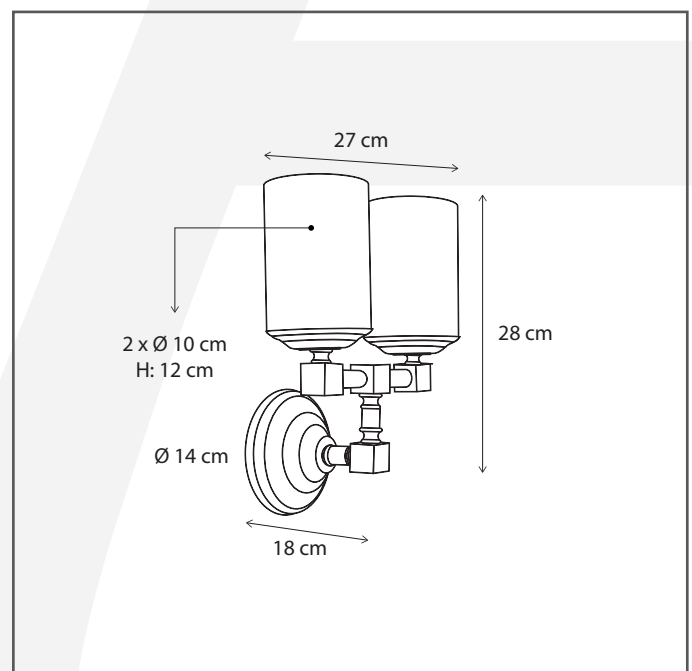

Authentage

Lighting - Verlichting - Eclairage - Beleuchtung
Belgian Design

Bellefeu chandelier wall - 3 candles alabaster

BAH103W37

General information

Location:	INDOOR
Application:	WALL
Collection:	BELLEFEU
Material:	Frame: Brass, Candles: Alabaster
Finish:	Brushed nickel

Dimensions and weight

Length (cm):	30,5
Width (cm):	-
Height (cm):	27
Depth (cm):	18
Weight (kg):	2,3

Product Specifications

Max. Wattage circuit 1 (W):	3 x 2,4
Max. Wattage circuit 2 (W):	
Voltage (V):	230
Fitting:	
Driver included:	Yes
Transformer included:	No
Dali:	Yes, on request
Color Temperature (K):	2300 (Candles)
Integrated LED:	Yes
Lamps included:	-
IP rating (IP):	20
Dimmability remote:	Yes
Dimmability on product:	Yes