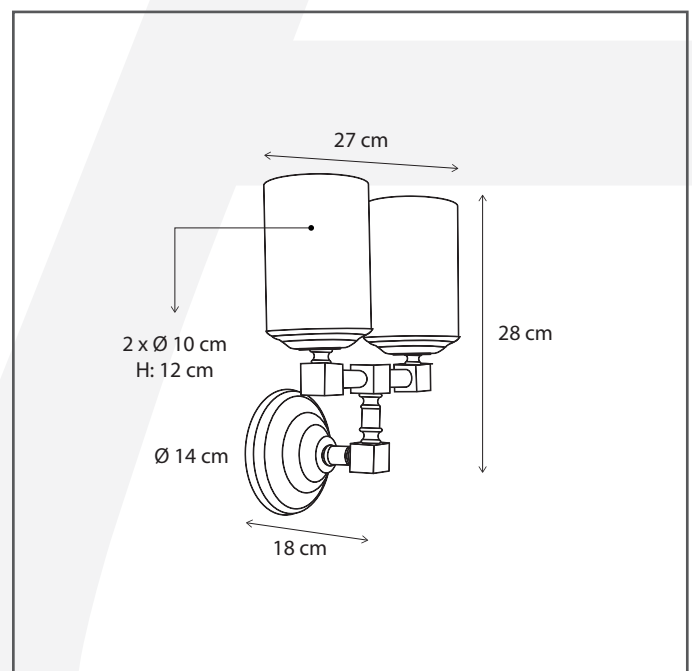

Authentage

Lighting - Verlichting - Eclairage - Beleuchtung
Belgian Design

Bellefeu chandelier wall - 1 candle alabaster

BAH101W10

General information

Location:	INDOOR
Application:	WALL
Collection:	BELLEFEU
Material:	Frame: Brass, Candles: Alabaster
Finish:	Brushed nickel

Dimensions and weight

Length (cm):	22
Width (cm):	-
Height (cm):	27
Depth (cm):	18
Weight (kg):	1,3

Product Specifications

Max. Wattage circuit 1 (W):	2,4
Max. Wattage circuit 2 (W):	
Voltage (V):	230
Fitting:	
Driver included:	Yes
Transformer included:	No
Dali:	Yes, on request
Color Temperature (K):	2300 (Candles)
Integrated LED:	Yes
Lamps included:	-
IP rating (IP):	20
Dimmability remote:	Yes
Dimmability on product:	Yes