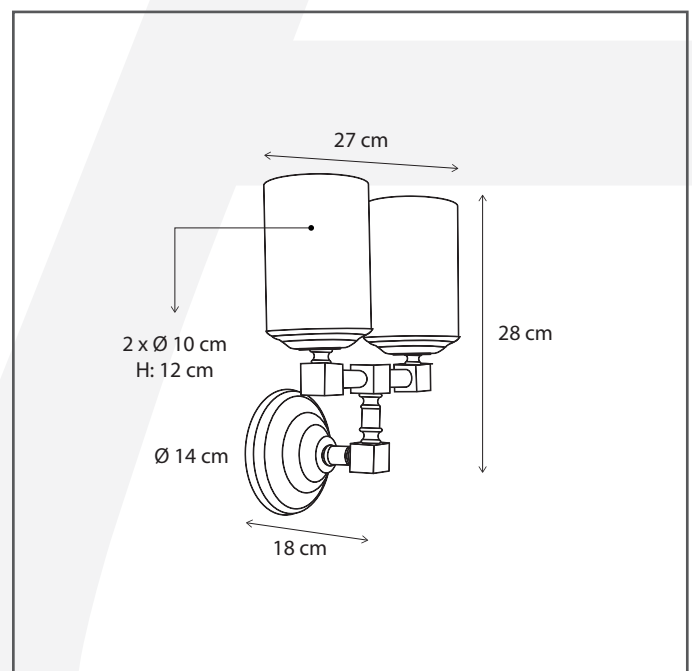

Dimensions and weight

Length (cm):	30,5
Width (cm):	-
Height (cm):	27
Depth (cm):	18
Weight (kg):	2,3

Product Specifications

Max. Wattage circuit 1 (W):	3 x 2,4
Max. Wattage circuit 2 (W):	
Voltage (V):	230
Fitting:	
Driver included:	Yes
Transformer included:	No
Dali:	Yes, on request
Color Temperature (K):	2300 (Candles)
Integrated LED:	Yes
Lamps included:	-
IP rating (IP):	20
Dimmability remote:	Yes
Dimmability on product:	Yes