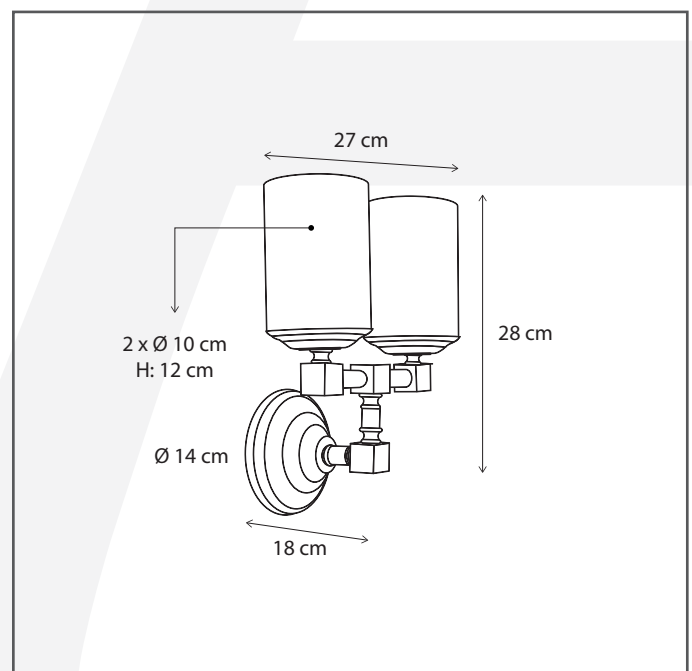

Authentage

Lighting - Verlichting - Eclairage - Beleuchtung
Belgian Design

Bellefeu chandelier wall - 2 candles alabaster

BAH002W20

General information

Location:	INDOOR
Application:	WALL
Collection:	BELLEFEU
Material:	Frame: Brass, Candles: Alabaster
Finish:	Bronze

Dimensions and weight

Length (cm):	27
Width (cm):	-
Height (cm):	27
Depth (cm):	18
Weight (kg):	1,8

Product Specifications

Max. Wattage circuit 1 (W):	2 x 2,4
Max. Wattage circuit 2 (W):	
Voltage (V):	230
Fitting:	
Driver included:	Yes
Transformer included:	No
Dali:	Yes, on request
Color Temperature (K):	2300 (Candles)
Integrated LED:	Yes
Lamps included:	-
IP rating (IP):	20
Dimmability remote:	Yes
Dimmability on product:	Yes

Bellefeu chandelier alabaster

For further questions don't hesitate to contact us via info@authentage.be or via 0032(0)3 355 10 40.