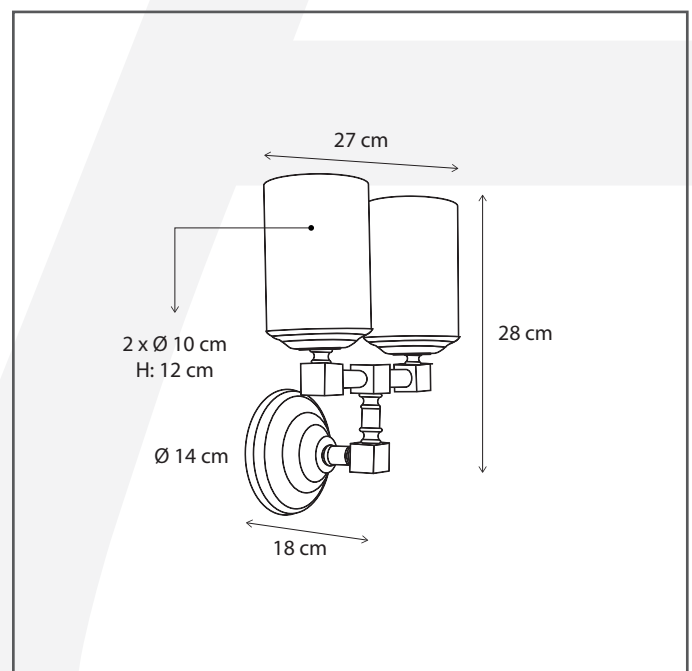

Authentage

Lighting - Verlichting - Eclairage - Beleuchtung
Belgian Design

Bellefeu chandelier wall - 1 candle alabaster

BAH001W10

General information

Location:	INDOOR
Application:	WALL
Collection:	BELLEFEU
Material:	Frame: Brass, Candles: Alabaster
Finish:	Bronze

Dimensions and weight

Length (cm):	22
Width (cm):	-
Height (cm):	27
Depth (cm):	18
Weight (kg):	1,3

Product Specifications

Max. Wattage circuit 1 (W):	2,4
Max. Wattage circuit 2 (W):	
Voltage (V):	230
Fitting:	
Driver included:	Yes
Transformer included:	No
Dali:	Yes, on request
Color Temperature (K):	2300 (Candles)
Integrated LED:	Yes
Lamps included:	-
IP rating (IP):	20
Dimmability remote:	Yes
Dimmability on product:	Yes