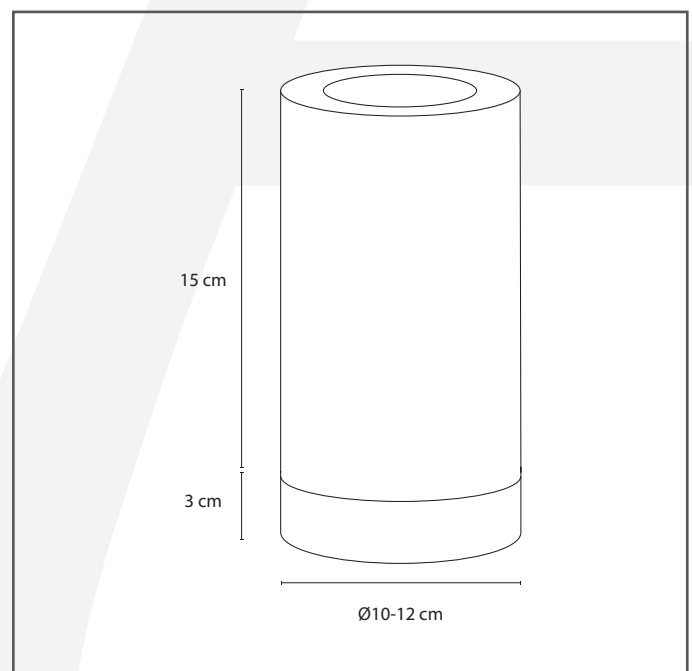

Authentage

Lighting - Verlichting - Eclairage - Beleuchtung
Belgian Design

Bellefeu table set dia 12 cm - 1 candle alabaster

BAF101D15

General information

Location:	INDOOR
Application:	TABLE
Collection:	BELLEFEU
Material:	Frame: Brass, Candles: Alabaster
Finish:	Brushed nickel

Dimensions and weight

Length (cm):	-
Width (cm):	10 10 10 12 12 12
Height (cm):	10 15 20 10 15 20
Depth (cm):	10 10 10 12 12 12
Weight (kg):	3,6

Product Specifications

Max. Wattage circuit 1 (W):	2,4
Max. Wattage circuit 2 (W):	
Voltage (V):	230
Fitting:	
Driver included:	Yes
Transformer included:	No
Dali:	No
Color Temperature (K):	2300 (Candles)
Integrated LED:	Yes
Lamps included:	-
IP rating (IP):	20
Dimmability remote:	No
Dimmability on product:	Yes