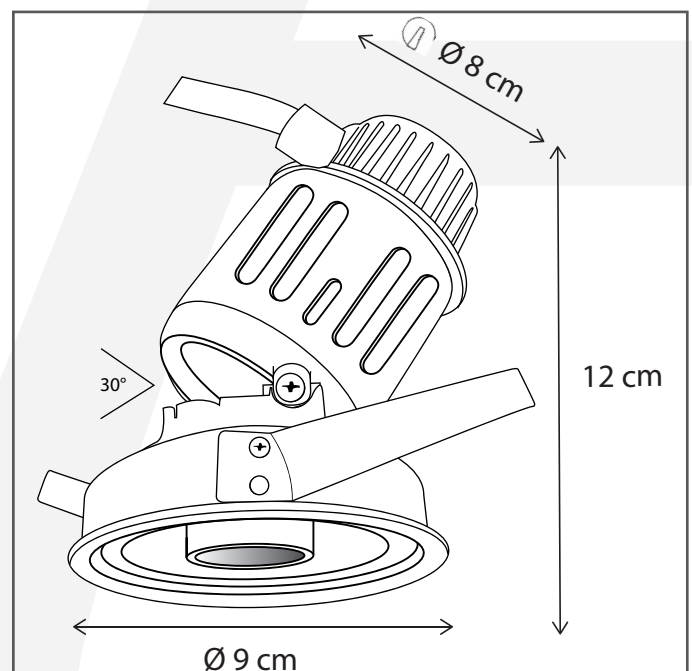

Authentage

Lighting - Verlichting - Eclairage - Beleuchtung
Belgian Design

Aureole short tube gold reflector

AUR801STR

General information

Location:	INDOOR
Application:	RECESSED
Collection:	AUREOLE
Material:	Aluminium
Finish:	Black

Dimensions and weight

Length (cm):	-
Width (cm):	9
Height (cm):	12
Depth (cm):	9
Weight (kg):	0,4

Product Specifications

Max. Wattage circuit 1 (W):	8
Max. Wattage circuit 2 (W):	
Voltage (V):	230
Fitting:	GU10
Driver included:	No
Transformer included:	No
Dali:	Yes, on request
Color Temperature (K):	-
Integrated LED:	-
Lamps included:	No
IP rating (IP):	20
Dimmability remote:	Yes
Dimmability on product:	No