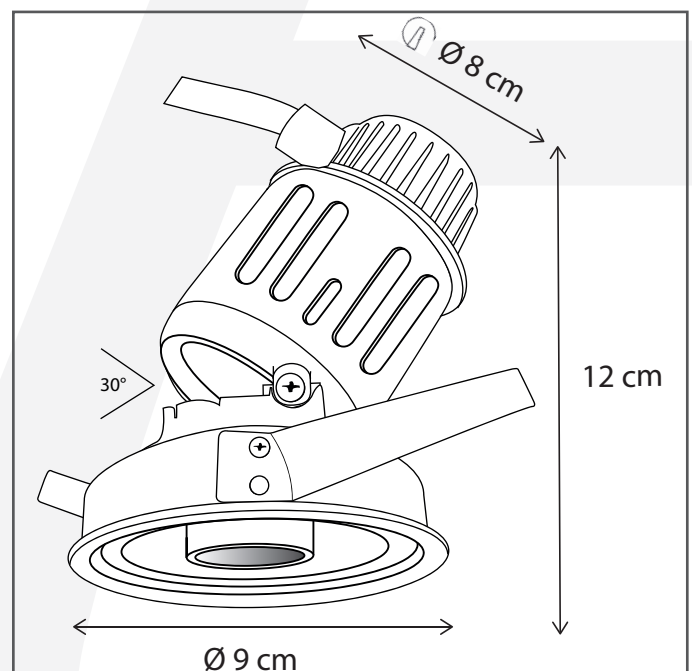

Authentage

Lighting - Verlichting - Eclairage - Beleuchtung
Belgian Design

Aureole short tube gold reflector

AUR501STR

General information

Location:	INDOOR
Application:	RECESSED
Collection:	AUREOLE
Material:	Aluminium
Finish:	White

Dimensions and weight

Length (cm):	-
Width (cm):	9
Height (cm):	12
Depth (cm):	9
Weight (kg):	0,4

Product Specifications

Max. Wattage circuit 1 (W):	8
Max. Wattage circuit 2 (W):	
Voltage (V):	230
Fitting:	GU10
Driver included:	No
Transformer included:	No
Dali:	Yes, on request
Color Temperature (K):	-
Integrated LED:	-
Lamps included:	No
IP rating (IP):	20
Dimmability remote:	Yes
Dimmability on product:	No