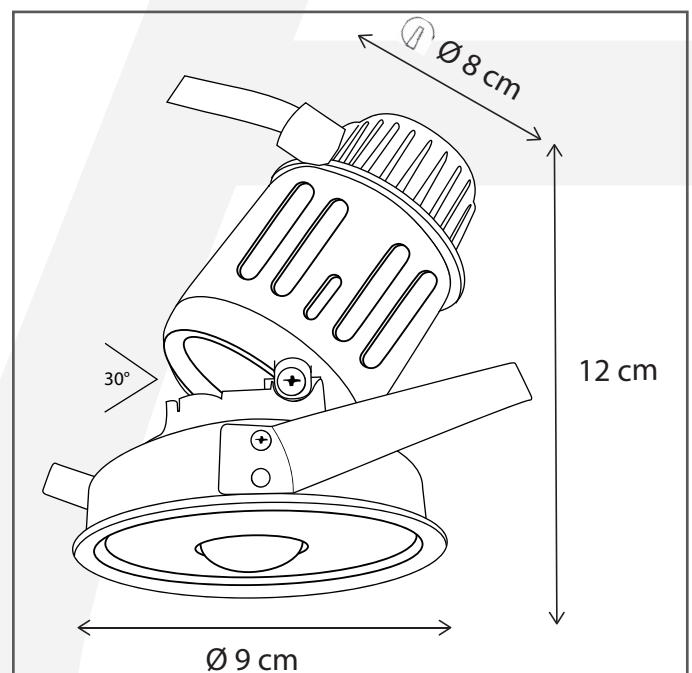

Authentage

Lighting - Verlichting - Eclairage - Beleuchtung
Belgian Design

Aureole sensor PIR

AUR500SEN

General information

Location:	INDOOR
Application:	RECESSED
Collection:	AUREOLE
Material:	Aluminium
Finish:	White

Dimensions and weight

Length (cm):	-
Width (cm):	9
Height (cm):	4
Depth (cm):	9
Weight (kg):	0,2

Product Specifications

Max. Wattage circuit 1 (W):	-
Max. Wattage circuit 2 (W):	-
Voltage (V):	230
Fitting:	
Driver included:	No
Transformer included:	No
Dali:	No
Color Temperature (K):	-
Integrated LED:	-
Lamps included:	-
IP rating (IP):	20
Dimmability remote:	No
Dimmability on product:	No