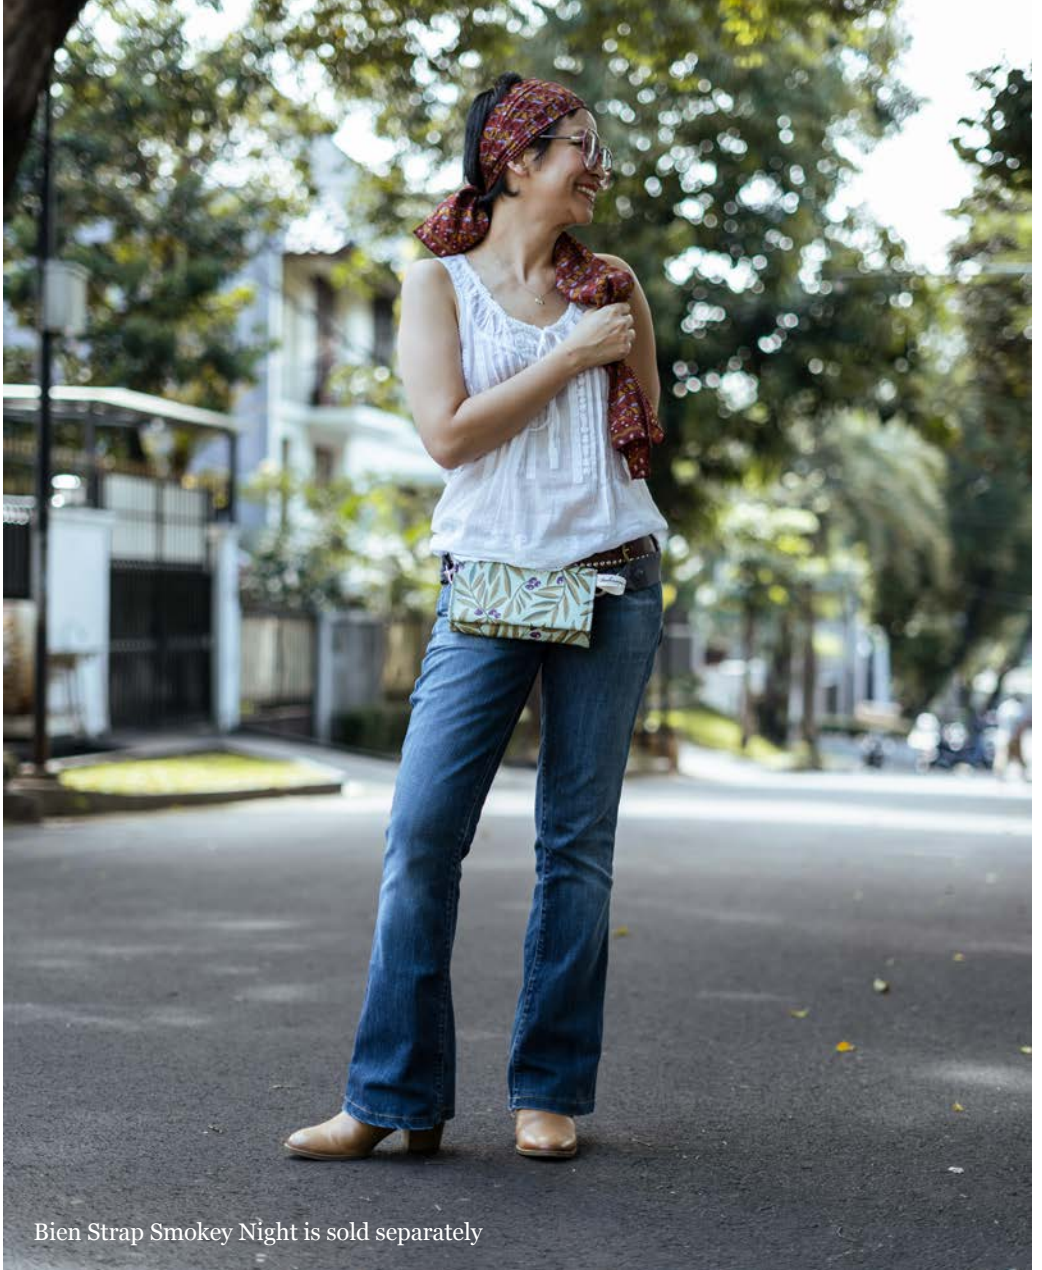

tulisan™

OLIO CLUTCH

Bien Strap Smokey Night is sold separately