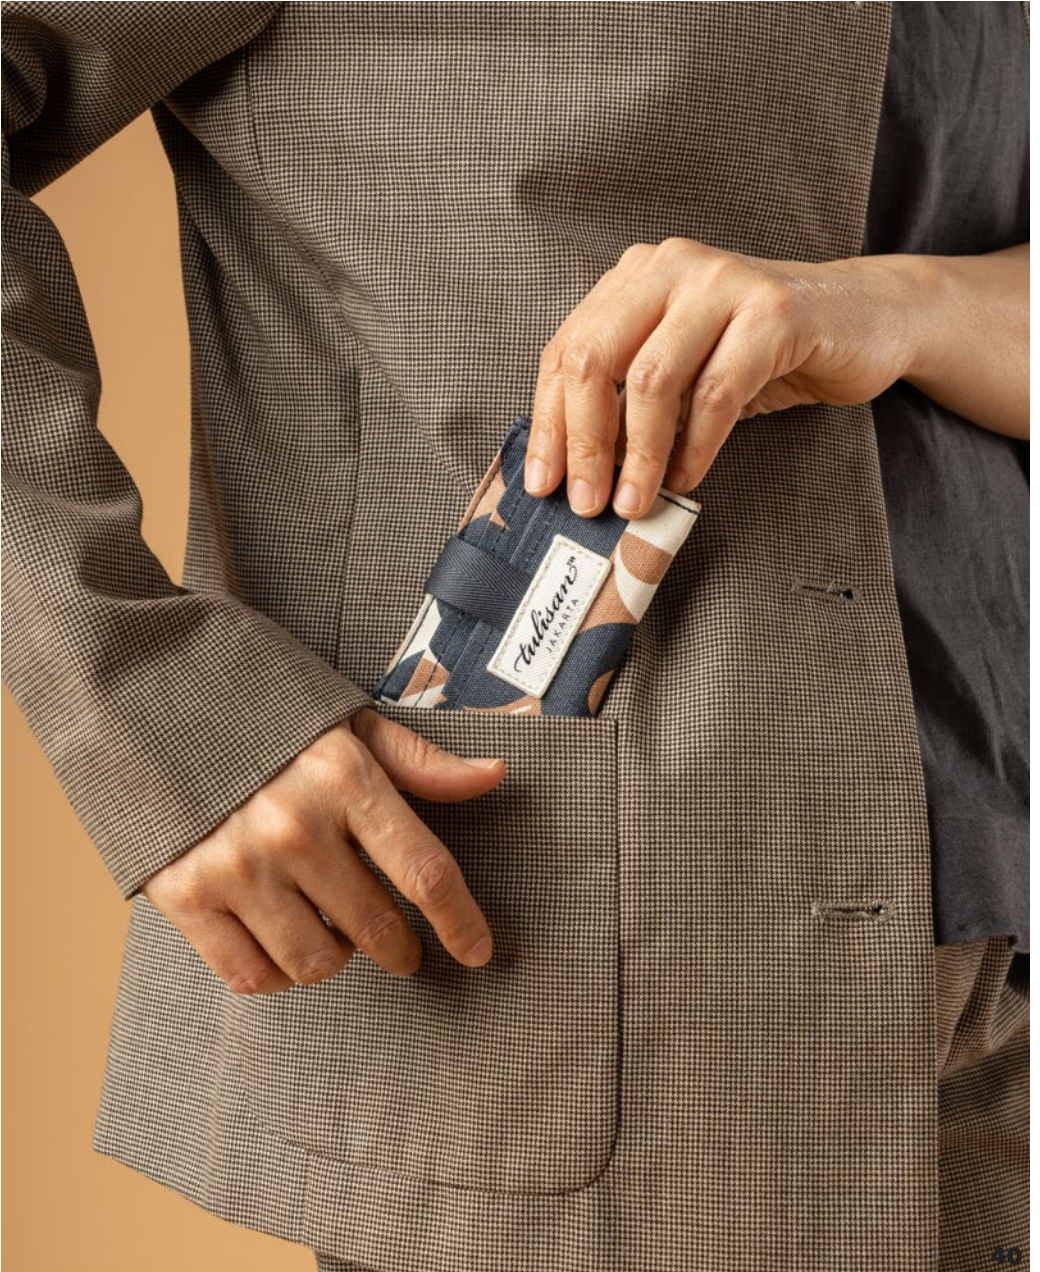

WALLET CARD HOLDER