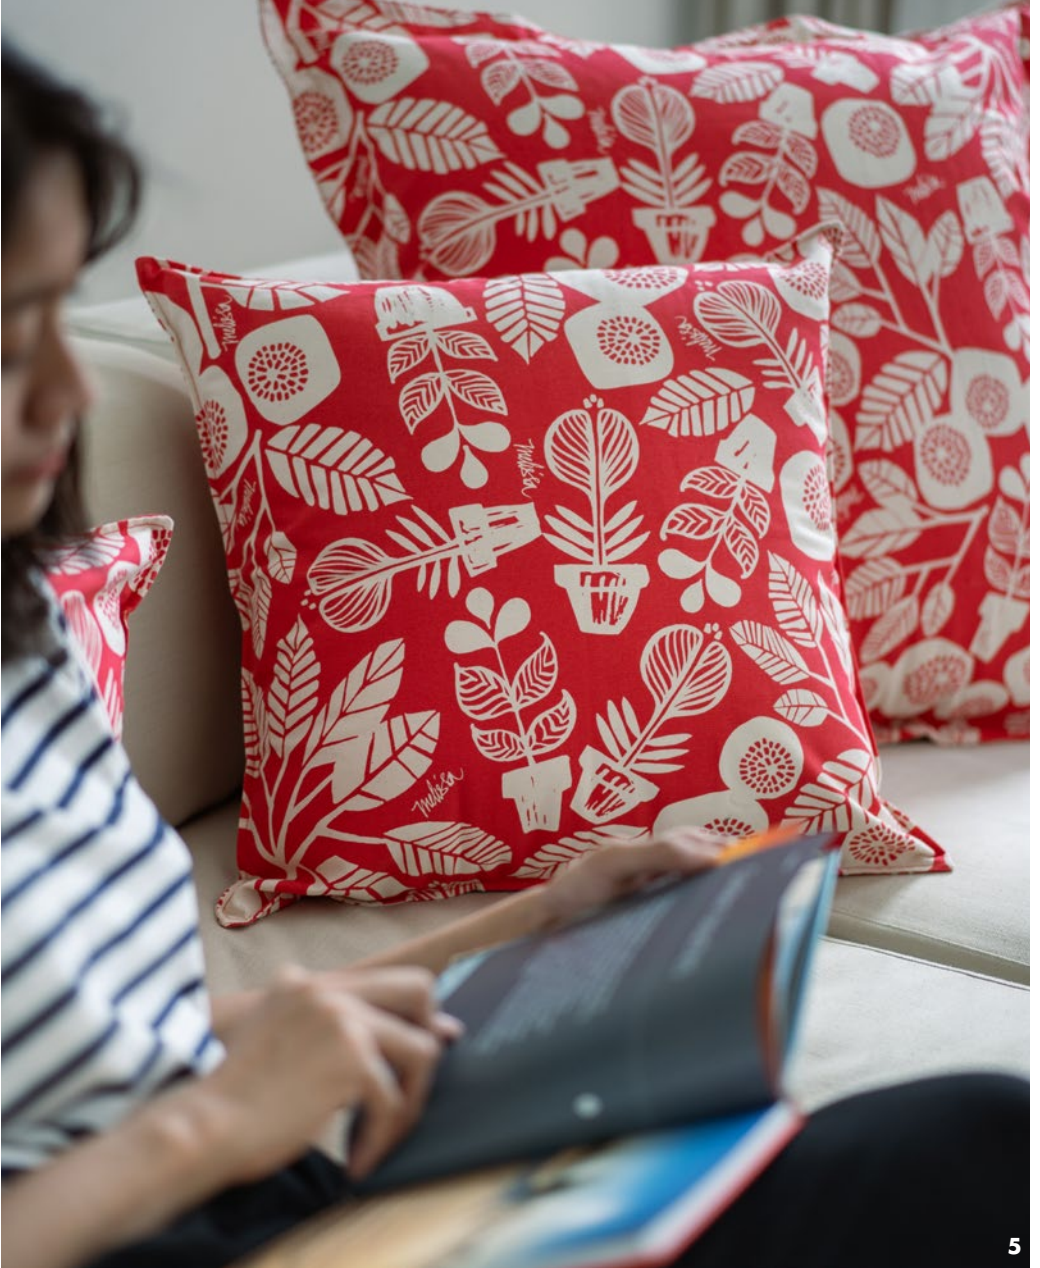

SIZE

70 x 70 cm | 27,50 x 27,50 in
Interior: 65 x 65 cm | 25,50 x 25,50 in

WEIGHT

0,35 kg

HSC2228-RR

Red Rumor

CUSHION COVER

CUSHION COVER