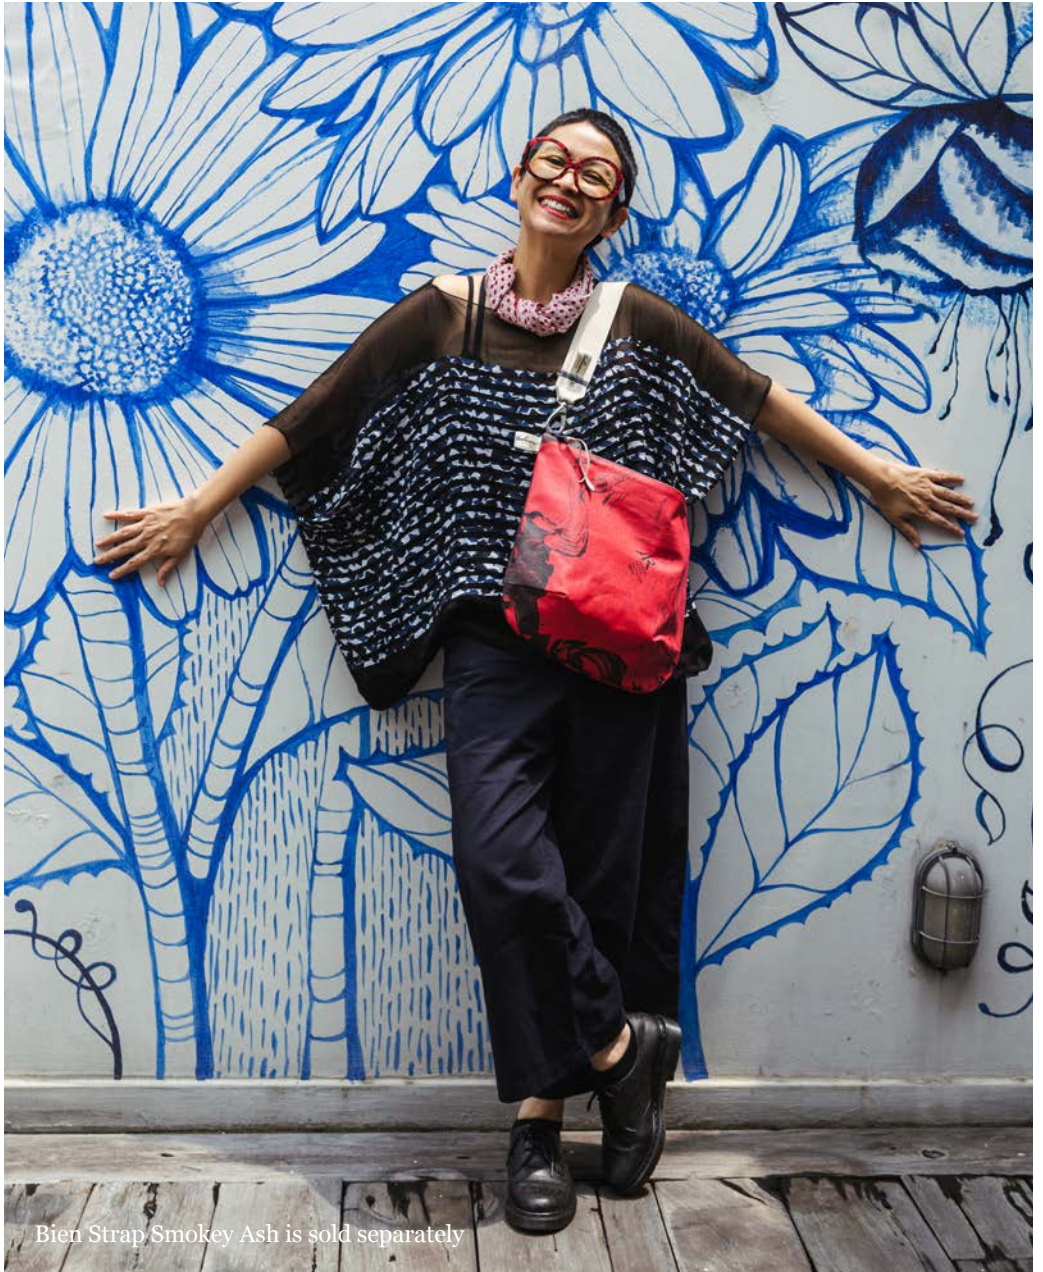

tulisan™

ANNEX (L) DAYNIGHT

Bien Strap, Smokey Ash is sold separately