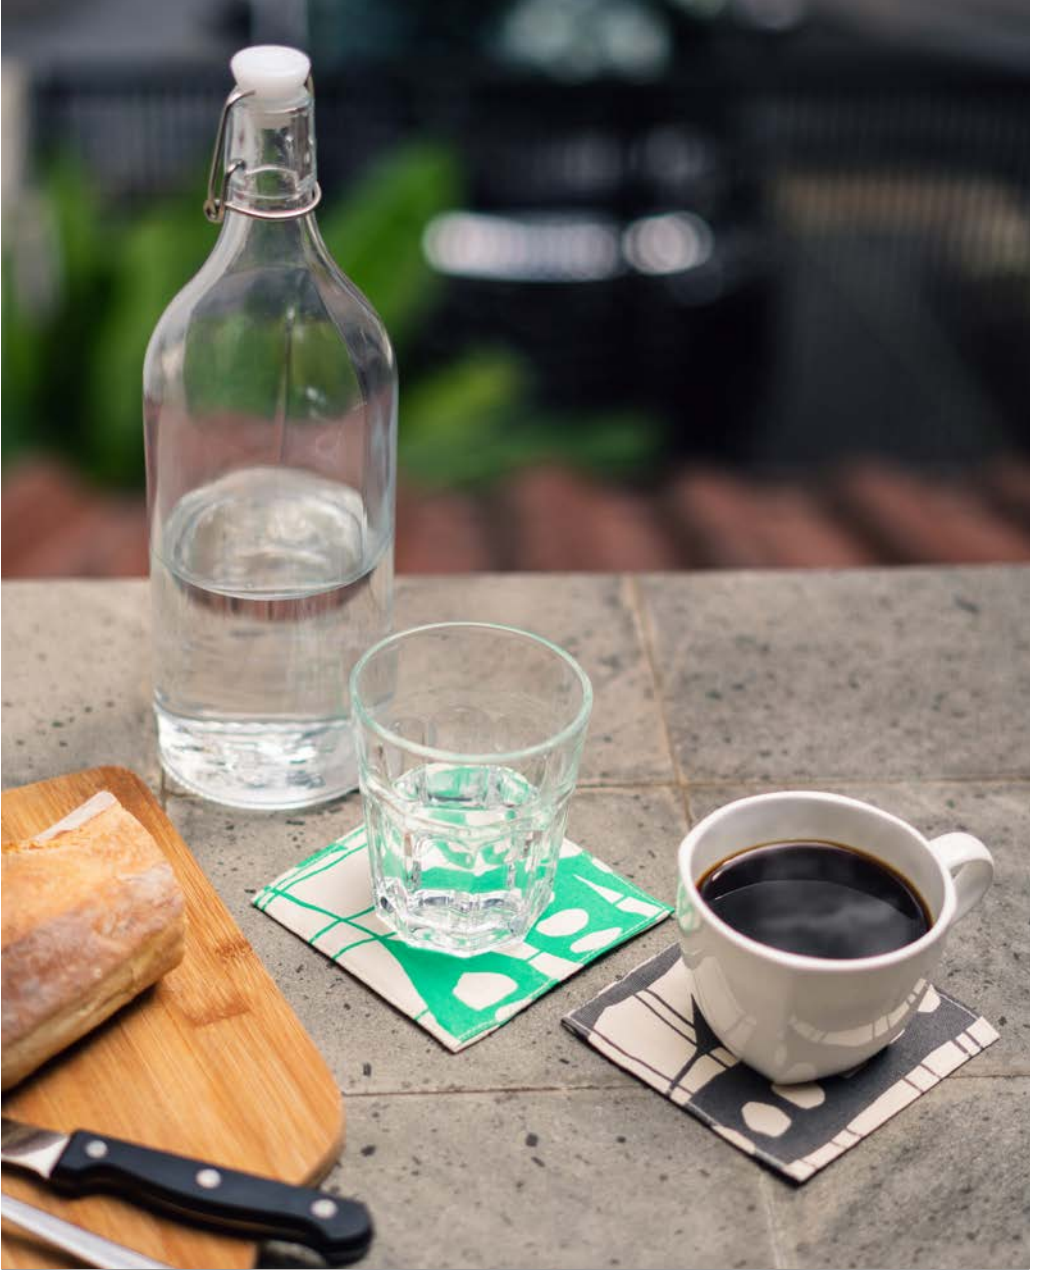

tulisan™

BEVERAGE COASTERS