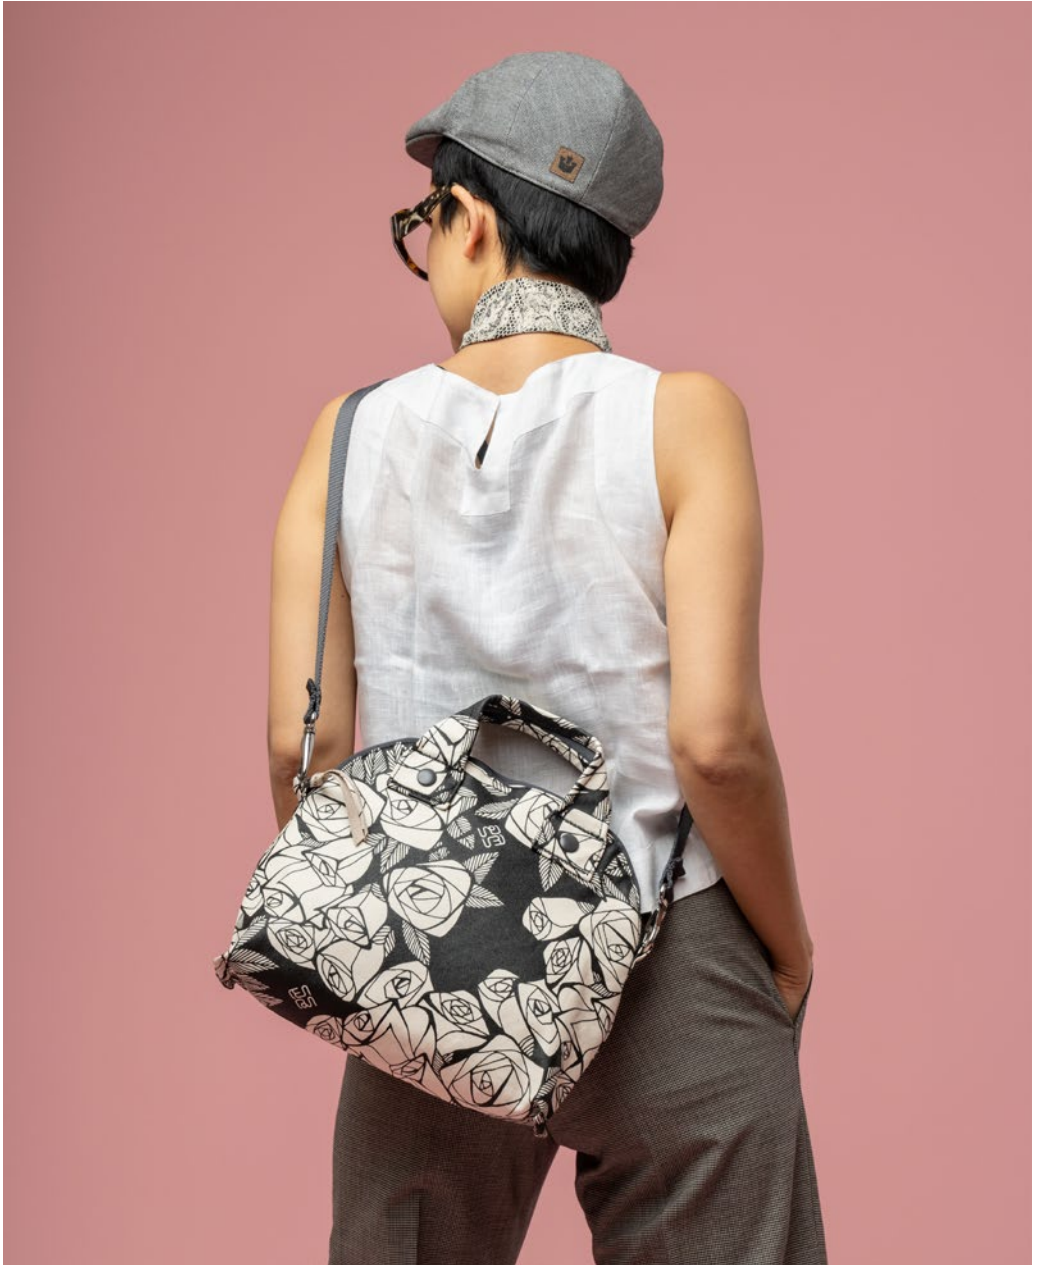

tulisan™

MUNGIL BAG