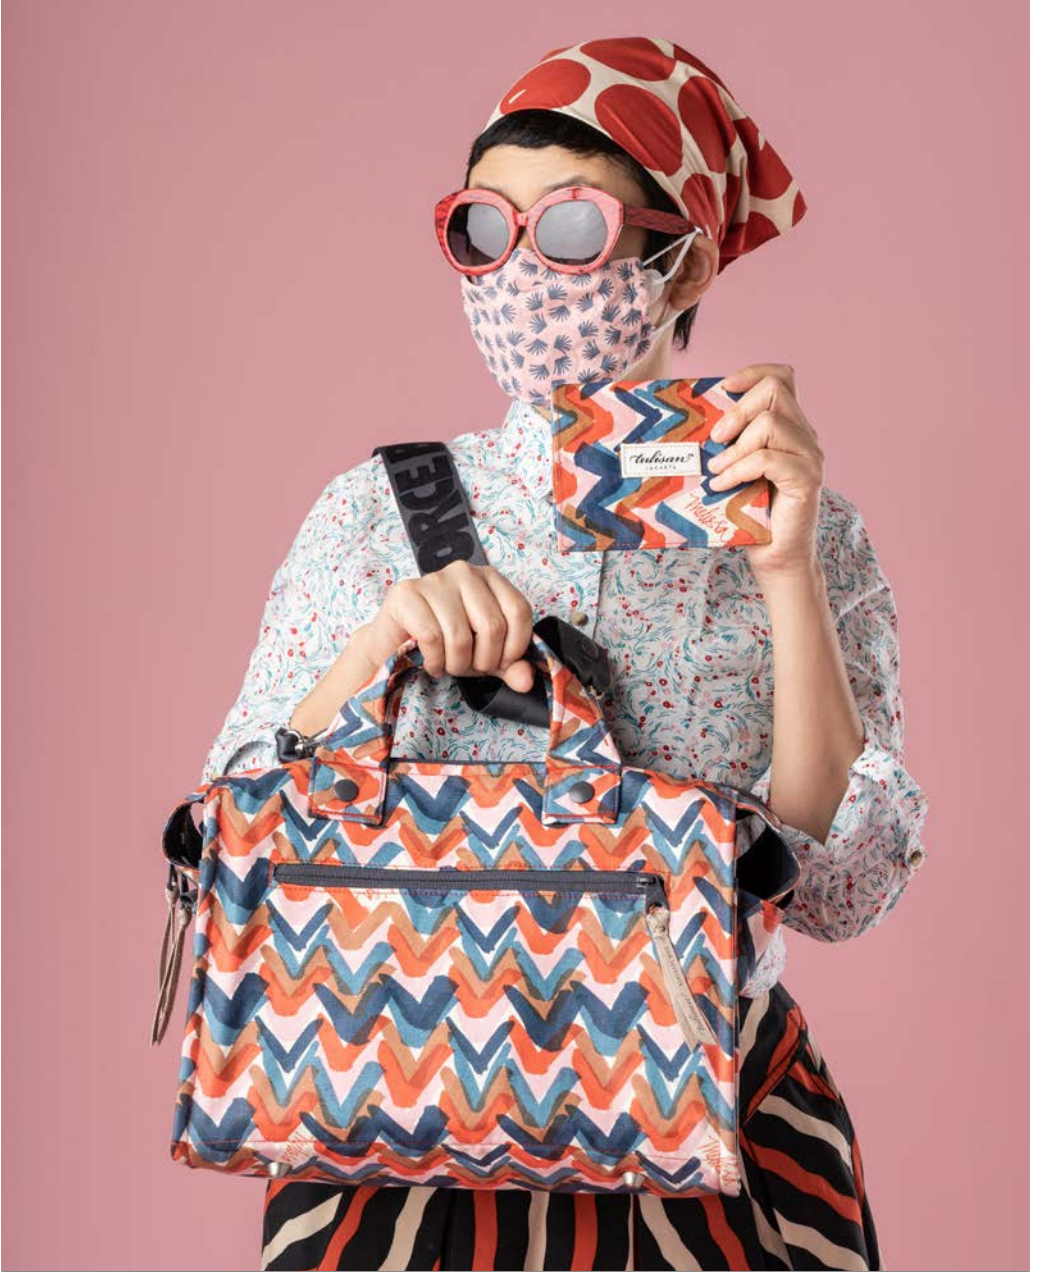

tulisan™

HERBARIA BAG