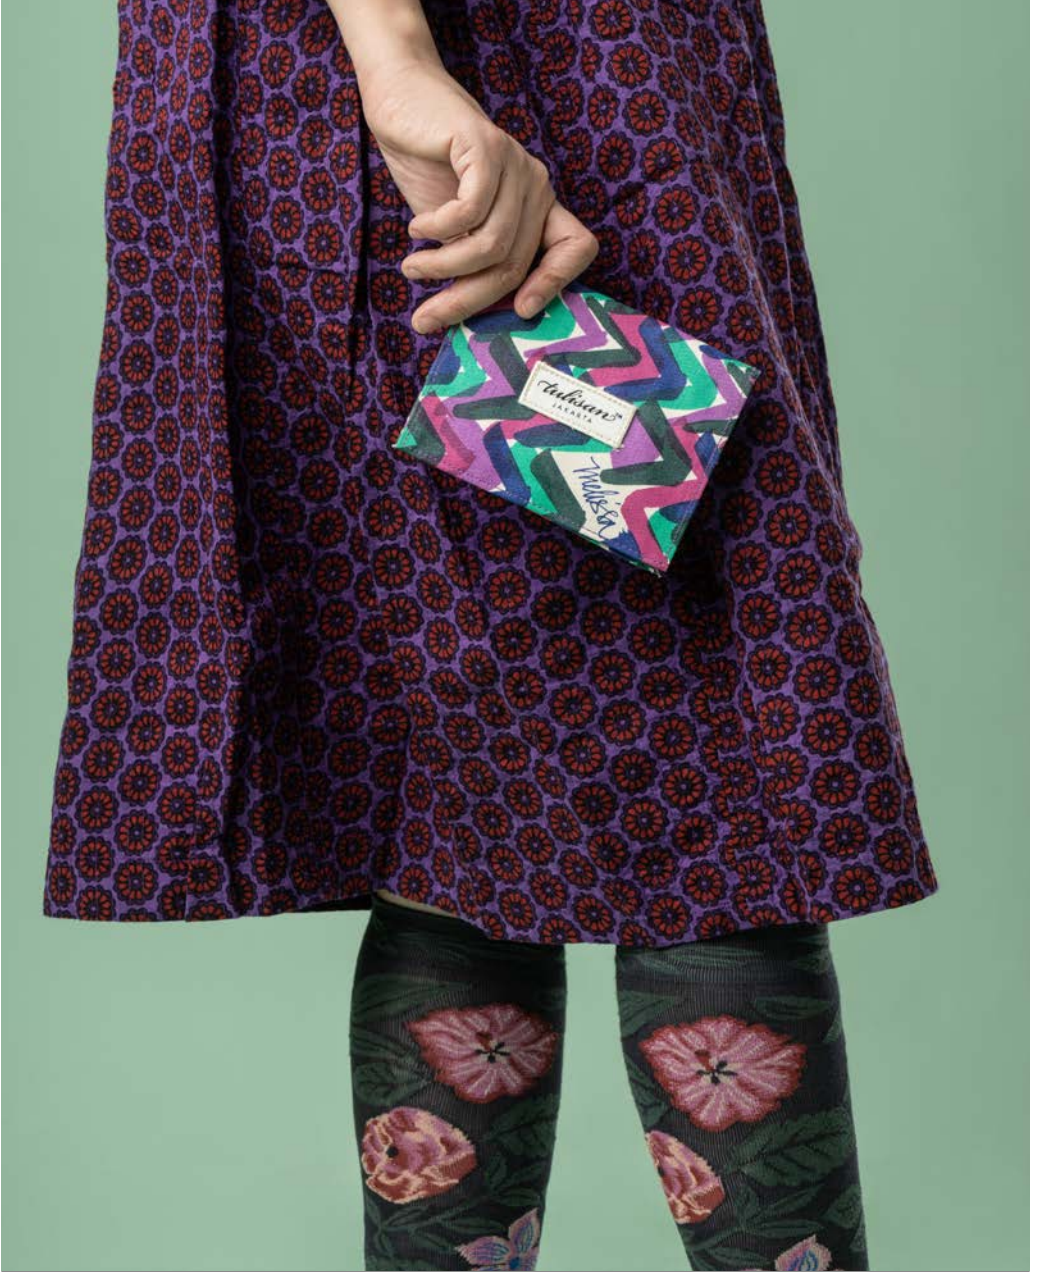

tulisan™

JO CLUTCH