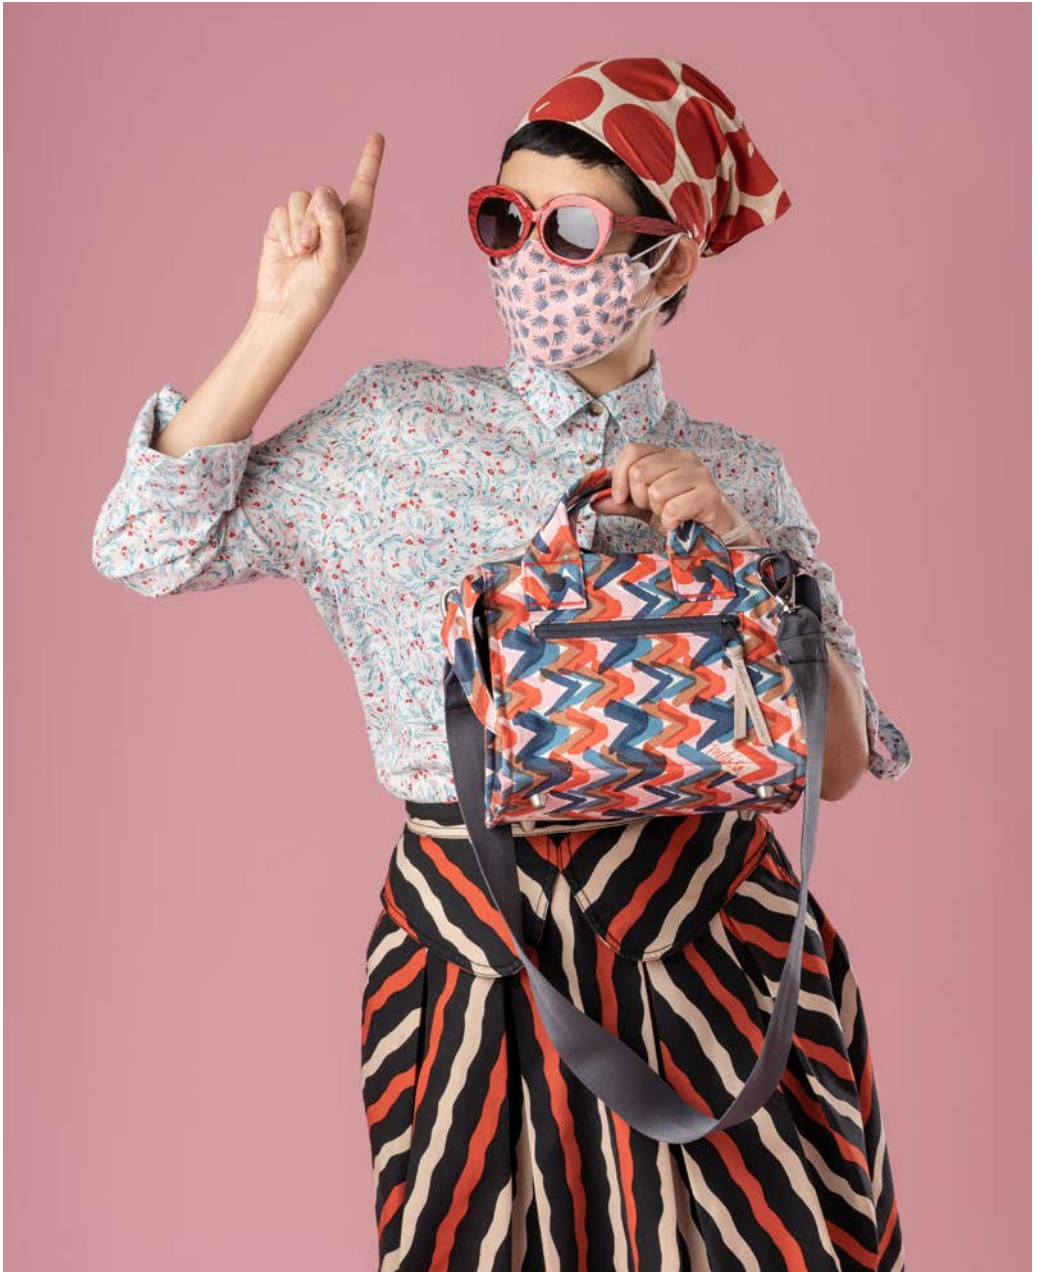

tulisan™

FLORIST BAG