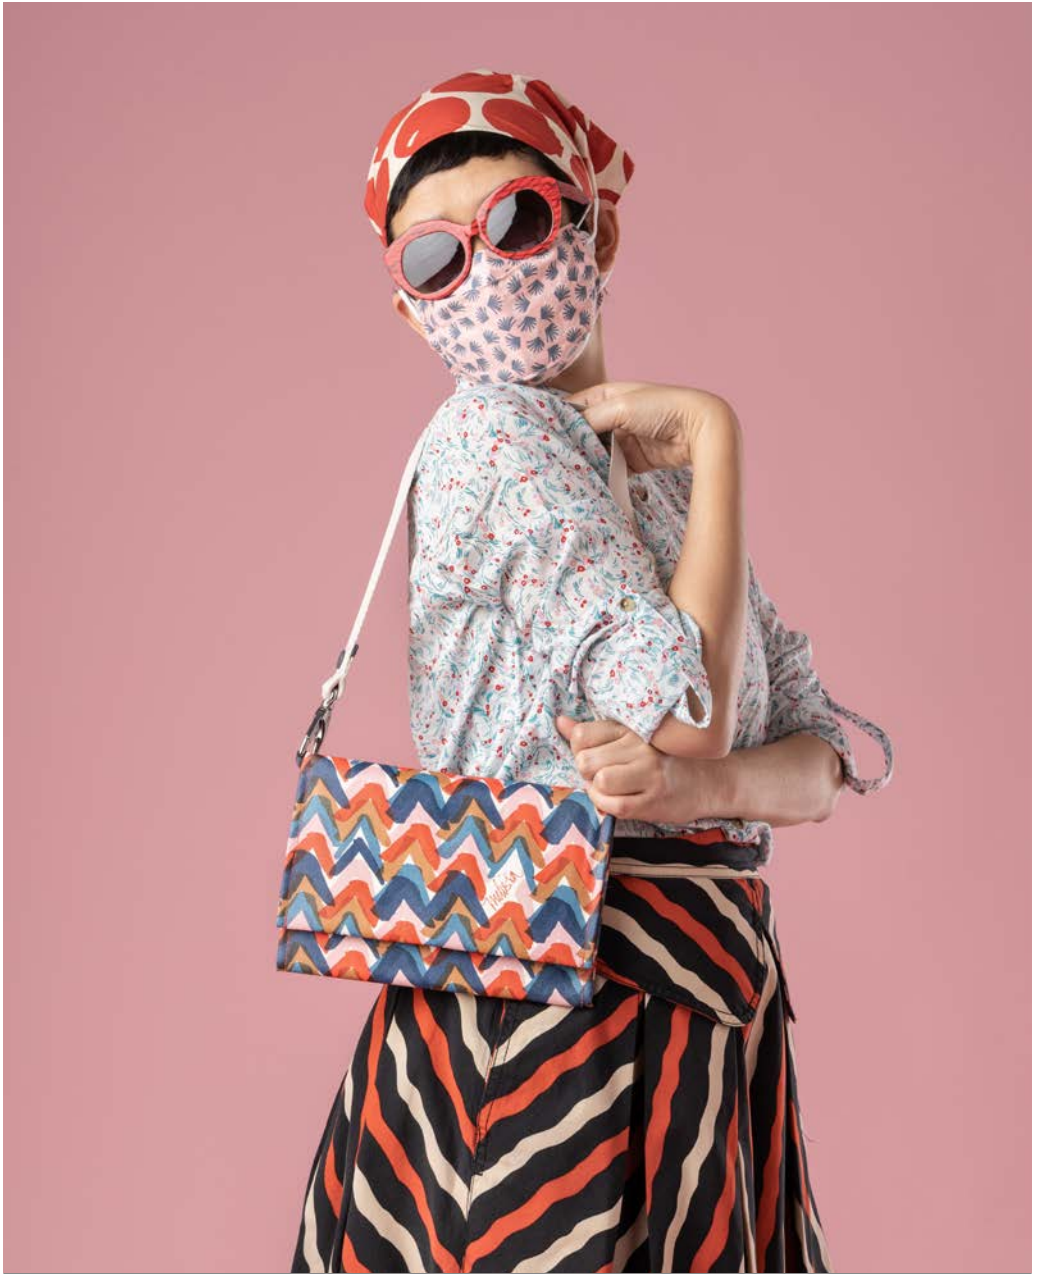

tulisan™

POKITO CLUTCH