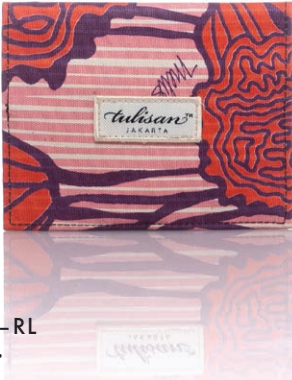

CJO

Rp 188,000

JO CLUTCH

FEATURE

A pocket-sized wallet with simple compartments to store receipts, notes, and a zipped coin purse.

SIZE

14 x 11 cm | 5.5 x 4.3 in

WEIGHT

0.04 kg

CJO2009-RL
Red Letter