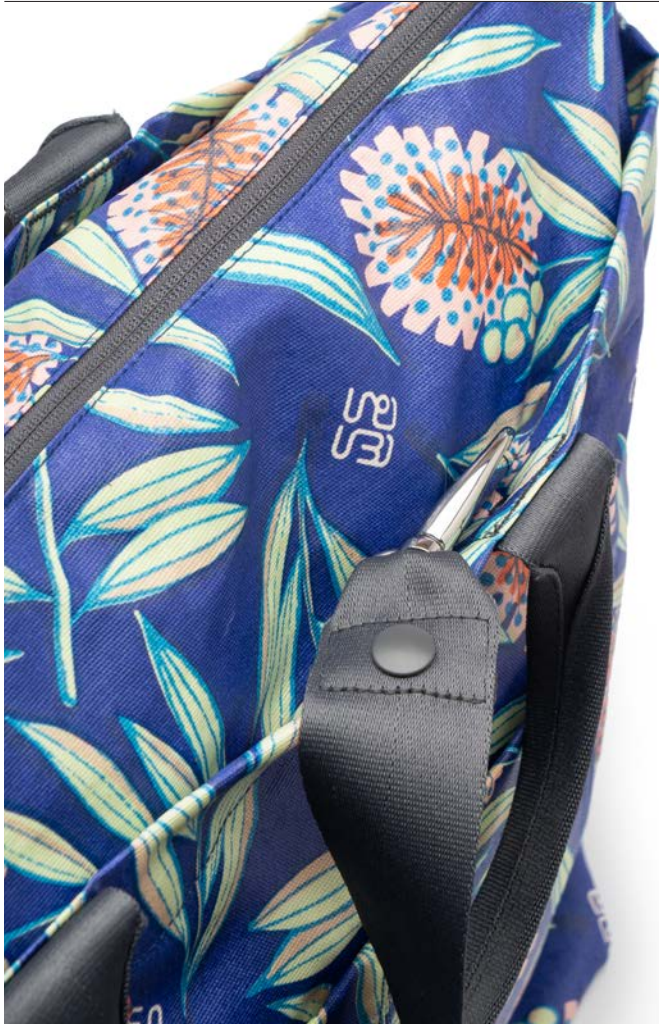

SIZE

36 x 20 x 39,5 cm | 14,25 x 8 x 15,5 in

POUCH SIZE

20 x 8 cm | 8 x 3,25 in

WEIGHT

0,80 kg

SHOULDER STRAP

90 cm

BWE2201 - BN

Blue Note

WEEKEND BAG

In addition, carrying it by its short handle top (40 cm) presents a stylish alternative to carry-on luggage. Finally, it makes a fabulous sling or cross-body bag with its detachable sling for going to the gym.