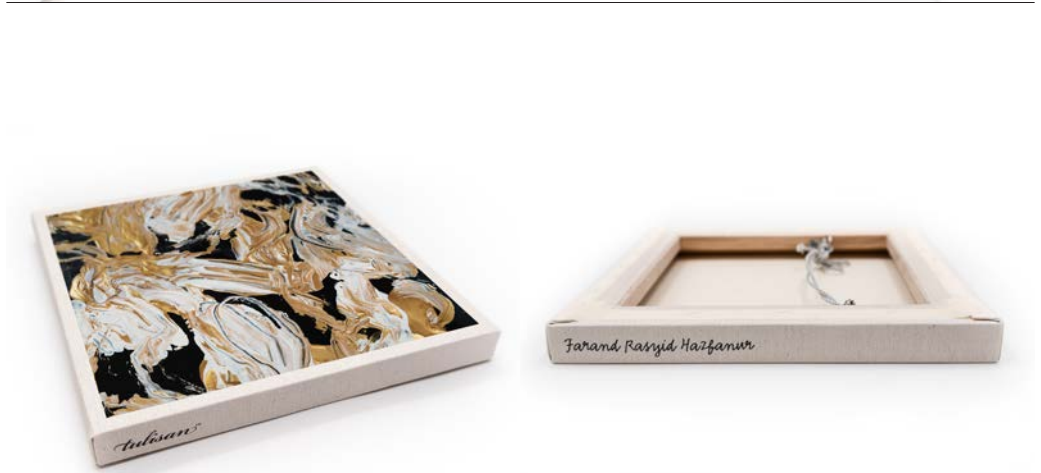

FEATURE

Giclée Print—a digital print on matte canvas with museum-quality of archival standards, stretched over a wooden frame.

GGA1836

AIR

FARAND RASYID HAZFANUR

Farand Rasyid Hazfanur is a gifted young painter with a Cerebral Palsy disability. Cerebral Palsy does not prevent Farand Rasyid Hazfanur from augmenting his talents in contemporary art. This birth condition prompts severe life challenges. Farand endures disabilities in mobilising almost all of his body parts and in speaking. Despite these difficulties, Farand discovers his passion for painting. He became a Tulisan artist in residence in 2020.