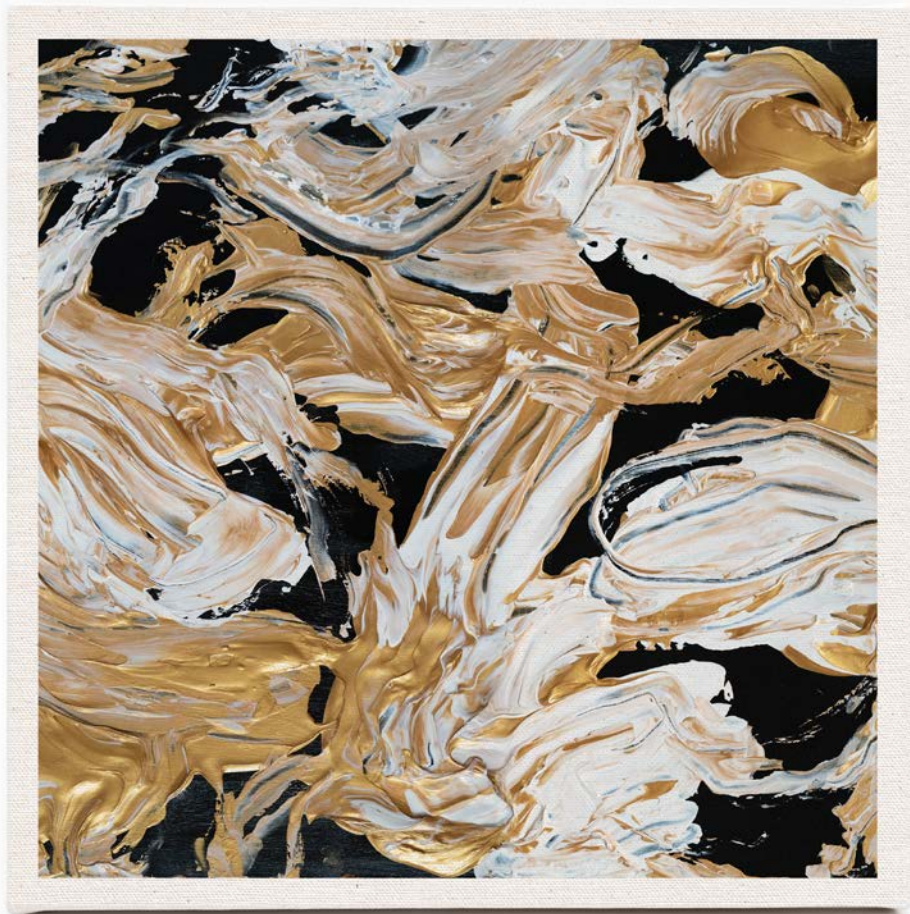

tulisan™

GICLÉE GAZO

GGA1836