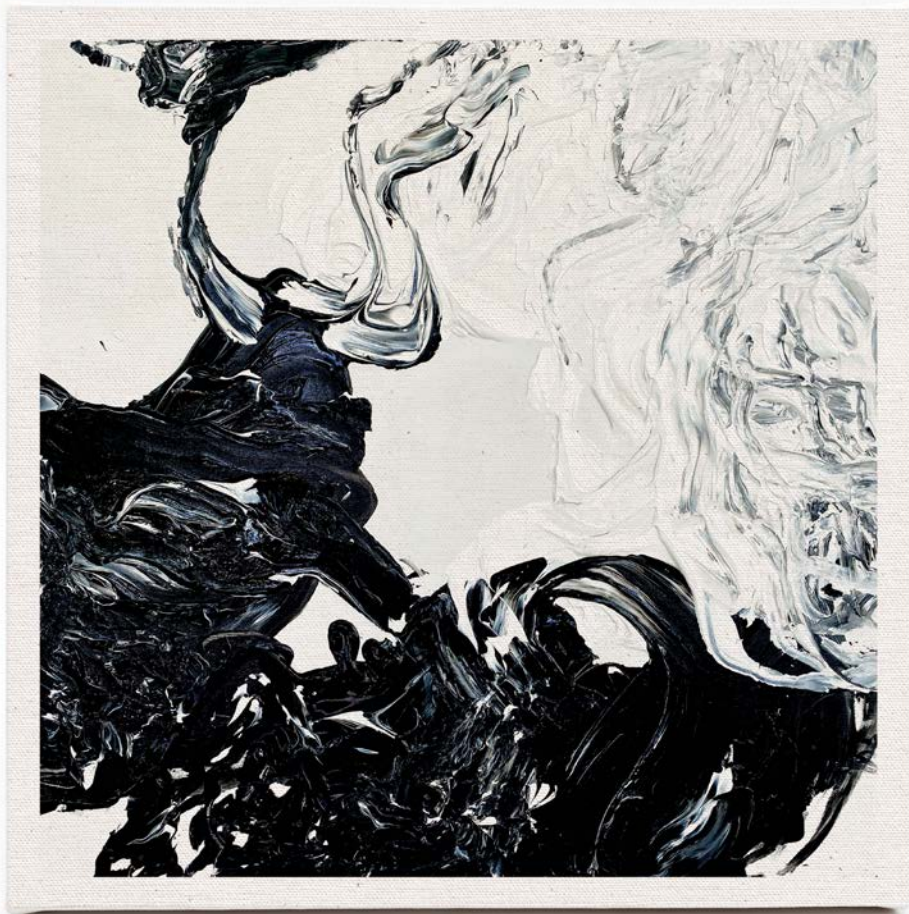

tulisan™

GICLÉE GAZO

GGA1832