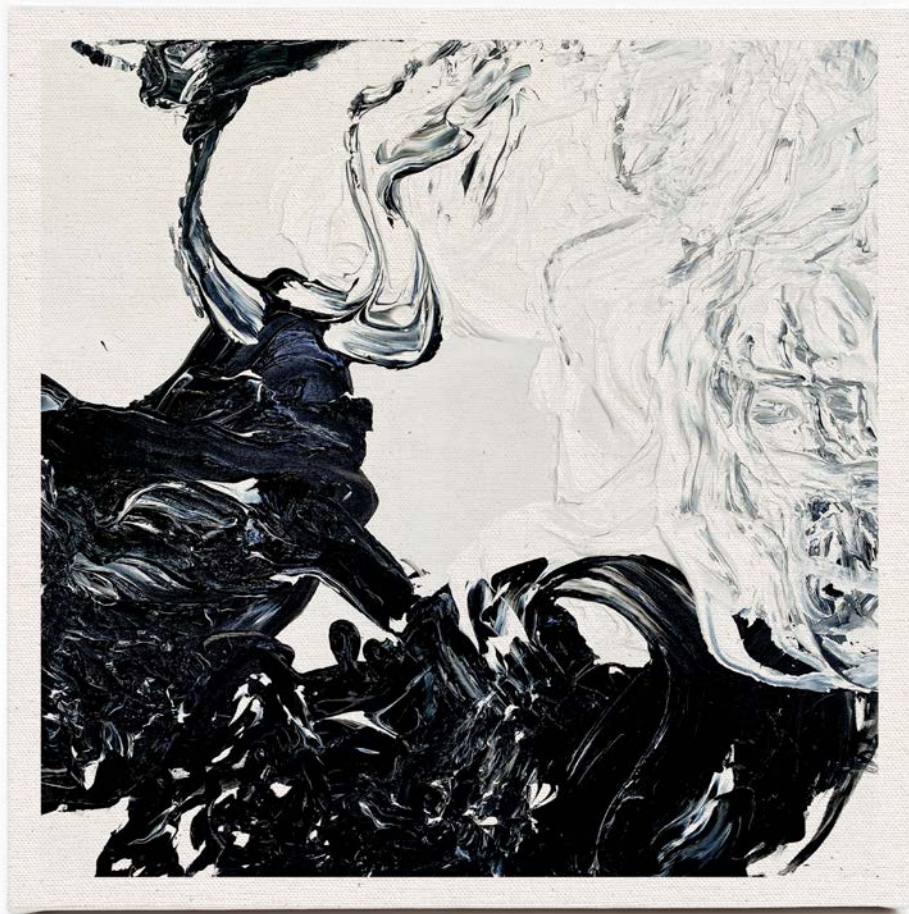

tulisan™

GICLÉE GAZO

GGA1832