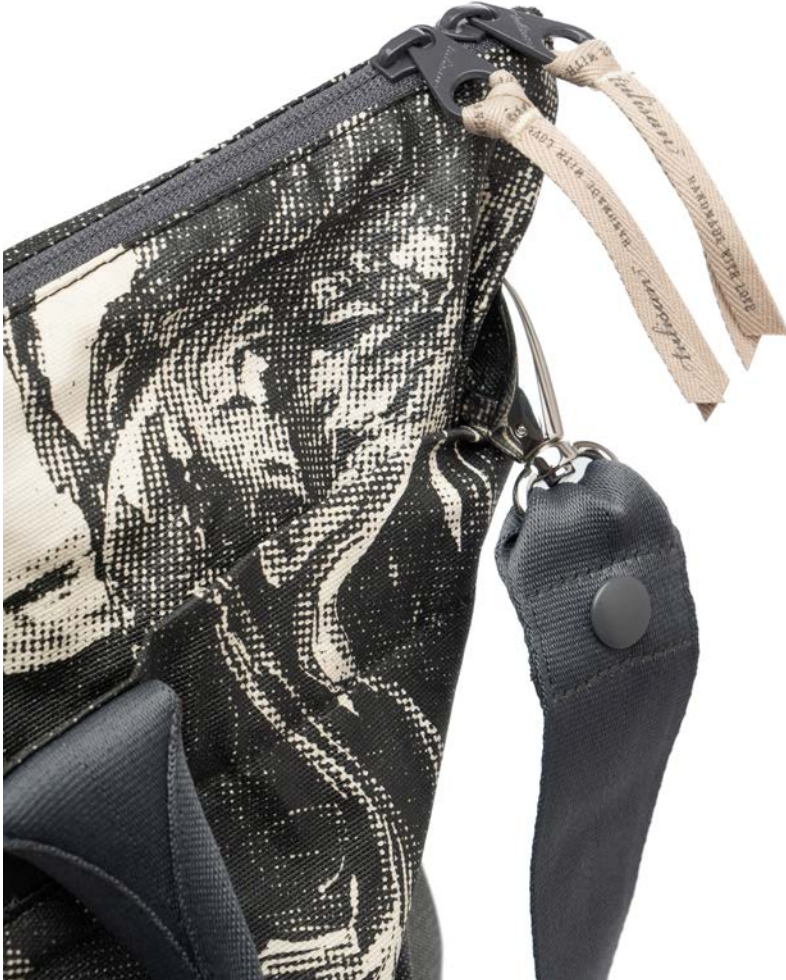

SIZE

36 x 20 x 39.5 cm | 14.25 x 8 x 15.5 in

POUCH SIZE

20 x 8 cm | 8 x 3.25 in

WEIGHT

0.80 kg

STRAP

90 cm

BWE1832-LE

Light Ecreu

WEEKEND BAG

In addition, carrying it by its short handle top (40 cm) presents a stylish alternative to carry-on luggage. Finally, it makes a fabulous sling or cross-body bag with its detachable sling for going to the gym.

WEIGHT

0.65 kg

SHOULDER STRAP

50 cm | 19.7 in

TLI1832-LE

Light Ecrú

LIBRARIAN TOTE

It has layering inner pockets for storing electronic tablet, power chargers, & tumbler. This lining fabric is a highly durable water-repellent fabric.

SIZE

21 x 12 cm | 8.25 x 4.75 in

WEIGHT

0.13 kg

COL1832-LE

Light Ecreu

OLIO CLUTCH

There are several compartments to store flat banknotes, receipts, 12 credit cards, and a zipped coin purse.