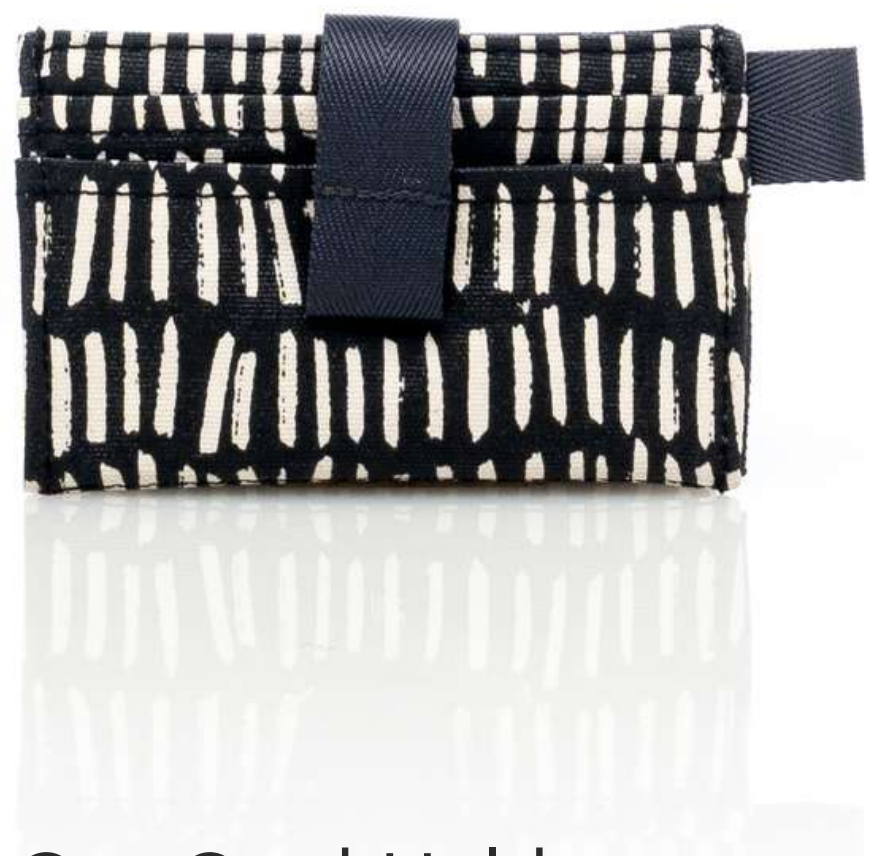

CARD HOLDER

Our Card Holder is a practical open wallet with straps to hold your cards, with a side loop to hold keys.

RP 248,000