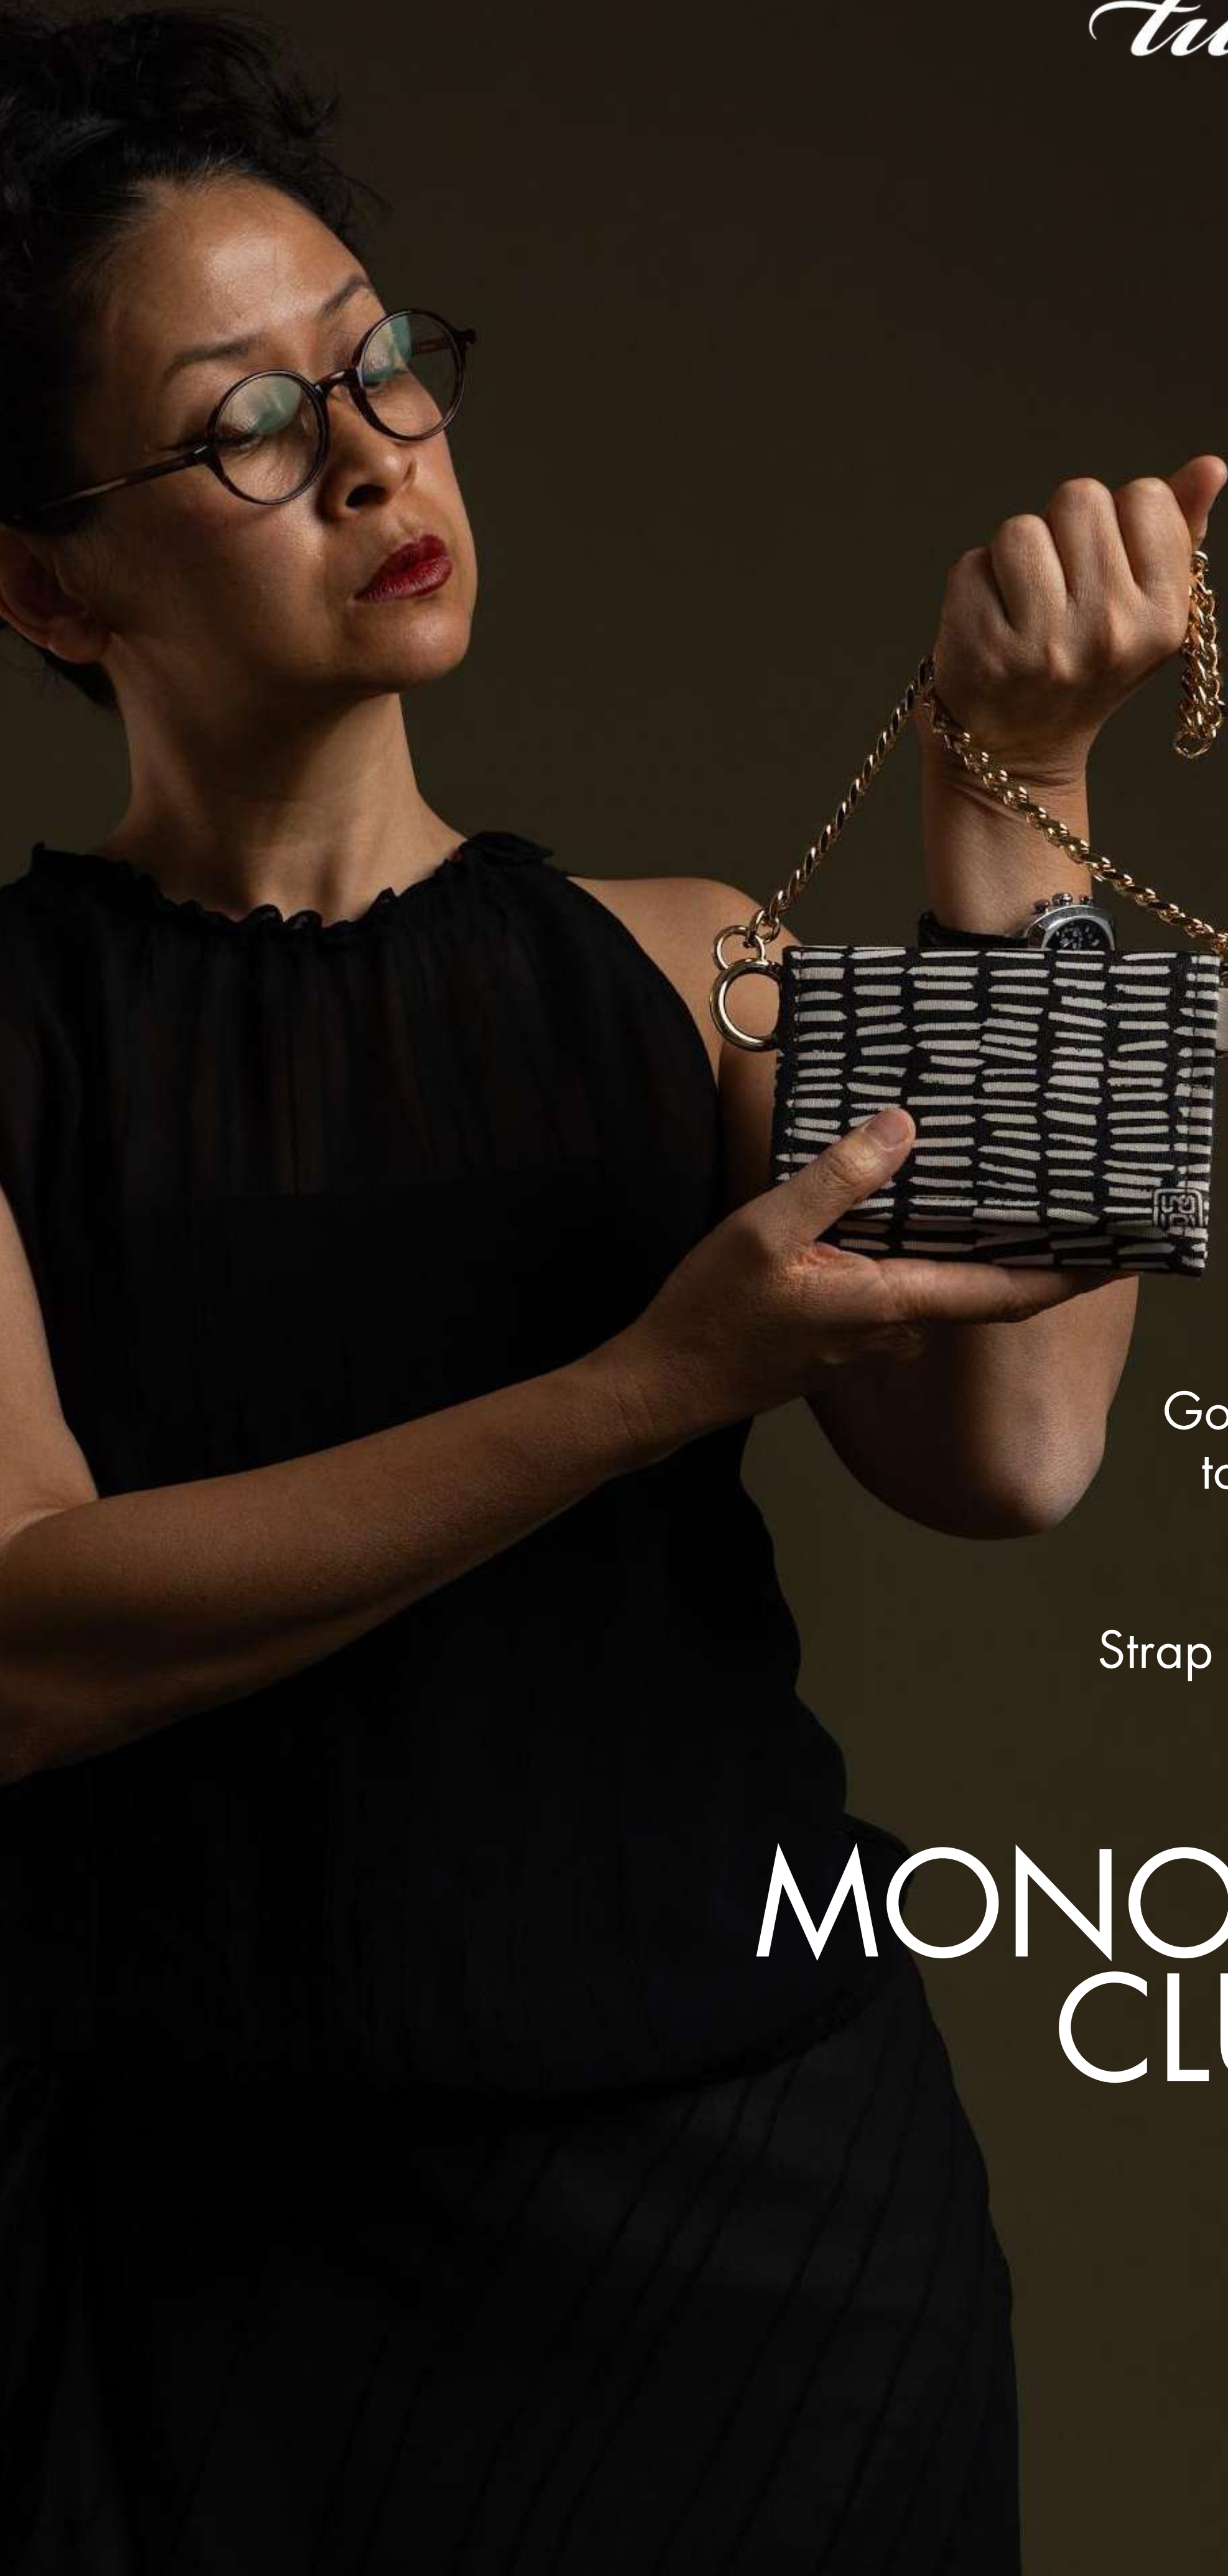

RP 398,000

*tulisan*TM

SIZE

14 X 2 X 11 CM

WEIGHT

0.16 KG

Gold details add a touch of luxury to any ensemble.

Strap and accessories sold separately.