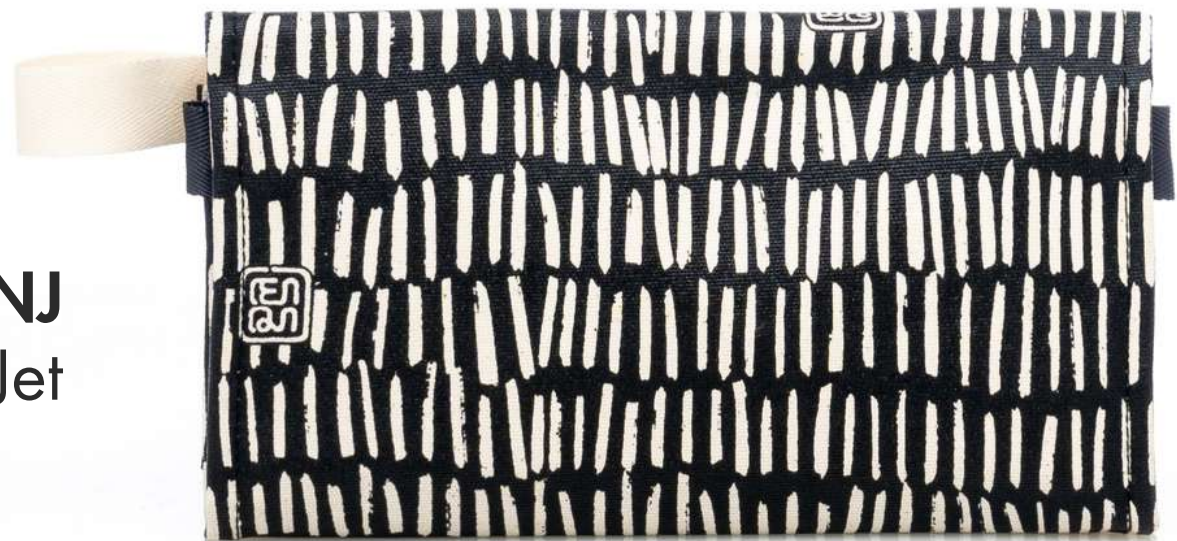

COL2322-NJ
Nero Jet