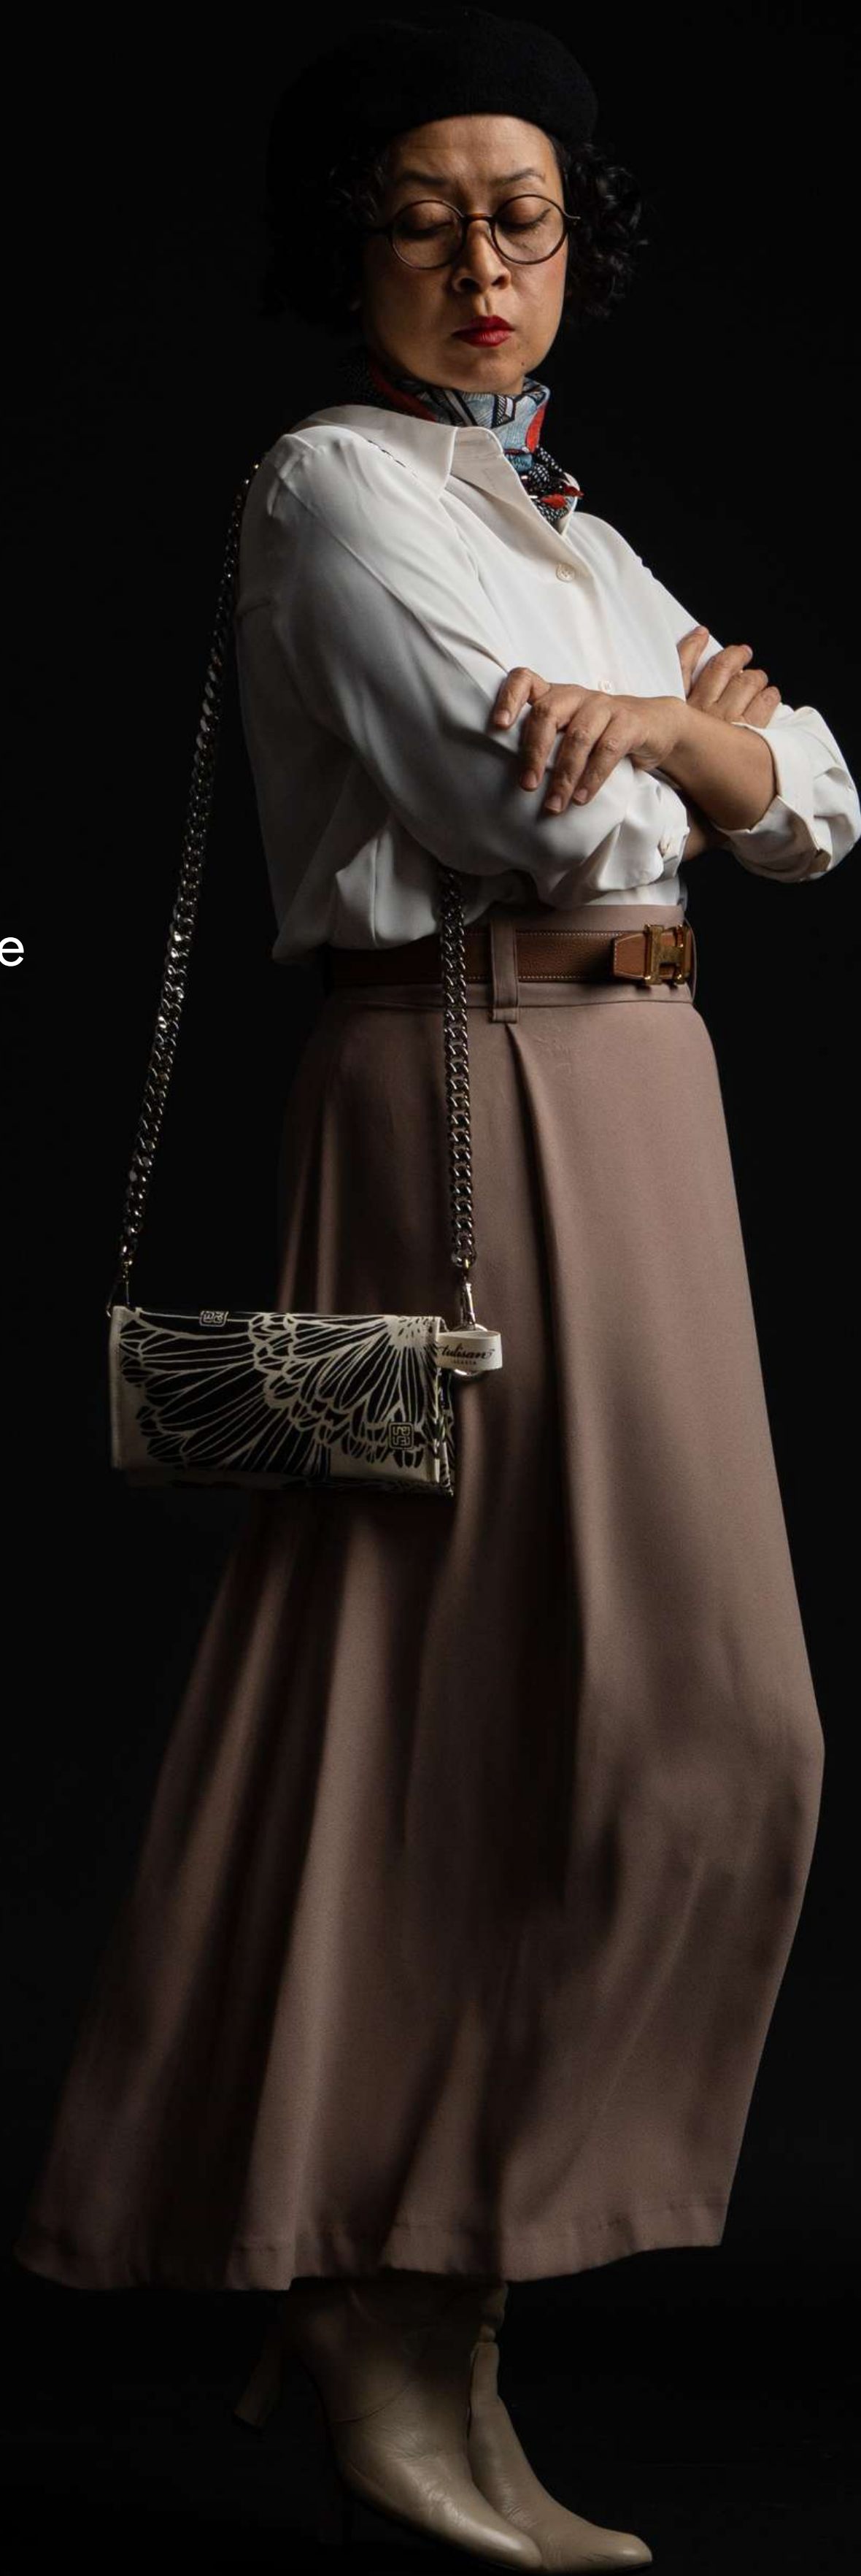

tulisan^{TM}

MODEL HEIGHT
158 CM

SIZE
21 X 2 X 12 CM

WEIGHT
0.13 KG

This clutch is a must-have for its ability to hold all your essentials in one convenient spot.

Strap and accessories sold separately.

OLIO CLUTCH

RP 748,000