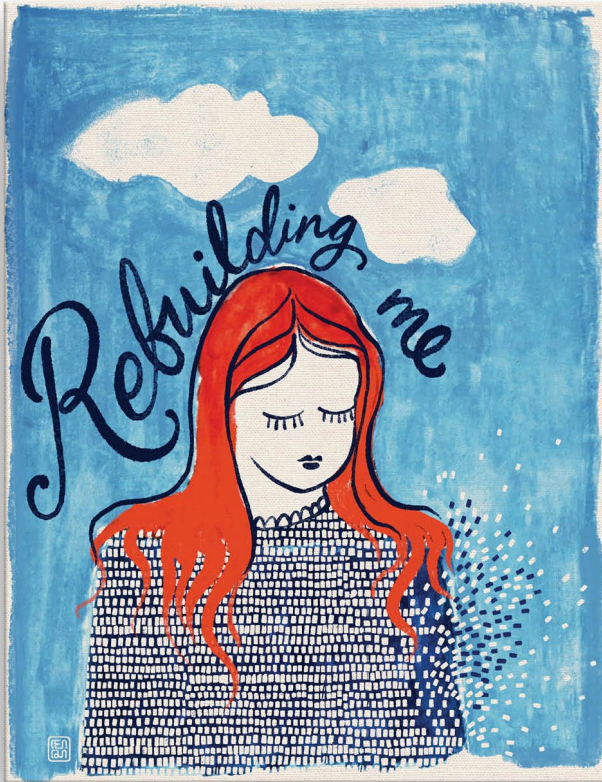

REBUILDING ME

MASTER
LARGE
MEDIUM
SMALL
PETITE

Rp5,000,000
Rp3,200,000
Rp2,000,000
Rp1,200,000
Rp650,000

FEATURE

Giclée Print – a digital reproduction on matte canvas with museum-quality of archival standards, stretched over a wooden frame.

SIZE

MASTER
LARGE
MEDIUM
SMALL
PETITE

100 x 130 x 4 cm
65 x 85 x 4 cm
50 x 65 x 4 cm
30 x 39 x 4 cm
20 x 25 x 4 cm

GIC2302-BS

Blue Sky