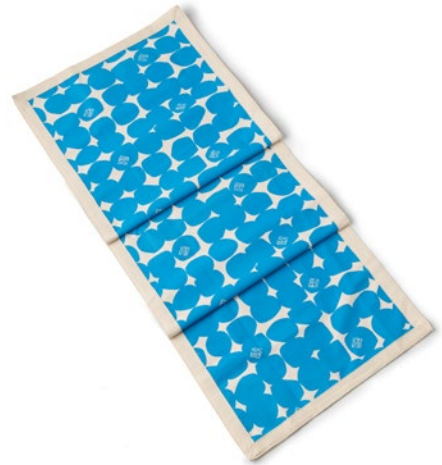

POTLUCK RUNNER

Rp598,000

FEATURE

It's is a long decorative mat for your table, featuring hand-pulled screen-printed illustrated designs on pure cotton canvas, meticulously crafted for a truly authentic touch.

SIZE

150 x 38,5 cm | 59 x 15,25 in

WEIGHT

0,25 kg

HPL2216-BB-R

Boho Blue