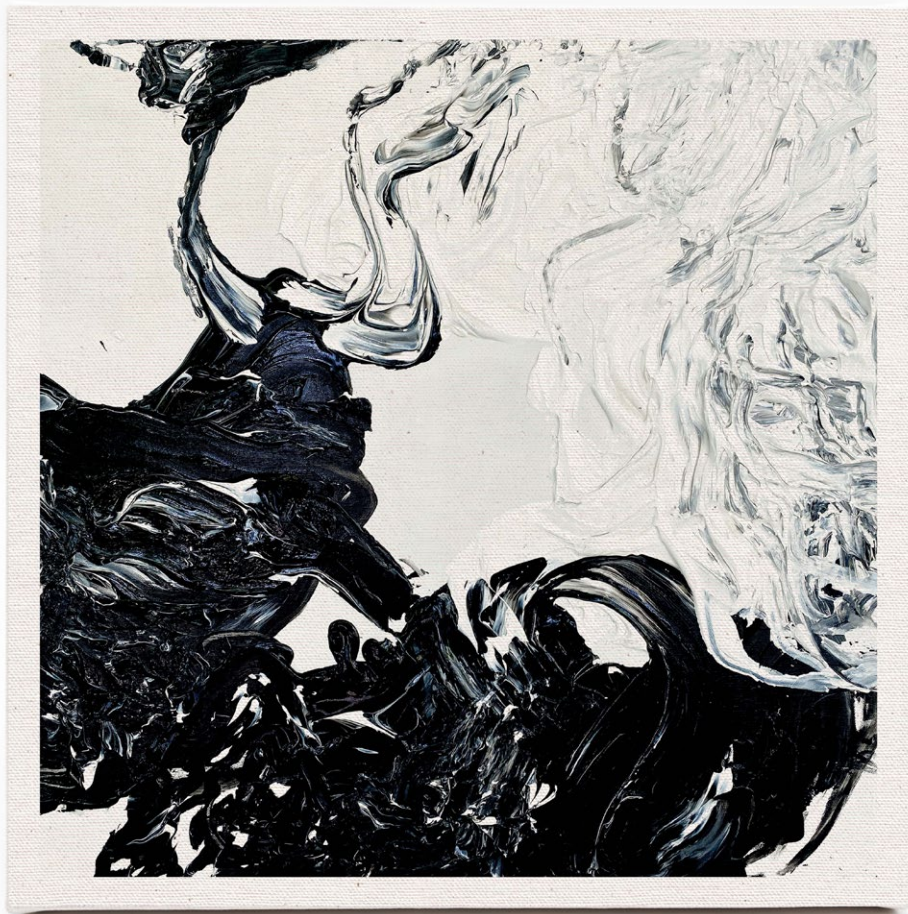

Giclée Print—a digital print on matte canvas with museum-quality of archival standards, stretched over a wooden frame.

GGA1831

tulisan[™]

GICLÉE GAZO

GGA1832

tulisan[™]

GICLÉE GAZO

Rp500.000 (Petite) | 23 x 23 x 2 cm