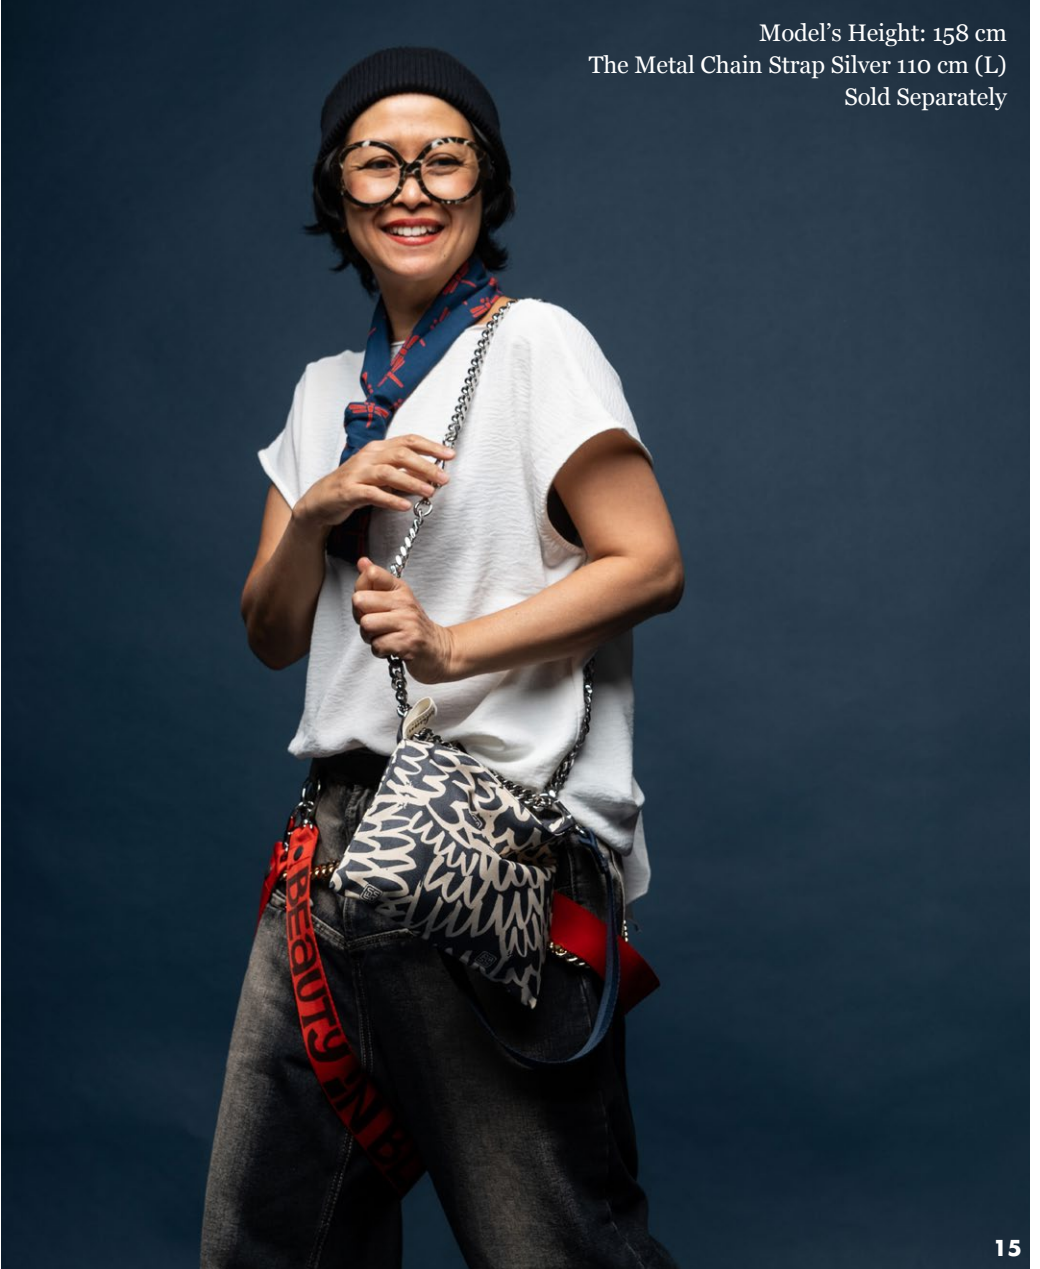

POUCH

Model's Height: 158 cm
The Metal Chain Strap Silver 110 cm (L)
Sold Separately