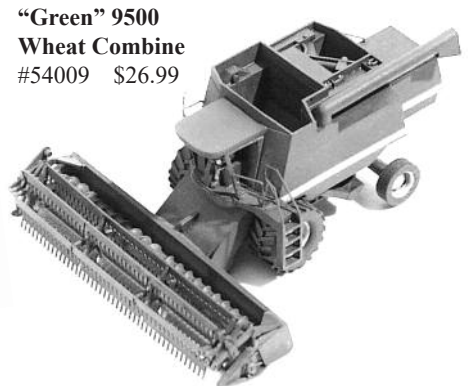

1940's International Tractor  
#56019 \$18.99

**NEW!**

1940's Ford Woody w/ Surfers & Surfboards  
#57018 \$13.99

**NEW!**

'41 PB Log Truck & Trailer  
#56008 \$26.99

American LaFrance 1000 Pumper  
(Decals not included) #52008 \$26.99

Am. LaFrance 1000 Ladder  
#52009 \$30.50

Ford 9000 Cement Truck  
#53015 \$26.99

Construction Scraper  
#53010 \$30.50

Photos not to scale

PB 359 Log Truck & Trailer  
#52007 \$26.99

Bucyrus 30-B Crane  
#53011 \$30.50

"Green" 9500 Wheat Combine  
#54009 \$26.99

Garbage Truck  
#53018 \$26.99

Log Loader w/ Heel Boom  
#53012 \$26.99

1939 PB 334 Truck  
#56003 \$21.99

KW Bullnose  
Cab Over  
#56004 \$18.99

White  
Refrigerator Truck  
#56005 \$21.99

1941 PB 344 Tractor  
#56006 \$18.99

White 3022 6x2 Truck  
#56007 \$21.99

Ford AA Stake Truck  
#56009 \$18.99

'41 Chevy  
Stake Truck  
#56010  
\$21.99

1950s Fuel Truck  
#56011 \$18.99

1930s Fuel Truck  
#56012 \$18.99