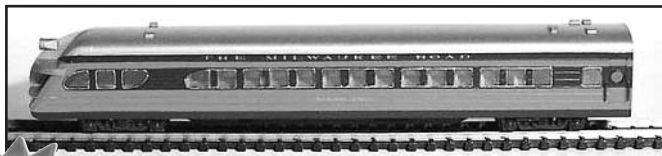

**90 TON DEPRESSED CENTER FLAT CARS - Twin pack**  
Trucks and couplers not included.  
**#50006 \$21.99**

**LIMITED RUN!**

*Finished 1938 Parlor-Observation "Beavertail"*

**1942 MILWAUKEE ROAD HIAWATHA CARS**