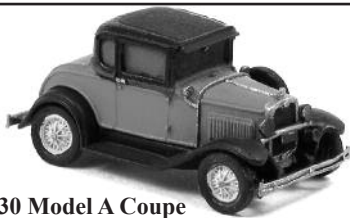

Snowplow  
Dump Truck  
#53017 \$23.99

M1A2 Abrams  
#58003 \$21.99

PB 359 Tractor  
#52001 \$18.99

50-Ton Low Boy Trailer  
#52002 \$13.99

'54 Red M-TA  
Tractor  
#54005  
\$9.75

Bin Wagon  
#54006 \$11.99

Freightliner Cab Over  
#52005 \$18.99  
(Decal not included)

Ford 9000 Tractor  
#52010 \$18.99

Green 7800  
Tractor  
#54007  
\$16.50

Green 12-A Grain Harvester  
#54008 \$18.99

**1936 Buick 2-Door**  
#57003 \$9.75

**Model A  
Phaeton**  
#57005 \$9.75

**1930  
Model A Pickup**  
#57006 \$9.75

**1941 Chevy  
Pickup Truck**  
#57007 \$9.75

**1950  
Ford F-1 Pickup**  
#57008 \$9.75

**1935  
Master DeLuxe**  
#57009 \$7.50