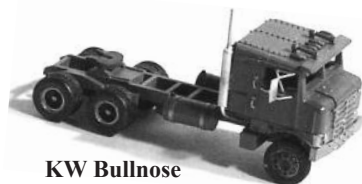

Am. LaFrance 1000 Ladder  
#52009 \$30.50

Ford 9000 Cement Truck  
#53015 \$26.99

Construction Scraper  
#53010 \$30.50

Photos not to scale

PB 359 Log Truck & Trailer  
#52007 \$26.99

Bucyrus 30-B Crane  
#53011 \$30.50

"Green" 9500 Wheat Combine  
#54009 \$26.99

Garbage Truck  
#53018 \$26.99

Log Loader w/ Heel Boom  
#53012 \$26.99

1939 PB 334 Truck  
#56003 \$21.99

KW Bullnose  
Cab Over  
#56004 \$18.99

White  
Refrigerator Truck  
#56005 \$21.99

1941 PB 344 Tractor  
#56006 \$18.99

White 3022 6x2 Truck  
#56007 \$21.99

Ford AA Stake Truck  
#56009 \$18.99

'41 Chevy  
Stake Truck  
#56010  
\$21.99

1950s Fuel Truck  
#56011 \$18.99

1930s Fuel Truck  
#56012 \$18.99