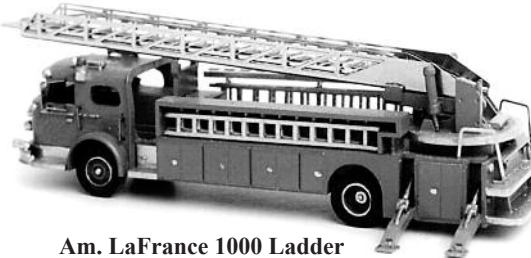

1940's International Tractor  
#56019 \$18.99

**NEW!**

1940's Ford Woody w/ Surfers & Surfboards  
#57018 \$13.99

**NEW!**

'41 PB Log Truck & Trailer  
#56008 \$26.99

American LaFrance 1000 Pumper  
(Decals not included) #52008 \$26.99

Am. LaFrance 1000 Ladder  
#52009 \$30.50

Ford 9000 Cement Truck  
#53015 \$26.99

Construction Scraper  
#53010 \$30.50

Photos not to scale

PB 359 Log Truck & Trailer  
#52007 \$26.99

Bucyrus 30-B Crane  
#53011 \$30.50