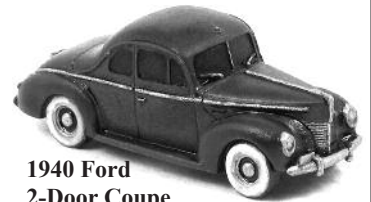

Freightliner Cab Over  
#52005 \$18.99  
(Decal not included)

Ford 9000 Tractor  
#52010 \$18.99

Green 7800  
Tractor  
#54007  
\$16.50

Green 12-A Grain Harvester  
#54008 \$18.99

**1936 Buick 2-Door**  
#57003 \$9.75

**Model A  
Phaeton**  
#57005 \$9.75

**1930  
Model A Pickup**  
#57006 \$9.75

**1941 Chevy  
Pickup Truck**  
#57007 \$9.75

**1950  
Ford F-1 Pickup**  
#57008 \$9.75

**1935  
Master DeLuxe**  
#57009 \$7.50

**1940 Ford  
2-Door Coupe**  
#57010 \$7.50

**1941 Chevy Suburban**  
#57011 \$7.50

**1940 Ford  
2-Door Sedan**  
#57012 \$7.50

**1940 Ford  
"Woody"**  
#57013 \$7.50

**1940 Ford  
Panel Truck**  
#57014 \$7.50

**1940 Ford  
4-Door Sedan**  
#57015 \$7.50

**1941 Chevy  
Panel Truck**  
#57016 \$7.50

**1941 Chevy Ambulance**  
#57017 \$7.50

*Photos not  
to scale*

**Ford F-150 w/Topper**  
#51004 \$7.50

**Chevy Crew Cab w/Rack**  
#51008 \$13.99