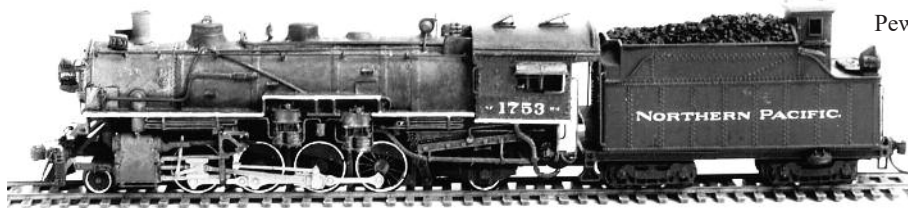

Pewter conversion kits for the Kato 2-8-2 Mikado, not included.

NORTHERN PACIFIC W-3 MIKADO w/Coal Tender
#55010 $155.99

NORTHERN PACIFIC W-3 MIKADO w/Oil Tender
#55011 $155.99