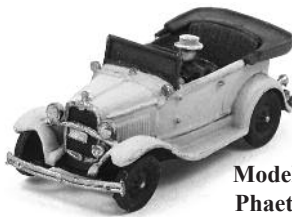

Freightliner Cab Over  
#52005 \$18.99  
(Decal not included)

Ford 9000 Tractor  
#52010 \$18.99

Green 7800  
Tractor  
#54007  
\$16.50

Green 12-A Grain Harvester  
#54008 \$18.99

**1936 Buick 2-Door**  
#57003 \$9.75

**Model A  
Phaeton**  
#57005 \$9.75

**1930  
Model A Pickup**  
#57006 \$9.75

**1941 Chevy  
Pickup Truck**  
#57007 \$9.75

**1950  
Ford F-1 Pickup**  
#57008 \$9.75

**1935  
Master DeLuxe**  
#57009 \$7.50