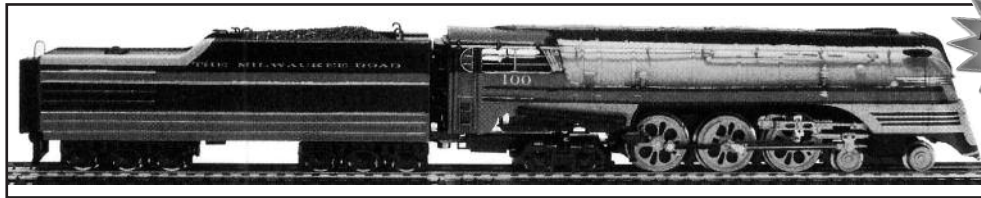

Loco Masters are conversion kits for existing N-scale steam locomotives. These kits provide high quality locomotives at a reasonable price. Two types of kit are offered: the "total conversion" kit complete with super detailed shell and a different tender (if its called for); and the "prototype-specific makeover" with a large assortment of detail parts such as pumps, feed water heaters, headlights, and plumbing. The kits all include decals, etchings, and illustrated instructions.

LOCO MASTERS

S E R I E S

LIMITED RUN!

MILWAUKEE ROAD F-7 HI-AWATHA 4-6-4 HUDSON
Conversion kit for the Con-Cor 4-6-4 Hudson kit, not included.
Polyresin body, pewter and brass details.
#55001 $163.99