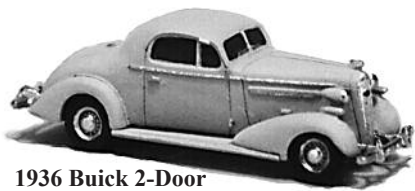

Snowplow  
Dump Truck  
#53017 \$23.99

M1A2 Abrams  
#58003 \$21.99

PB 359 Tractor  
#52001 \$18.99

50-Ton Low Boy Trailer  
#52002 \$13.99

'54 Red M-TA  
Tractor  
#54005  
\$9.75

Bin Wagon  
#54006 \$11.99

Freightliner Cab Over  
#52005 \$18.99  
(Decal not included)

Ford 9000 Tractor  
#52010 \$18.99

Green 7800  
Tractor  
#54007  
\$16.50

Green 12-A Grain Harvester  
#54008 \$18.99

**1936 Buick 2-Door**  
#57003 \$9.75

**Model A  
Phaeton**  
#57005 \$9.75

**1930  
Model A Pickup**  
#57006 \$9.75

**1941 Chevy  
Pickup Truck**  
#57007 \$9.75

**1950  
Ford F-1 Pickup**  
#57008 \$9.75

**1935  
Master DeLuxe**  
#57009 \$7.50