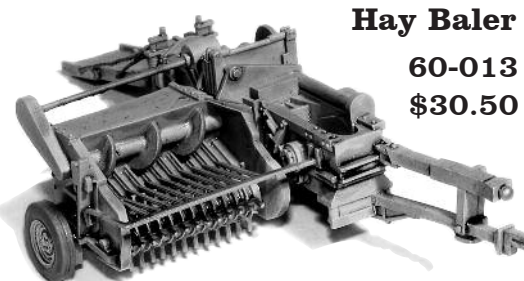

## UNPAINTED PEWTER FARM EQUIPMENT & HOT ROD KITS

**Thresher**  
60-014 \$35.99

**5-Bottom Plow**  
60-010 \$23.99

**1950s Red Farm  
Tractor & Farmer**  
60-001  
\$16.50

**1950s Manure  
Spreader**  
60-002  
\$18.99

**3-Bottom Plow**  
60-003 \$18.99

**Bin Wagon**  
60-008 \$16.50

**Hay Baler**  
60-013  
\$30.50

**Green 12-A Grain Harvester**  
60-006  
\$30.50

**1950s Red Farm Tractor,  
Front Loader & Farmer**  
60-005  
\$23.99

**1960s Green 4020 Farm  
Tractor, 237 Corn Picker &  
Farmer**  
60-007  
\$35.99

**1960s Green 4020  
Tractor & Farmer**  
60-004  
\$18.99

**Hay Wagon**  
60-012 \$16.50

**Ford 8N Tractor w/2-Bottom  
Plow, Blade  
& Farmer**  
60-009  
\$23.99