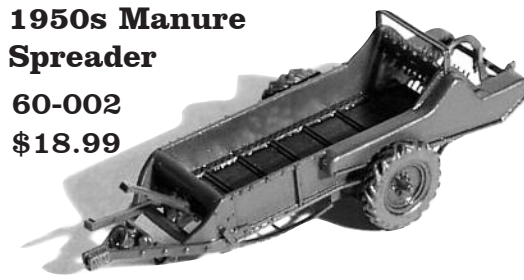

## UNPAINTED PEWTER FARM EQUIPMENT & HOT ROD KITS

**Thresher**  
60-014 \$35.99

**5-Bottom Plow**  
60-010 \$23.99

**1950s Red Farm  
Tractor & Farmer**  
60-001  
\$16.50

**1950s Manure  
Spreader**  
60-002  
\$18.99

**3-Bottom Plow**  
60-003 \$18.99

**Bin Wagon**  
60-008 \$16.50

**Hay Baler**  
60-013  
\$30.50

**Green 12-A Grain Harvester**  
60-006  
\$30.50

**1950s Red Farm Tractor,  
Front Loader & Farmer**  
60-005  
\$23.99

**1960s Green 4020 Farm  
Tractor, 237 Corn Picker &  
Farmer**  
60-007  
\$35.99

**1960s Green 4020  
Tractor & Farmer**  
60-004  
\$18.99

**Hay Wagon**  
60-012 \$16.50

**Ford 8N Tractor w/2-Bottom  
Plow, Blade  
& Farmer**  
60-009  
\$23.99