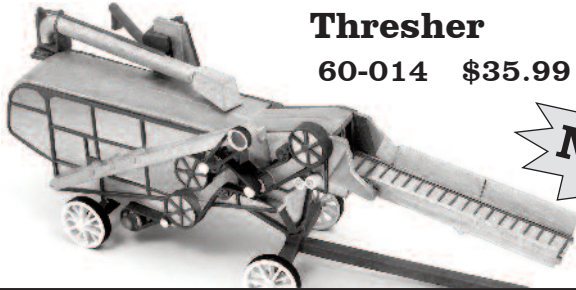

# ROAD MASTER™ SERIES

HO-Scale  
Catalog #12

## UNPAINTED PEWTER FARM EQUIPMENT & HOT ROD KITS

**Thresher**  
60-014 \$35.99

**5-Bottom Plow**  
60-010 \$23.99

**1950s Red Farm  
Tractor & Farmer**  
60-001  
\$16.50

**1950s Manure  
Spreader**  
60-002  
\$18.99

**3-Bottom Plow**  
60-003 \$18.99

**Bin Wagon**  
60-008 \$16.50

**Hay Baler**  
60-013  
\$30.50

**Green 12-A Grain Harvester**  
60-006  
\$30.50

**1950s Red Farm Tractor,  
Front Loader & Farmer**  
60-005  
\$23.99