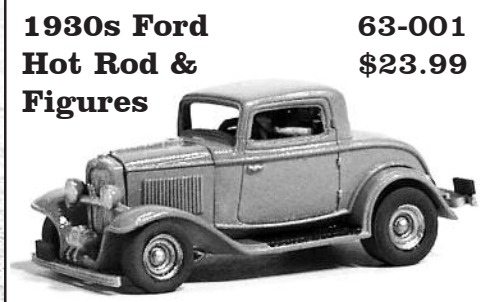

**1960s Green 4020 Farm  
Tractor, 237 Corn Picker &  
Farmer**  
60-007  
\$35.99

**1960s Green 4020  
Tractor & Farmer**  
60-004  
\$18.99

**Hay Wagon**  
60-012 \$16.50

**Ford 8N Tractor w/2-Bottom  
Plow, Blade  
& Farmer**  
60-009  
\$23.99

**1930s Ford  
Hot Rod &  
Figures**  
63-001  
\$23.99