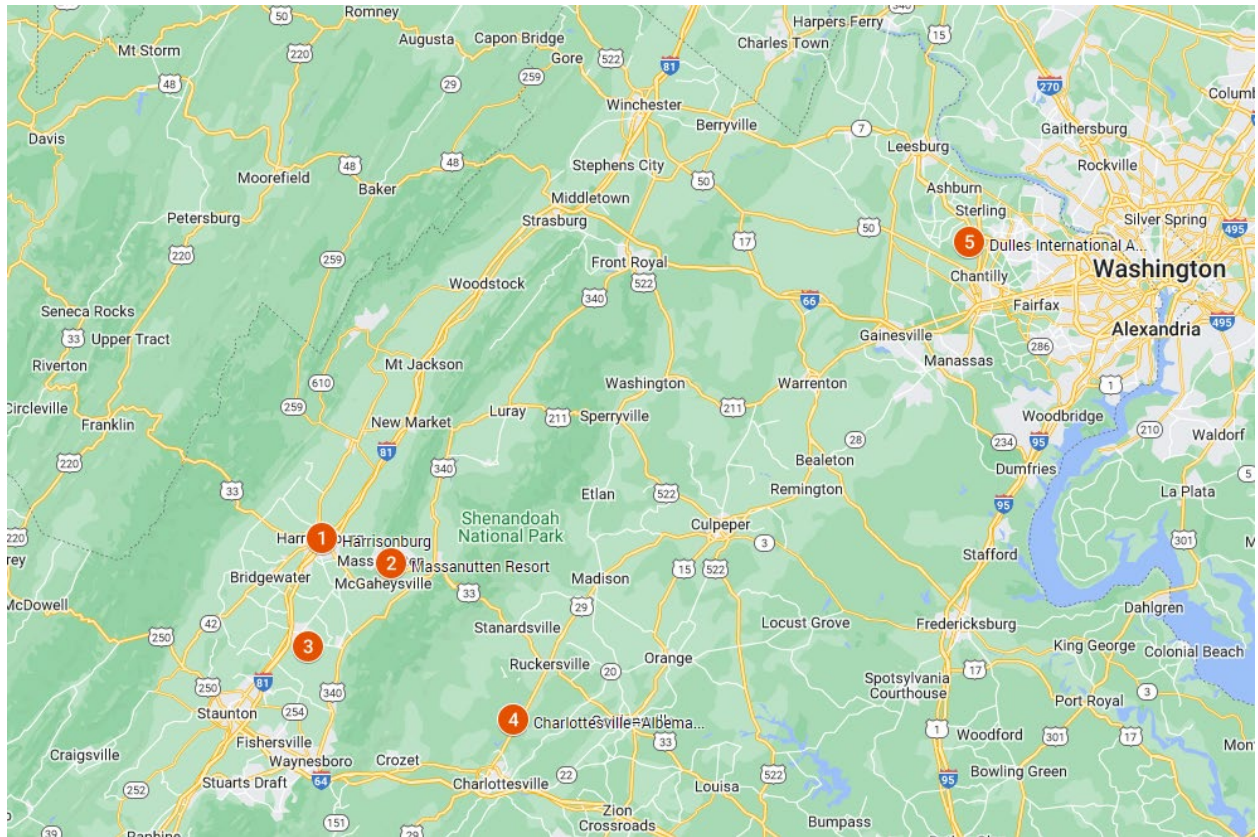

Virginia Fling Golf Open: How to Get Here

Local Area Map of Harrisonburg and Massanutten

- 1 Massanutten Resort
- 2 Mountain Greens Golf Course
- 3 Woodstone Meadows Golf C...
- 4 Shenandoah Valley Airport

Access map above via this link:

https://www.google.com/maps/d/u/0/edit?mid=1xYSRCzC_iKcND6YZaPPNrsWfc-crQ&ll=38.36335956361579%2C-78.86704630152173&z=12

Regional Map of Harrisonburg and Massanutten

- 1 Harrisonburg
- 2 Massanutten Resort
- 3 Shenandoah Valley Airport
- 4 Charlottesville-Albemarle Ai...
- 5 Dulles International Airport

Access map above via this link:

<https://www.google.com/maps/d/u/0/edit?mid=1mXPVzQGOW8KjvpWZJqPnoyaTtTKRNgc&usp=sharing>