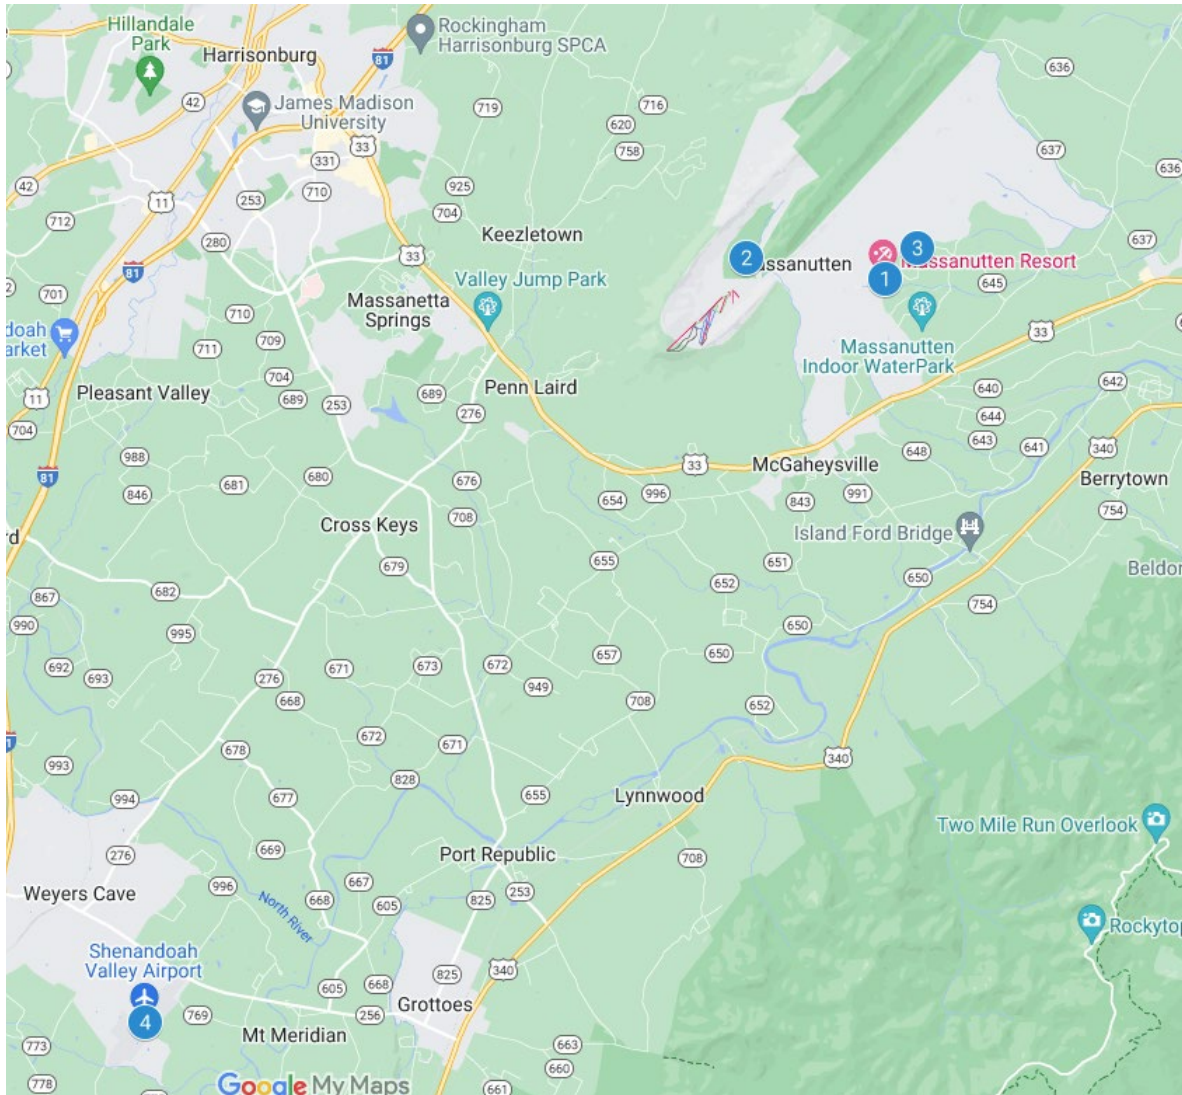

Virginia Fling Golf Open: How to Get Here

Local Area Map of Harrisonburg and Massanutten

- 1 Massanutten Resort
- 2 Mountain Greens Golf Course
- 3 Woodstone Meadows Golf C...
- 4 Shenandoah Valley Airport

Access map above via this link:

https://www.google.com/maps/d/u/0/edit?mid=1xYSRCzC_iKcND6YZaPPNrsWfc-crQ&ll=38.36335956361579%2C-78.86704630152173&z=12

Regional Map of Harrisonburg and Massanutten

- 1 Harrisonburg
- 2 Massanutten Resort
- 3 Shenandoah Valley Airport
- 4 Charlottesville-Albemarle Ai...
- 5 Dulles International Airport

Access map above via this link:

<https://www.google.com/maps/d/u/0/edit?mid=1mXPVzQGOW8KjvpWZJqPnoyaTtTKRNgc&usp=sharing>