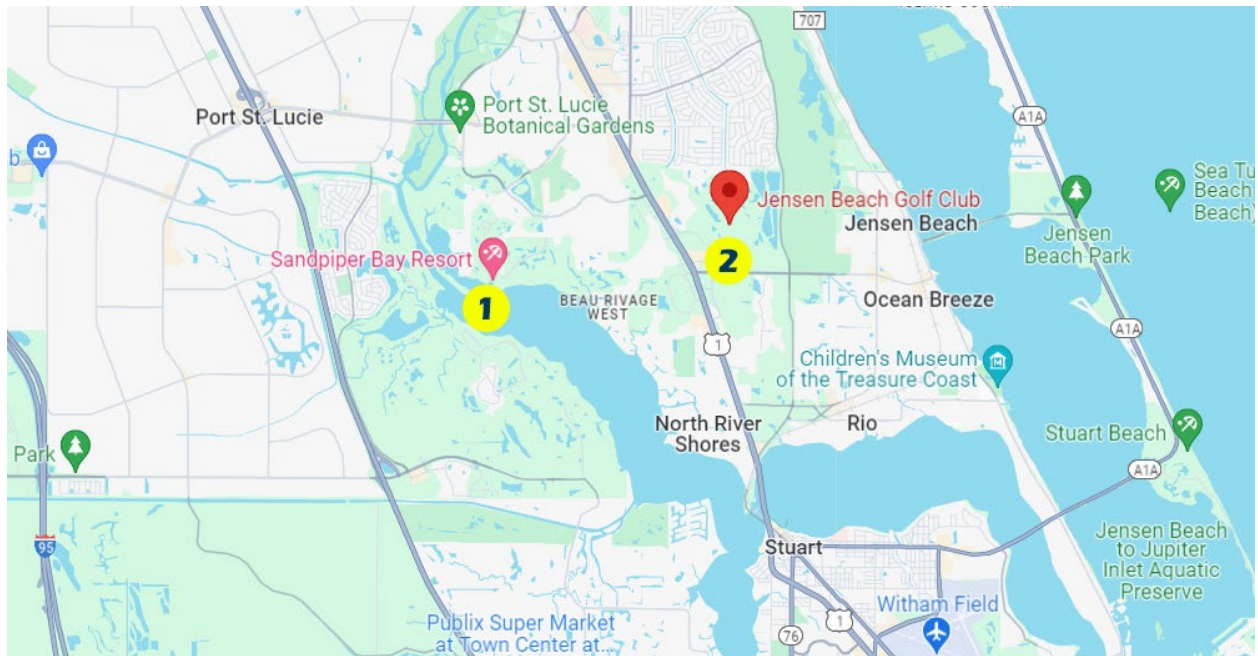

## Directions

- 1) Wyndham Sandpiper Bay Resort, 4500 SE Pine Valley St, Port St. Lucie, FL 34952**
- 2) Jensen Beach Golf Club, 3869 NW Royal Oak Dr, Jensen Beach, FL 34957**

Port St. Lucie is located approximately an hour north of West Palm Beach, which is the closest international airport to fly into. Orlando and Miami are also options, with each about 2 hours away from Port St. Lucie.

There will be activities at Sandpiper Bay Resort at the RPS Academy in Port St. Lucie on Friday and possibly Saturday Night. Jensen Beach Golf Club, the course for the tournaments on Saturday and Sunday, is located about 10 minutes from Sandpiper Bay Resort.

As all the events will be centered around these two locations, we would recommend staying in this area.