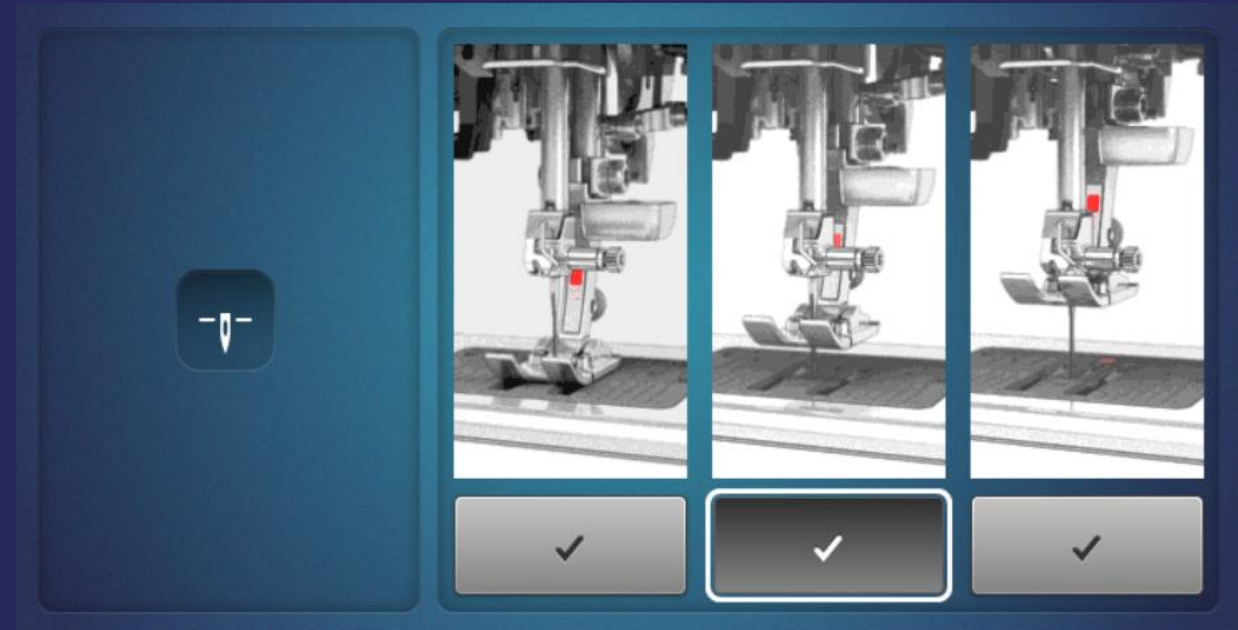

Sewing Machine Set-Up

Engage Hover mode

- Gears>Sewing Settings>Program Buttons>Needle Down
  Middle Hover Option

Feet Used

- #97D Quarter Inch Foot with Dual feed engaged
- #64 4mm Rolled Hemmer for Envelope Pillow Hems
- #10D Foot for stitching in the ditch with dual feed engaged

BERNINA
OF NAPERVILLE •