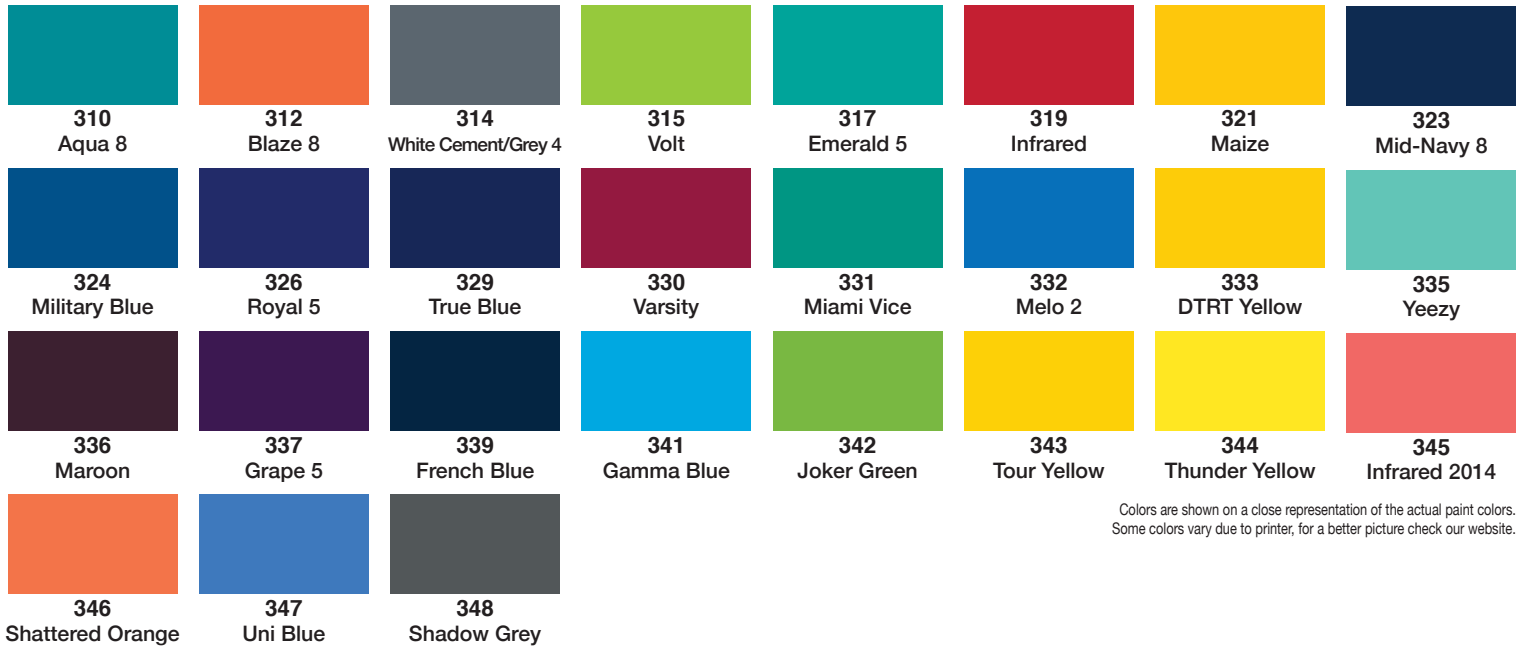

## Angelus Collector Edition Color Chart #727

### — Angelus Collector Edition #727 —

Acrylic Leather Paints that are perfectly matched to some of the most popular sneakers. These unique colors are widely used to restore cracked, faded, or worn paint from classic sneakers.

#727 Available in 1oz.