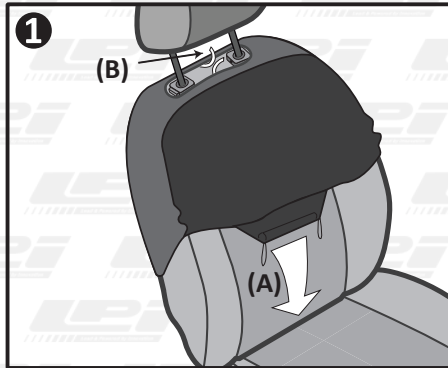

# 3 PIECE SEAT COVER INSTALLATION INSTRUCTIONS

BE SURE YOUR VEHICLE'S ENGINE IS TURNED OFF AND IN PARK BEFORE PROCEEDING WITH INSTALLATION.

**STEP 1.** Align and slide the top cover over the headrest and back of the seat. **(A)** Push Top Flap through the middle of the seat **(B)** Align cover and tie the Headrest Hole Ribbons together.

**STEP 2.** Align the Bottom Cover onto the seat. **(C)** Push the Bottom Flap through the middle of the seat. **(D)** Place elastic straps under the seat.

**STEP 3.** **"Be sure to wear safety glasses"** **(E)** Carefully push and stretch elastic straps under the seat and connect to each other or to the underside of the seat. **CAUTION**, do not hook to wires or any moving parts. For best results, try to connect to straps across from each other to secure seat cover.