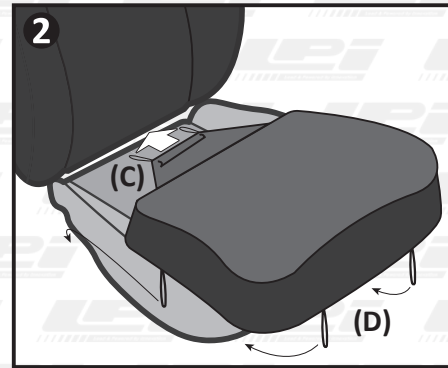

# 3 PIECE SEAT COVER INSTALLATION INSTRUCTIONS

BE SURE YOUR VEHICLE'S ENGINE IS TURNED OFF AND IN PARK BEFORE PROCEEDING WITH INSTALLATION.

**STEP 1.** Align and slide the top cover over the headrest and back of the seat. **(A)** Push Top Flap through the middle of the seat **(B)** Align cover and tie the Headrest Hole Ribbons together.

**STEP 2.** Align the Bottom Cover onto the seat. **(C)** Push the Bottom Flap through the middle of the seat. **(D)** Place elastic straps under the seat.

**STEP 3.** **"Be sure to wear safety glasses"** **(E)** Carefully push and stretch elastic straps under the seat and connect to each other or to the underside of the seat. **CAUTION**, do not hook to wires or any moving parts. For best results, try to connect to straps across from each other to secure seat cover.