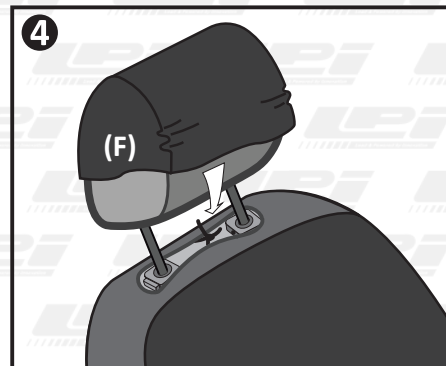

# 3 PIECE SEAT COVER INSTALLATION INSTRUCTIONS

BE SURE YOUR VEHICLE'S ENGINE IS TURNED OFF AND IN PARK BEFORE PROCEEDING WITH INSTALLATION.

**STEP 1.** Align and slide the top cover over the headrest and back of the seat. **(A)** Push Top Flap through the middle of the seat **(B)** Align cover and tie the Headrest Hole Ribbons together.

**STEP 2.** Align the Bottom Cover onto the seat. **(C)** Push the Bottom Flap through the middle of the seat. **(D)** Place elastic straps under the seat.

**STEP 3.** **"Be sure to wear safety glasses"** **(E)** Carefully push and stretch elastic straps under the seat and connect to each other or to the underside of the seat. **CAUTION**, do not hook to wires or any moving parts. For best results, try to connect to straps across from each other to secure seat cover.