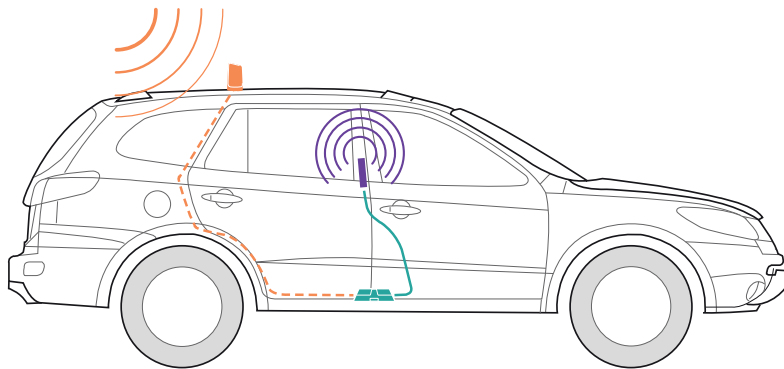

The sleek, metallic red exterior of the Drive Reach isn't just for show. The unique fin design increases surface area ensuring peak performance. Reliable SMA connections on the booster make secure antenna installation a snap. With its enhanced cellular coverage, enjoy fewer dropped calls, better voice quality, faster data speeds, and extended battery life.

Drive Reach simultaneously boosts cell signal for multiple users. Easy-to-follow instructions make tool-free installation a breeze. Plug the Drive Reach into the car's power supply, place the magnetic roof antenna, and get on the road to better signal.

*New frequency band utilized by Drive Reach.

Installation

- 1 Receives signal:** The powerful antenna reaches out to access voice and data signals. Then delivers them to the booster.
- 2 Boost signal:** The booster receives the signal, amplifies it, and serves as a relay between your phone and the nearest cell tower.
- 3 Broadcasts signal:** Your devices get a stronger signal, and calls and data are fed through the booster back to the network.