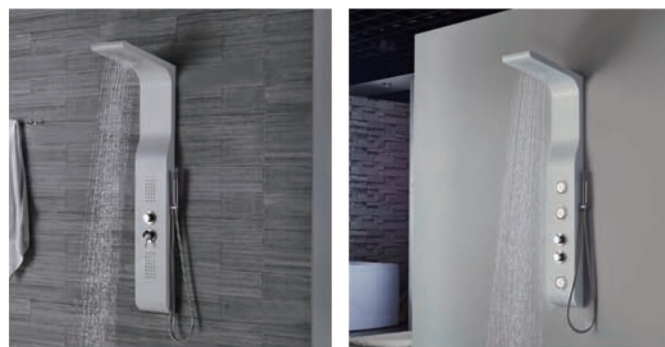

**CUD-A3322D-16**  
Overall: 33" x 22"  
Bowl Depth: 10"

**cadell** Shower Panels

**209GS94-1**  
Dimension: 59" x 10"  
Built-In Shower Head  
Built-in massage body jets  
Chrome plated hand shower  
Round hand shower  
Single zone function