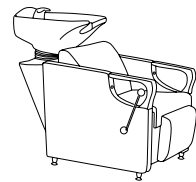

Adara

ADARA · LAVACABEZAS · WASH POINT

P.V.P. ▶ 1295,00€

UNIT. 1 BOX. 1

104 X 73 X 145 CM
HEIGHT · WIDTH · DEPTH

NEGRO_BLACK · BFM0B43207

Lavacabezas Adara negro. Pica blanca reclinable, monomando, grifo, desagüe y goma de silicona. Reposapiés con apoyo para las piernas.

Wash point black Adara. White Reclining washingbasin, mixer taps, drainpipe and silicone rubber. With footrest.