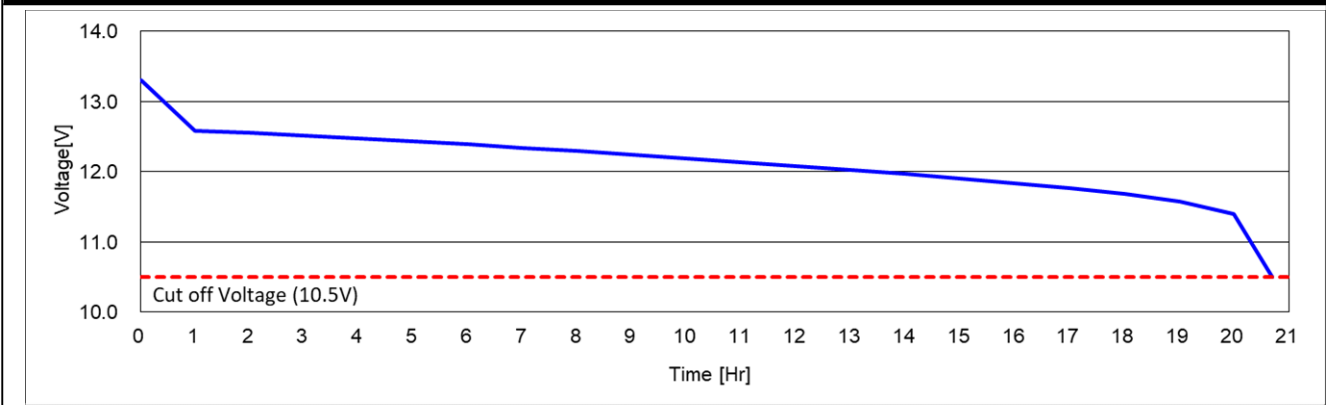

K38B19RS

DATA SHEET

Case :	Black
Cover :	Black
Handle :	Black

PERFORMANCE	
Nominal Voltage [V] :	12
20HR Capacity [Ah] :	38
Reserve Capacity [min] :	55
Cold Cranking Amps (SAE) [A] :	340

DIMENSIONS AND WEIGHT	
Length [mm] (±2) :	187
Width [mm] (±2) :	127
Height [mm] (±3) :	200
Total Height [mm] (±3) :	222
Battery Weight [kg] (±3%) :	9.3

Terminal Layout / Polarity	Terminal Type	Base Hold Down
	Standard 	B0

20HR Capacity Test Graph

Cold Cranking Test Graph (-18°C, Icc 340A)