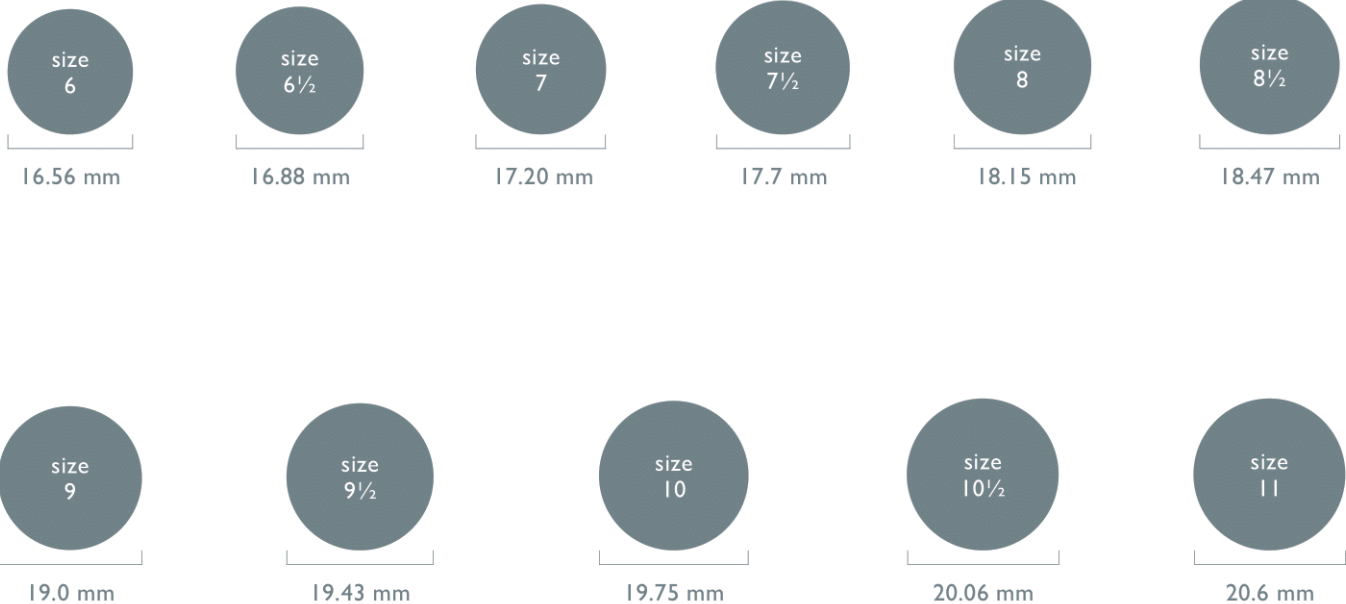

## Ring Size Chart - US Sizes

**Halo Fiction.**

Need some help?  
hello@halofiction.com

For all shipping and returns policies please visit:  
[www.halofiction.com](http://www.halofiction.com)

MEASUREMENTS MATCH THE  
INSIDE EDGE OF THE RING

### MEASURE A CURRENT RING

1. Print this document out.
2. Choose a ring that you currently wear.
3. Place the ring over the circles below and match the inside diameter to the nearest size.
4. We currently offer three sizes for the Halo Fiction Valkyrie rings (S, M, L) match your ring to the closest of these.
5. Please print this out and **DOUBLE CHECK** your size before purchasing.
6. If we currently do not have your size please message us on Instagram or email us and let us know so we can get your size in the future!

## International Conversion Chart

Diameter (mm)	United States & Canada	Europe	UK, Australia & South Africa	India	China	Singapore & Japan	Hong Kong
14.01	3	44	F½	4	6	4	6
14.33		45	G	5		5	
14.5	3½		G½		7		7.5
14.65		46	H	6		6	
14.97	4	47	H½	7	8	7	9
15.1			I		9		
15.29	4½	48	I½	8		8	10
15.5			J				
15.61	5	49	J½	9	10	9	11
15.92		50	K	10			
16.1	5½		K½		11	10	12
16.24		51	L	11			
16.56	6	52	L½	12	12	11	13
16.7			M		13	12	
16.88	6½	53	M½	13		13	14.5
17.1			N		14		
17.2	7	54	N½	14		14	16
17.52		55	O	15	15		
17.7	7½		O½			15	17
17.83		56	P	16	16		
18.15	8	57	P½	17	17	16	
18.2							18
18.3			Q				
18.47	8½	58	Q½	18	18	17	19
18.79		59	R	19			
19.0	9		R½		19	18	20.5
19.11		60	S	20	20		
19.43	9 ½	61	S½	21		19	22
19.6			T		21		
19.75	10	62	T½	22		20	23
20.0			U	23	22	21	
20.06	10½	63	U½	24		22	24
20.38		64	V		23		
20.6	11		V½	25		23	25
20.70		65	W		24		
21.02	11½	66	W½	26	25	24	26
21.2			X				
21.34	12	67	X½	27	26	25	27.75
21.6			Y	28			
21.66	12½	68	Z			26	
21.97		69	Z½	29			
22.29	13	70		30		27	30
22.4			Z+1				
22.61	13½	71	Z+2	31			
22.9				32			
23.2				33			
23.5				34			
23.9				35			
24.2				36			