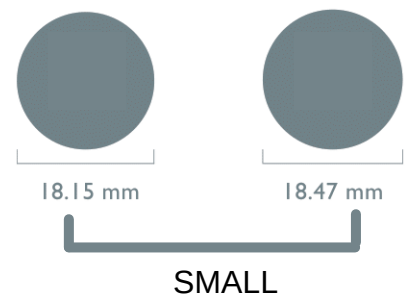

Ring Size Chart - US Sizes

MEASURE A CURRENT RING

1. Print this document out.
2. Choose a ring that you currently wear.
3. Place the ring over the circles below and match the inside diameter to the nearest size.
4. We currently offer three sizes for the Halo Fiction Valkyrie rings (S, M, L) match your ring to the closest of these.
5. Please print this out and **DOUBLE CHECK** your size before purchasing.
6. If we currently do not have your size please message us on Instagram or email us and let us know so we can get your size in the future!

MEASUREMENTS MATCH THE
INSIDE EDGE OF THE RING

Need some help?
hello@halofiction.com

For all shipping and returns policies please visit:
www.halofiction.com

Halo Fiction.

International Conversion Chart

Diameter (mm)	United States & Canada	Europe	UK, Australia & South Africa	India	China	Singapore & Japan	Hong Kong
14.01	3	44	F½	4	6	4	6
14.33		45	G	5		5	
14.5	3½		G½		7		7.5
14.65		46	H	6		6	
14.97	4	47	H½	7	8	7	9
15.1			I		9		
15.29	4½	48	I½	8		8	10
15.5			J				
15.61	5	49	J½	9	10	9	11
15.92		50	K	10			
16.1	5½		K½		11	10	12
16.24		51	L	11			
16.56	6	52	L½	12	12	11	13
16.7			M		13	12	
16.88	6½	53	M½	13		13	14.5
17.1			N		14		
17.2	7	54	N½	14		14	16
17.52		55	O	15	15		
17.7	7½		O½			15	17
17.83		56	P	16	16		
18.15	8	57	P½	17	17	16	
18.2							18
18.3			Q				
18.47	8½	58	Q½	18	18	17	19
18.79		59	R	19			
19.0	9		R½		19	18	20.5
19.11		60	S	20	20		
19.43	9 ½	61	S½	21		19	22
19.6			T		21		
19.75	10	62	T½	22		20	23
20.0			U	23	22	21	
20.06	10½	63	U½	24		22	24
20.38		64	V		23		
20.6	11		V½	25		23	25
20.70		65	W		24		
21.02	11½	66	W½	26	25	24	26
21.2			X				
21.34	12	67	X½	27	26	25	27.75
21.6			Y	28			
21.66	12½	68	Z			26	
21.97		69	Z½	29			
22.29	13	70		30		27	30
22.4			Z+1				
22.61	13½	71	Z+2	31			
22.9				32			
23.2				33			
23.5				34			
23.9				35			
24.2				36			