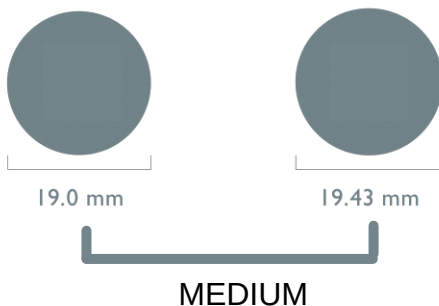

Ring Size Chart - US Sizes

MEASURE A CURRENT RING

1. Print this document out.
2. Choose a ring that you currently wear.
3. Place the ring over the circles below and match the inside diameter to the nearest size.
4. We currently offer three sizes for the Halo Fiction Valkyrie rings (S, M, L) match your ring to the closest of these.
5. Please print this out and **DOUBLE CHECK** your size before purchasing.
6. If we currently do not have your size please message us on Instagram or email us and let us know so we can get your size in the future!

MEASUREMENTS MATCH THE
INSIDE EDGE OF THE RING

Need some help?
hello@halofiction.com

For all shipping and returns policies please visit:
www.halofiction.com

Halo Fiction.

International Conversion Chart

Diameter (mm)	United States & Canada	Europe	UK, Australia & South Africa	India	China	Singapore & Japan	Hong Kong
14.01	3	44	F½	4	6	4	6
14.33		45	G	5		5	
14.5	3½		G½		7		7.5
14.65		46	H	6		6	
14.97	4	47	H½	7	8	7	9
15.1			I		9		
15.29	4½	48	I½	8		8	10
15.5			J				
15.61	5	49	J½	9	10	9	11
15.92		50	K	10			
16.1	5½		K½		11	10	12
16.24		51	L	11			
16.56	6	52	L½	12	12	11	13
16.7			M		13	12	
16.88	6½	53	M½	13		13	14.5
17.1			N		14		
17.2	7	54	N½	14		14	16
17.52		55	O	15	15		
17.7	7½		O½			15	17
17.83		56	P	16	16		
18.15	8	57	P½	17	17	16	
18.2							18
18.3			Q				
18.47	8½	58	Q½	18	18	17	19
18.79		59	R	19			
19.0	9		R½		19	18	20.5
19.11		60	S	20	20		
19.43	9 ½	61	S½	21		19	22
19.6			T		21		
19.75	10	62	T½	22		20	23
20.0			U	23	22	21	
20.06	10½	63	U½	24		22	24
20.38		64	V		23		
20.6	11		V½	25		23	25
20.70		65	W		24		
21.02	11½	66	W½	26	25	24	26
21.2			X				
21.34	12	67	X½	27	26	25	27.75
21.6			Y	28			
21.66	12½	68	Z			26	
21.97		69	Z½	29			
22.29	13	70		30		27	30
22.4			Z+1				
22.61	13½	71	Z+2	31			
22.9				32			
23.2				33			
23.5				34			
23.9				35			
24.2				36			