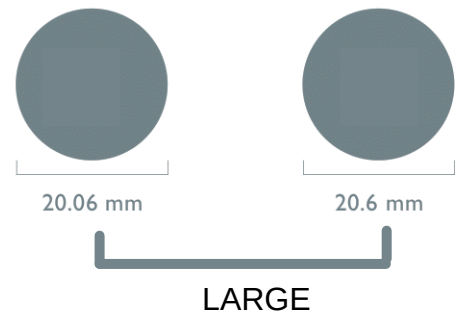

Ring Size Chart - US Sizes

MEASURE A CURRENT RING

1. Print this document out.
2. Choose a ring that you currently wear.
3. Place the ring over the circles below and match the inside diameter to the nearest size.
4. We currently offer three sizes for the Halo Fiction Valkyrie rings (S, M, L) match your ring to the closest of these.
5. Please print this out and **DOUBLE CHECK** your size before purchasing.
6. If we currently do not have your size please message us on Instagram or email us and let us know so we can get your size in the future!

MEASUREMENTS MATCH THE
INSIDE EDGE OF THE RING

Need some help?
hello@halofiction.com

For all shipping and returns policies please visit:
www.halofiction.com

Halo Fiction.

International Conversion Chart

Diameter (mm)	United States & Canada	Europe	UK, Australia & South Africa	India	China	Singapore & Japan	Hong Kong
14.01	3	44	F½	4	6	4	6
14.33		45	G	5		5	
14.5	3½		G½		7		7.5
14.65		46	H	6		6	
14.97	4	47	H½	7	8	7	9
15.1			I		9		
15.29	4½	48	I½	8		8	10
15.5			J				
15.61	5	49	J½	9	10	9	11
15.92		50	K	10			
16.1	5½		K½		11	10	12
16.24		51	L	11			
16.56	6	52	L½	12	12	11	13
16.7			M		13	12	
16.88	6½	53	M½	13		13	14.5
17.1			N		14		
17.2	7	54	N½	14		14	16
17.52		55	O	15	15		
17.7	7½		O½			15	17
17.83		56	P	16	16		
18.15	8	57	P½	17	17	16	
18.2							18
18.3			Q				
18.47	8½	58	Q½	18	18	17	19
18.79		59	R	19			
19.0	9		R½		19	18	20.5
19.11		60	S	20	20		
19.43	9 ½	61	S½	21		19	22
19.6			T		21		
19.75	10	62	T½	22		20	23
20.0			U	23	22	21	
20.06	10½	63	U½	24		22	24
20.38		64	V		23		
20.6	11		V½	25		23	25
20.70		65	W		24		
21.02	11½	66	W½	26	25	24	26
21.2			X				
21.34	12	67	X½	27	26	25	27.75
21.6			Y	28			
21.66	12½	68	Z			26	
21.97		69	Z½	29			
22.29	13	70		30		27	30
22.4			Z+1				
22.61	13½	71	Z+2	31			
22.9				32			
23.2				33			
23.5				34			
23.9				35			
24.2				36			