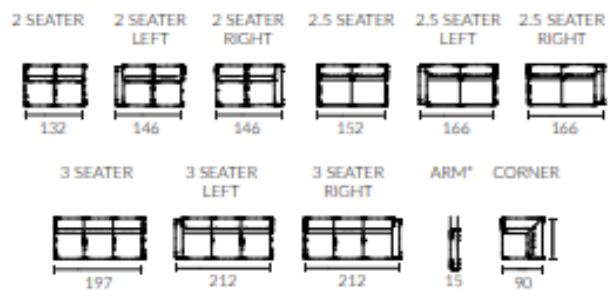

Measurements and configurations

Seat height: 46 cm
Seat depth: 56 cm
Sofa height: 83 cm
Depth: 89 cm

SEPARATE MODULES FOR CUSTOMISED CONFIGURATIONS

ARM* WOOD/UPHOLSTERED

CONFIGURATIONS

CORNER SETUPS

All measurements are preliminary