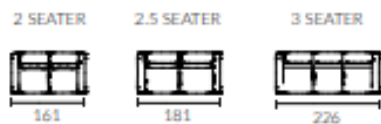

Measurements and configurations

Seat height: 46 cm
Seat depth: 56 cm
Sofa height: 83 cm
Depth: 89 cm

SEPARATE MODULES FOR CUSTOMISED CONFIGURATIONS

ARM* WOOD/UPHOLSTERED

CONFIGURATIONS

CORNER SETUPS

All measurements are preliminary