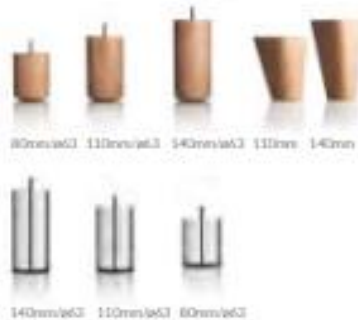

Total Collection

Stressless® Fiona

Stressless® Fiona is a modern and clean design with neat proportions. Classic in its beautiful simple lines, the sloping back features a fine horizontally stitched detail for a truly unique look. Traditional upholstered arm, elegant wood details or a modern look with polished metal? The choice is yours!

ComfortZones™

Stressless® Fiona Upholstered
Classic and timeless with the upholstered arm.

Comes in all polished metal and wood colors in the following legs: