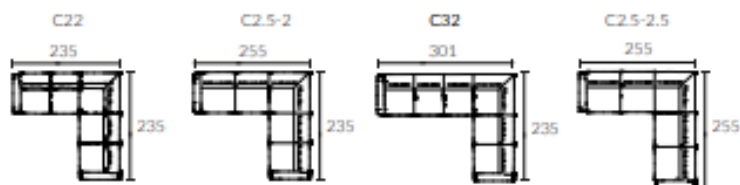

Measurements and configurations

Seat height: 46 cm
Seat depth: 56 cm
Sofa height: 83 cm
Depth: 89 cm

SEPARATE MODULES FOR CUSTOMISED CONFIGURATIONS

ARM* WOOD/UPHOLSTERED

CONFIGURATIONS

CORNER SETUPS

All measurements are preliminary