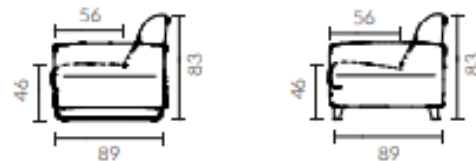

Measurements and configurations

Seat height: 46 cm
Seat depth: 56 cm
Sofa height: 83 cm
Depth: 89 cm

SEPARATE MODULES FOR CUSTOMISED CONFIGURATIONS

ARM* WOOD/UPHOLSTERED

CONFIGURATIONS

CORNER SETUPS

All measurements are preliminary