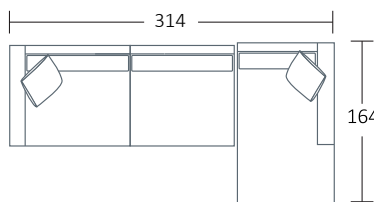

DIMENSIONS (CM)

L 225 x D 100 x H 81
4 Seater 1 Arm (LF/RF)

L 204 x D 100 x H 81
3 Seater 1 Arm (LF/RF)

L 184 x D 100 x H 81
2.5 Seater 1 Arm (LF/RF)

L 164 x D 100 x H 81
2 Seater 1 Arm (LF/RF)

L 250 x D 100 x H 81
4 Seater 1 Arm (LF/RF)
Corner

L 230 x D 100 x H 81
3 Seater 1 Arm (LF/RF)
Corner

L 210 x D 100 x H 81
2.5 Seater 1 Arm (LR/RF)
Corner

L 100 x D 100 x H 81
Corner

L 206 x D 100 x H 81
4 Seater Bench

L 186 x D 100 x H 81
3 Seater Bench

L 166 x D 100 x H 81
2.5 Seater Bench

L 154 x D 145 x H 81
Angle Chaise

L 90 x D 164 x H 81
Chaise (LF/RF)

L 100 x D 186 x H 81
Corner Chaise (LF/RF)

L 105 x D 75 x H 43
Ottoman Rectangle

L 75 x D 75 x H 43
Ottoman Square

MODULAR EXAMPLES

COMBINATION 1
4 Seater 1 Arm Corner (LF)
2.5 Seater 1 Arm (RF)

COMBINATION 2
4 Seater 1 Arm (LF)
Chaise (RF)

COMBINATION 3
3 Seater 1 Arm Corner (LF)
2.5 Seater Bench

COMBINATION 4
3 Seater 1 Arm (LF)
Corner Chaise (RF)

#australianmade

Refer to Molmic website for Timber Stains and Powdercoat colours.
All designs remain the intellectual property of Molmic Furniture.
Improvements or alterations to design, construction or dimensions may occur without notice.
Molmic PTY LTD ABN 35 400 631 463