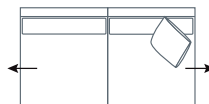

DIMENSIONS (CM)

L 225 x D 100 x H 81
4 Seater 1 Arm (LF/RF)

L 204 x D 100 x H 81
3 Seater 1 Arm (LF/RF)

L 184 x D 100 x H 81
2.5 Seater 1 Arm (LF/RF)

L 164 x D 100 x H 81
2 Seater 1 Arm (LF/RF)

L 250 x D 100 x H 81
4 Seater 1 Arm (LF/RF)
Corner

L 230 x D 100 x H 81
3 Seater 1 Arm (LF/RF)
Corner

L 210 x D 100 x H 81
2.5 Seater 1 Arm (LR/RF)
Corner

L 100 x D 100 x H 81
Corner

L 206 x D 100 x H 81
4 Seater Bench

L 186 x D 100 x H 81
3 Seater Bench

L 166 x D 100 x H 81
2.5 Seater Bench

L 154 x D 145 x H 81
Angle Chaise

L 90 x D 164 x H 81
Chaise (LF/RF)

L 100 x D 186 x H 81
Corner Chaise (LF/RF)

L 105 x D 75 x H 43
Ottoman Rectangle

L 75 x D 75 x H 43
Ottoman Square

MODULAR EXAMPLES

COMBINATION 1
4 Seater 1 Arm Corner (LF)
2.5 Seater 1 Arm (RF)