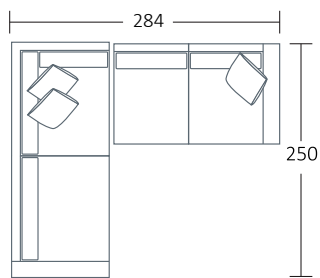

DIMENSIONS (CM)

L 225 x D 100 x H 81
4 Seater 1 Arm (LF/RF)

L 204 x D 100 x H 81
3 Seater 1 Arm (LF/RF)

L 184 x D 100 x H 81
2.5 Seater 1 Arm (LF/RF)

L 164 x D 100 x H 81
2 Seater 1 Arm (LF/RF)

L 250 x D 100 x H 81
4 Seater 1 Arm (LF/RF)
Corner

L 230 x D 100 x H 81
3 Seater 1 Arm (LF/RF)
Corner

L 210 x D 100 x H 81
2.5 Seater 1 Arm (LR/RF)
Corner

L 100 x D 100 x H 81
Corner

L 206 x D 100 x H 81
4 Seater Bench

L 186 x D 100 x H 81
3 Seater Bench

L 166 x D 100 x H 81
2.5 Seater Bench

L 154 x D 145 x H 81
Angle Chaise

L 90 x D 164 x H 81
Chaise (LF/RF)

L 100 x D 186 x H 81
Corner Chaise (LF/RF)

L 105 x D 75 x H 43
Ottoman Rectangle

L 75 x D 75 x H 43
Ottoman Square

MODULAR EXAMPLES

COMBINATION 1
4 Seater 1 Arm Corner (LF)
2.5 Seater 1 Arm (RF)

COMBINATION 2
4 Seater 1 Arm (LF)
Chaise (RF)

COMBINATION 3
3 Seater 1 Arm Corner (LF)
2.5 Seater Bench

COMBINATION 4
3 Seater 1 Arm (LF)
Corner Chaise (RF)

#australianmade

Refer to Molmic website for Timber Stains and Powdercoat colours.
All designs remain the intellectual property of Molmic Furniture.
Improvements or alterations to design, construction or dimensions may occur without notice.
Molmic PTY LTD ABN 35 400 631 463