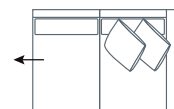

DIMENSIONS (CM)

L 225 x D 100 x H 81
4 Seater 1 Arm (LF/RF)

L 204 x D 100 x H 81
3 Seater 1 Arm (LF/RF)

L 184 x D 100 x H 81
2.5 Seater 1 Arm (LF/RF)

L 164 x D 100 x H 81
2 Seater 1 Arm (LF/RF)

L 250 x D 100 x H 81
4 Seater 1 Arm (LF/RF)
Corner

L 230 x D 100 x H 81
3 Seater 1 Arm (LF/RF)
Corner

L 210 x D 100 x H 81
2.5 Seater 1 Arm (LR/RF)
Corner

L 100 x D 100 x H 81
Corner

L 206 x D 100 x H 81
4 Seater Bench

L 186 x D 100 x H 81
3 Seater Bench

L 166 x D 100 x H 81
2.5 Seater Bench