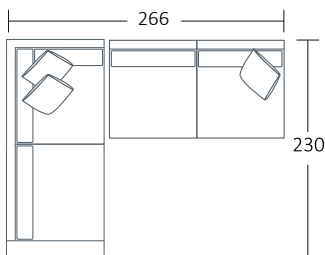

DIMENSIONS (CM)

L 225 x D 100 x H 81
4 Seater 1 Arm (LF/RF)

L 204 x D 100 x H 81
3 Seater 1 Arm (LF/RF)

L 184 x D 100 x H 81
2.5 Seater 1 Arm (LF/RF)

L 164 x D 100 x H 81
2 Seater 1 Arm (LF/RF)

L 250 x D 100 x H 81
4 Seater 1 Arm (LF/RF)
Corner

L 230 x D 100 x H 81
3 Seater 1 Arm (LF/RF)
Corner

L 210 x D 100 x H 81
2.5 Seater 1 Arm (LR/RF)
Corner

L 100 x D 100 x H 81
Corner

L 206 x D 100 x H 81
4 Seater Bench

L 186 x D 100 x H 81
3 Seater Bench

L 166 x D 100 x H 81
2.5 Seater Bench

L 154 x D 145 x H 81
Angle Chaise

L 90 x D 164 x H 81
Chaise (LF/RF)

L 100 x D 186 x H 81
Corner Chaise (LF/RF)

L 105 x D 75 x H 43
Ottoman Rectangle

L 75 x D 75 x H 43
Ottoman Square

MODULAR EXAMPLES

COMBINATION 1
4 Seater 1 Arm Corner (LF)
2.5 Seater 1 Arm (RF)

COMBINATION 2
4 Seater 1 Arm (LF)
Chaise (RF)

COMBINATION 3
3 Seater 1 Arm Corner (LF)
2.5 Seater Bench

COMBINATION 4
3 Seater 1 Arm (LF)
Corner Chaise (RF)

#australianmade

Refer to Molmic website for Timber Stains and Powdercoat colours.
All designs remain the intellectual property of Molmic Furniture.
Improvements or alterations to design, construction or dimensions may occur without notice.
Molmic PTY LTD ABN 35 400 631 463