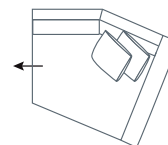

UPHOLSTERY Fabric fully upholstered

SIDE VIEW (CM)

Seat Height	Seat Depth	Back Height	Arm Height	Leg Height	Scatter Size
45	65	66	66	3.5	60 x 60 cm

DIMENSIONS (CM)

L 242 x D 100 x H 81
4 Seater

L 222 x D 100 x H 81
3 Seater

DIMENSIONS (CM)

L 225 x D 100 x H 81
4 Seater 1 Arm (LF/RF)

L 204 x D 100 x H 81
3 Seater 1 Arm (LF/RF)

L 184 x D 100 x H 81
2.5 Seater 1 Arm (LF/RF)

L 164 x D 100 x H 81
2 Seater 1 Arm (LF/RF)

L 250 x D 100 x H 81
4 Seater 1 Arm (LF/RF)
Corner

L 230 x D 100 x H 81
3 Seater 1 Arm (LF/RF)
Corner

L 210 x D 100 x H 81
2.5 Seater 1 Arm (LR/RF)
Corner

L 100 x D 100 x H 81
Corner

L 206 x D 100 x H 81
4 Seater Bench

L 186 x D 100 x H 81
3 Seater Bench

L 166 x D 100 x H 81
2.5 Seater Bench

L 154 x D 145 x H 81
Angle Chaise

L 90 x D 164 x H 81
Chaise (LF/RF)

L 100 x D 186 x H 81
Corner Chaise (LF/RF)

L 105 x D 75 x H 43
Ottoman Rectangle

L 75 x D 75 x H 43
Ottoman Square

MODULAR EXAMPLES

COMBINATION 1
4 Seater 1 Arm Corner (LF)
2.5 Seater 1 Arm (RF)