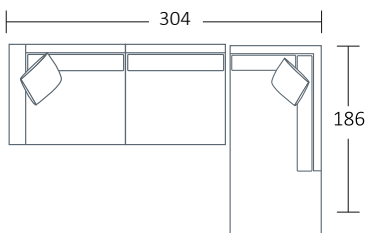

DIMENSIONS (CM)

L 225 x D 100 x H 81
4 Seater 1 Arm (LF/RF)

L 204 x D 100 x H 81
3 Seater 1 Arm (LF/RF)

L 184 x D 100 x H 81
2.5 Seater 1 Arm (LF/RF)

L 164 x D 100 x H 81
2 Seater 1 Arm (LF/RF)

L 250 x D 100 x H 81
4 Seater 1 Arm (LF/RF)
Corner

L 230 x D 100 x H 81
3 Seater 1 Arm (LF/RF)
Corner

L 210 x D 100 x H 81
2.5 Seater 1 Arm (LR/RF)
Corner

L 100 x D 100 x H 81
Corner

L 206 x D 100 x H 81
4 Seater Bench

L 186 x D 100 x H 81
3 Seater Bench

L 166 x D 100 x H 81
2.5 Seater Bench

L 154 x D 145 x H 81
Angle Chaise

L 90 x D 164 x H 81
Chaise (LF/RF)

L 100 x D 186 x H 81
Corner Chaise (LF/RF)

L 105 x D 75 x H 43
Ottoman Rectangle

L 75 x D 75 x H 43
Ottoman Square

MODULAR EXAMPLES

COMBINATION 1
4 Seater 1 Arm Corner (LF)
2.5 Seater 1 Arm (RF)

COMBINATION 2
4 Seater 1 Arm (LF)
Chaise (RF)

COMBINATION 3
3 Seater 1 Arm Corner (LF)
2.5 Seater Bench

COMBINATION 4
3 Seater 1 Arm (LF)
Corner Chaise (RF)

#australianmade

Refer to Molmic website for Timber Stains and Powdercoat colours.
All designs remain the intellectual property of Molmic Furniture.
Improvements or alterations to design, construction or dimensions may occur without notice.
Molmic PTY LTD ABN 35 400 631 463