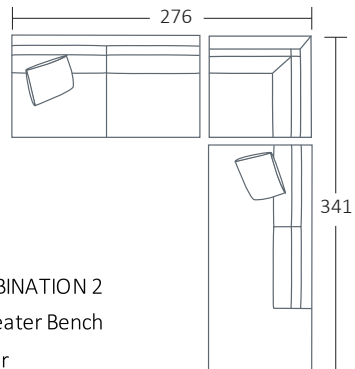

SIDE VIEW (CM)

Seat Height	Seat Depth	Back Height	Arm Height	Leg Height	Scatter Size
42	63	71	61	4	55 x 55 cm

DIMENSIONS (CM)

L 284 x D 106 x H 90
4 Seater

L 260 x D 106 x H 90
3.5 Seater

L 230 x D 106 x H 90
3 Seater

L 200 x D 106 x H 90
2.5 Seater

L 170 x D 106 x H 90
2 Seater

L 230 x D 106 x H 90
3 Seater
Single cushion

L 200 x D 106 x H 90
2.5 Seater
Single cushion

L 170 x D 106 x H 90
2 Seater
Single cushion

L 116 x D 106 x H 90
Chair Plus

DIMENSIONS (CM)

L 269 x D 106 x H 90
4 Seater 1 Arm (LF/RF)

L 185 x D 106 x H 90
2.5 Seater 1 Arm (LF/RF)

L 185 x D 106 x H 90
2.5 Seater 1 Arm (LF/RF)
Single cushion

L 254 x D 106 x H 90
4 Seater Bench

L 170 x D 106 x H 90
2.5 Seater Bench

L 170 x D 106 x H 90
2.5 Seater Bench
Single cushion

L 101 x D 173 x H 90
Chaise (LF/RF)

L 235 x D 106 x H 90
End Chaise (LF/RF)

L 106 x D 106 x H 90
Corner (LF/RF)

MODULAR EXAMPLES

COMBINATION 1
4 Seater 1 Arm (LF)
Chaise (RF)