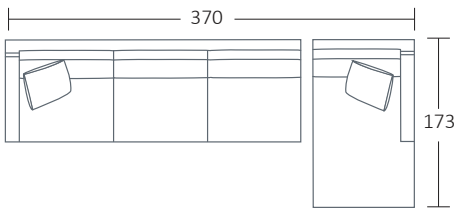

SIDE VIEW (CM)

Seat Height	Seat Depth	Back Height	Arm Height	Leg Height	Scatter Size
42	63	71	61	4	55 x 55 cm

DIMENSIONS (CM)

L 284 x D 106 x H 90
4 Seater

L 260 x D 106 x H 90
3.5 Seater

L 230 x D 106 x H 90
3 Seater

DIMENSIONS (CM)

L 269 x D 106 x H 90
4 Seater 1 Arm (LF/RF)

L 185 x D 106 x H 90
2.5 Seater 1 Arm (LF/RF)

L 185 x D 106 x H 90
2.5 Seater 1 Arm (LF/RF)
Single cushion

L 254 x D 106 x H 90
4 Seater Bench

L 170 x D 106 x H 90
2.5 Seater Bench

L 170 x D 106 x H 90
2.5 Seater Bench
Single cushion

L 101 x D 173 x H 90
Chaise (LF/RF)

L 235 x D 106 x H 90
End Chaise (LF/RF)

L 106 x D 106 x H 90
Corner (LF/RF)

MODULAR EXAMPLES

COMBINATION 1
4 Seater 1 Arm (LF)
Chaise (RF)

COMBINATION 2
2.5 Seater Bench
Corner
End Chaise (RF)

#australianmade

Refer to Molmic website for Timber Stains and Powdercoat colours.
All designs remain the intellectual property of Molmic Furniture.
Improvements or alterations to design, construction or dimensions may occur without notice.
Molmic PTY LTD ABN 35 400 631 463