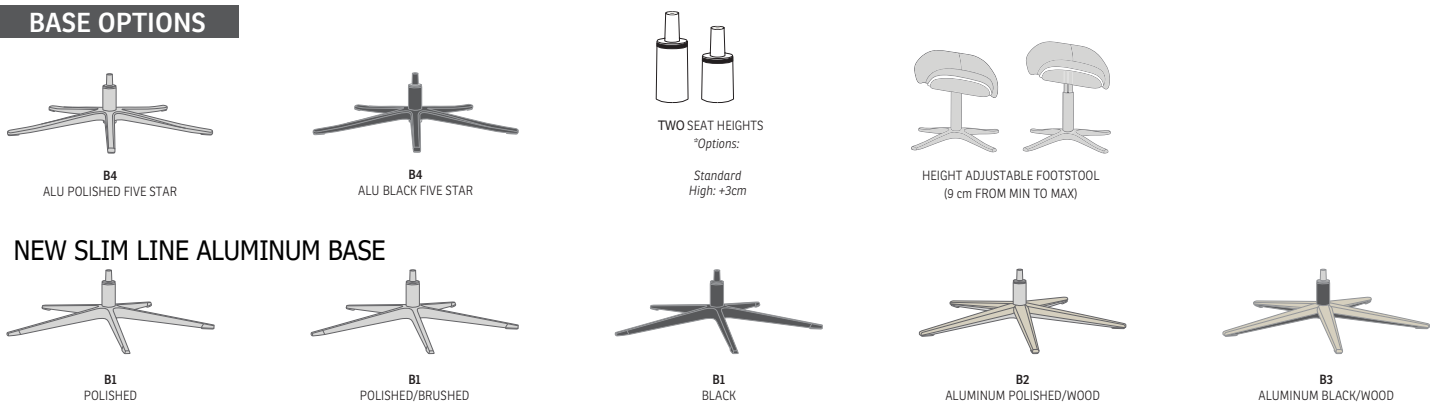

BASE OPTIONS