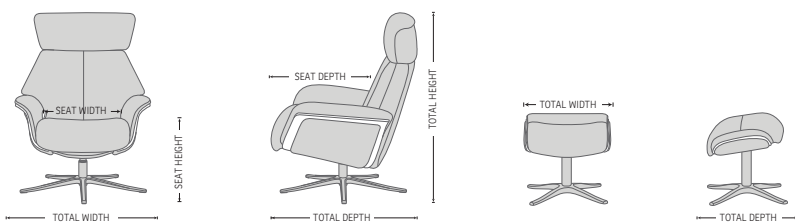

DIMENSIONS

CHAIR SIZE	TOTAL WIDTH	TOTAL DEPTH	TOTAL HEIGHT	SEAT WIDTH	SEAT HEIGHT	SEAT DEPTH
Space 57.57	82 cm / 32.2 in	82 - 86 cm / 32.2 - 33.8 in	103 - 115 cm / 40.5 - 45.2 in	50 cm / 19.6 in	46 cm / 18.1 in	52 cm / 20.4 in
Space 57.57 Ottoman	51 cm / 20 in	44 cm / 17.3 in	45 cm / 17.7 in			

* The dimensions are approximate and may vary with +/-2cm