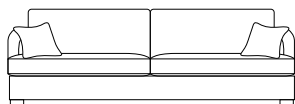

FEATURES	Environmentally friendly FSC certified solid timber frame Seat cushions fully reversible	No sag steel sprung suspension Back cushions fully reversible
----------	---	--

SEAT CUSHION	Molmic Feather Comfort Wrap Option - Molmic Luxura Seat	BACK CUSHION	Molmic Feather Blend
UPHOLSTERY	Fabric fully upholstered	SCATTER	Feather - plain
		FEET	Timber legs

SIDE VIEW (CM)

Seat Height	Seat Depth	Back Height	Arm Height	Leg Height	Scatter Size
42	65	71	66	4	55 x 55 cm

DIMENSIONS (CM)

L 232 x D 107 x H 87  
4 Seater

L 212 x D 107 x H 87  
3 Seater

L 192 x D 107 x H 87  
2.5 Seater