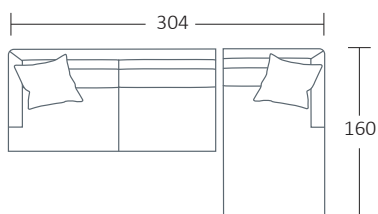

SIDE VIEW (CM)

Seat Height	Seat Depth	Back Height	Arm Height	Leg Height	Scatter Size
42	65	71	66	4	55 x 55 cm

DIMENSIONS (CM)

L 232 x D 107 x H 87  
4 Seater

L 212 x D 107 x H 87  
3 Seater

L 192 x D 107 x H 87  
2.5 Seater

L 107 x D 107 x H 42  
Ottoman Circle

L 107 x D 73 x H 42  
Ottoman Rectangle

L 107 x D 107 x H 42  
Ottoman Square

L 107 x D 107 x H 42  
Ottoman D-End

#australianmade

Refer to Molmic website for Timber Stains and Powdercoat colours.  
All designs remain the intellectual property of Molmic Furniture.  
Improvements or alterations to design, construction or dimensions may occur without notice.  
Molmic PTY LTD ABN 35 400 631 463

L 197 x D 107 x H 87  
3 Seater 1 Arm (LF/RF)

L 107 x D 160 x H 87  
Chaise (LF/RF)

---

MODULAR EXAMPLES

COMBINATION 1  
3 Seater 1 Arm (LF)  
Chaise (RF)

#australianmade

Refer to Molmic website for Timber Stains and Powdercoat colours.  
All designs remain the intellectual property of Molmic Furniture.  
Improvements or alterations to design, construction or dimensions may occur without notice.  
Molmic PTY LTD ABN 35 400 631 463