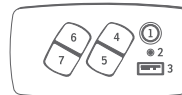

RML Buttons

1. USB switch on/off
2. USB light indicate
3. USB port
4. Extending footrest followed by recline
5. Backrest raises followed by retracting footrest
6. Extend Lumbar Support
7. Retract Lumbar Support

Power Relaxer Option

Legend:
[Open Lock] Unlock / Glider Function on
[Closed Lock] Locked / no Glider Function

Powered Glide Locker

Locker Buttons

1. Locker on
2. Locker off

Available for RM and RML (Standard and Large Size)