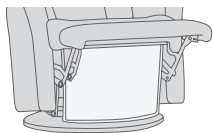

Options for all Relaxers

Front Skirt