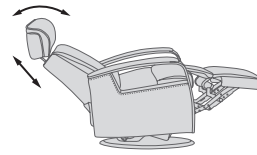

## Manual Relaxer Functions

Manual Recline

360° Swivel Function

Glide Function

Manual Height and Angle Adjustable Headrest

**Manual Relaxer Option**

Legend:  
 [Open Lock] Unlock / With Glide Function  
 [Closed Lock] Locked / Without Glide Function

## Power Relaxer Functions

Upgrade your Manual Relaxer to include a Powered recline on top of the standard Manual functions.

Powered Recline

180° Swivel Function