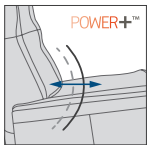

Power+ Relaxer Functions

Upgrade Manual features as additional Powered features on your Relaxer.

Powered Lumbar Support