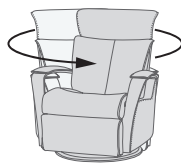

### 9. New Finger Guard Feature

Protective plastic covering over reclining mechanisms to reduce the risk of injury to yourself, children or pets while using the recliner.

## Manual Relaxer Functions

Manual Recline

360° Swivel Function

Glide Function

Manual Height and Angle Adjustable Headrest

**Manual Relaxer Option**

Legend:  
 [Open Lock] Unlock / With Glide Function  
 [Closed Lock] Locked / Without Glide Function