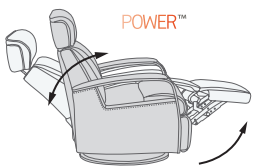

Powered Recline