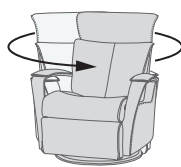

180° Swivel Function