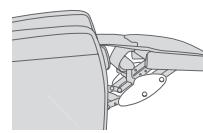

Safety Features for all Relaxers

Protective plastic covering Finger Guard

Measurements *

Product Code	Total Width	Total Depth	Total Height	Seat Width	Seat Height	Seat Depth	Total Depth (reclined)	Wall Clearance Requirement
RG275 / Standard / Manual	82.5 cm / 32.4 in	96 - 100 cm / 37.7 - 39.3 in	99.5 - 112.5 cm / 39.1 - 44.2 in	53 cm / 20.8 in	50 cm / 19.6 in	62 cm / 24.4 in	165 - 173 cm / 64.9 - 68.1 in	31 - 38 cm / 12.2 - 14.9 in
RG375 / Large / Manual	87.5 cm / 34.4 in	96 - 100 cm / 37.7 - 39.3 in	99.5 - 112.5 cm / 39.1 - 44.2 in	58 cm / 22.8 in	50 cm / 19.6 in	62 cm / 24.4 in	165 - 173 cm / 64.9 - 68.1 in	31 - 38 cm / 12.2 - 14.9 in
RM-RML275 / Standard / Motor	82.5 cm / 32.4 in	96 - 100 cm / 37.7 - 39.3 in	99.5 - 112.5 cm / 39.1 - 44.2 in	53 cm / 20.8 in	50 cm / 19.6 in	62 cm / 24.4 in	165 - 173 cm / 64.9 - 68.1 in	31 - 38 cm / 12.2 - 14.9 in
RM-RML375 / Large / Motor	87.5 cm / 34.4 in	96 - 100 cm / 37.7 - 39.3 in	99.5 - 112.5 cm / 39.1 - 44.2 in	58 cm / 22.8 in	50 cm / 19.6 in	62 cm / 24.4 in	165 - 173 cm / 64.9 - 68.1 in	31 - 38 cm / 12.2 - 14.9 in

* The dimensions are approximate and may vary with +/-2cm