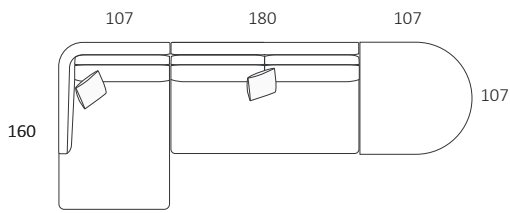

MODULAR COMBINATIONS

Chaise (LF)
3 Seater Bench
Ottoman D-End (RF)