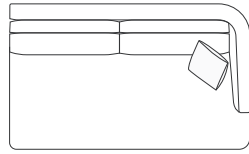

DIMENSIONS (CM)

L 232 x D 107 x H 87
4 Seater

L 212 x D 107 x H 87
3 Seater

L 192 x D 107 x H 87
2.5 Seater

L 197 x D 107 x H 87
3 Seater 1 Arm (LF/RF)

L 177 x D 107 x H 87
2.5 Seater 1 Arm (LF/RF)

L 157 x D 107 x H 87
2 Seater 1 Arm (LF/RF)

L 117 x D 107 x H 87
Chair 1 Arm (LF/RF)

L 107 x D 160 x H 87
Chaise (LF/RF)

#australianmade

NOTE: No alterations available

Refer to Molmic website for Timber Stains and Powdercoat colours.
All designs remain the intellectual property of Molmic Furniture.
Improvements or alterations to design, construction or dimensions may occur without notice.
Molmic PTY LTD ABN 35 400 631 463

DIMENSIONS (CM)

L 197 x D 107 x H 87
3 Seater 1 Arm (LF/RF)

L 177 x D 107 x H 87
2.5 Seater 1 Arm (LF/RF)

L 157 x D 107 x H 87
2 Seater 1 Arm (LF/RF)

L 117 x D 107 x H 87
Single 1 Arm (LF/RF)

L 180 x D 107 x H 87
3 Seater Bench

L 160 x D 107 x H 87
2.5 Seater Bench

L 140 x D 107 x H 87
2 Seater Bench

L 100 x D 107 x H 87
Single Bench

L 107 x D 160 x H 87
Chaise (LF/RF)

L 107 x D 107 x H 87
Corner

L 107 x D 107 x H 42
Ottoman Square