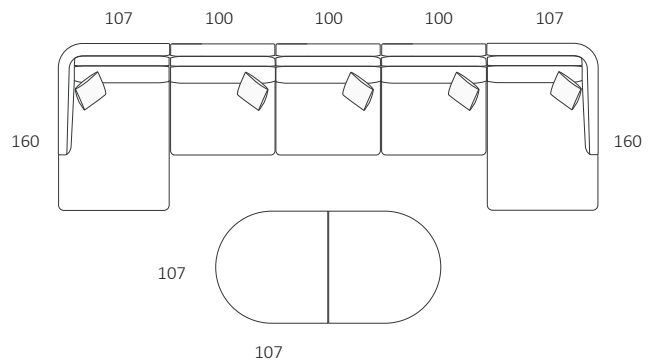

DIMENSIONS (CM)

L 232 x D 107 x H 87
4 Seater

L 212 x D 107 x H 87
3 Seater

L 192 x D 107 x H 87
2.5 Seater

L 197 x D 107 x H 87
3 Seater 1 Arm (LF/RF)

L 177 x D 107 x H 87
2.5 Seater 1 Arm (LF/RF)

L 157 x D 107 x H 87
2 Seater 1 Arm (LF/RF)

DIMENSIONS (CM)

L 197 x D 107 x H 87
3 Seater 1 Arm (LF/RF)

L 177 x D 107 x H 87
2.5 Seater 1 Arm (LF/RF)

L 157 x D 107 x H 87
2 Seater 1 Arm (LF/RF)

L 117 x D 107 x H 87
Single 1 Arm (LF/RF)

L 180 x D 107 x H 87
3 Seater Bench

L 107 x D 107 x H 42
Ottoman D-End

L 107 x D 107 x H 42
Ottoman Circle

#australianmade

NOTE: No alterations available

Refer to Molmic website for Timber Stains and Powdercoat colours.

All designs remain the intellectual property of Molmic Furniture.

Single 1 Arm (LF)
Corner
2.5 Seater 1 Arm (RF)

Single 1 Arm (LF) Single 1 Arm (RF)
Corner
Single Bench x2
Corner

Chaise (LF) Ottoman D-End (RF)
Single Bench x3
Chaise (RF)
Ottoman D-End (LF)

Chaise (LF) Ottoman Circle
3 Seater Bench
Corner
3 Seater 1 Arm (RF)