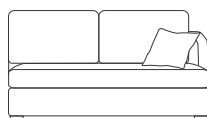

SIDE VIEW (CM)

Seat Height
42

Seat Depth
65

Back Height
71

Arm Height
66

Leg Height
4

Scatter Size
55 x 55 cm

Chaise Seat Depth
118

DIMENSIONS (CM)

L 232 x D 107 x H 87
4 Seater

L 212 x D 107 x H 87
3 Seater

L 192 x D 107 x H 87
2.5 Seater

L 197 x D 107 x H 87
3 Seater 1 Arm (LF/RF)

L 177 x D 107 x H 87
2.5 Seater 1 Arm (LF/RF)

L 157 x D 107 x H 87
2 Seater 1 Arm (LF/RF)

L 117 x D 107 x H 87
Chair 1 Arm (LF/RF)

L 107 x D 160 x H 87
Chaise (LF/RF)

#australianmade

NOTE: No alterations available

Refer to Molmic website for Timber Stains and Powdercoat colours.
All designs remain the intellectual property of Molmic Furniture.
Improvements or alterations to design, construction or dimensions may occur without notice.
Molmic PTY LTD ABN 35 400 631 463

DIMENSIONS (CM)

L 197 x D 107 x H 87
3 Seater 1 Arm (LF/RF)

L 177 x D 107 x H 87
2.5 Seater 1 Arm (LF/RF)

L 157 x D 107 x H 87
2 Seater 1 Arm (LF/RF)

L 117 x D 107 x H 87
Single 1 Arm (LF/RF)

L 180 x D 107 x H 87
3 Seater Bench