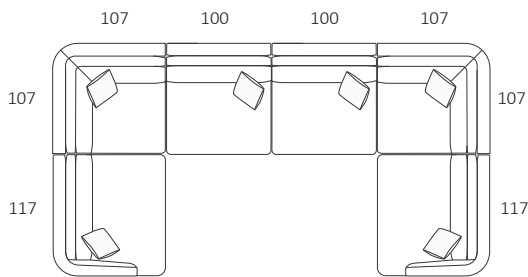

DIMENSIONS (CM)

L 197 x D 107 x H 87
3 Seater 1 Arm (LF/RF)

L 177 x D 107 x H 87
2.5 Seater 1 Arm (LF/RF)

L 157 x D 107 x H 87
2 Seater 1 Arm (LF/RF)

L 117 x D 107 x H 87
Single 1 Arm (LF/RF)

L 180 x D 107 x H 87
3 Seater Bench

L 160 x D 107 x H 87
2.5 Seater Bench

L 140 x D 107 x H 87
2 Seater Bench

L 100 x D 107 x H 87
Single Bench

L 107 x D 160 x H 87
Chaise (LF/RF)

L 107 x D 107 x H 87
Corner

L 107 x D 107 x H 42
Ottoman Square

L 107 x D 107 x H 42
Ottoman D-End

L 107 x D 107 x H 42
Ottoman Circle

#australianmade

NOTE: No alterations available

Refer to Molmic website for Timber Stains and Powdercoat colours.

All designs remain the intellectual property of Molmic Furniture.

Single 1 Arm (LF)
Corner
2.5 Seater 1 Arm (RF)

Single 1 Arm (LF) Single 1 Arm (RF)
Corner
Single Bench x2
Corner

Chaise (LF) Ottoman D-End (RF)
Single Bench x3
Chaise (RF)
Ottoman D-End (LF)

Chaise (LF) Ottoman Circle
3 Seater Bench
Corner
3 Seater 1 Arm (RF)