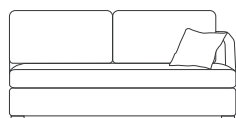

SIDE VIEW (CM)

Seat Height
42

Seat Depth
65

Back Height
71

Arm Height
66

Leg Height
4

Scatter Size
55 x 55 cm

Chaise Seat Depth
118

DIMENSIONS (CM)

L 232 x D 107 x H 87
4 Seater

L 212 x D 107 x H 87
3 Seater

L 192 x D 107 x H 87
2.5 Seater

L 197 x D 107 x H 87
3 Seater 1 Arm (LF/RF)

L 177 x D 107 x H 87
2.5 Seater 1 Arm (LF/RF)

L 157 x D 107 x H 87
2 Seater 1 Arm (LF/RF)

L 117 x D 107 x H 87
Chair 1 Arm (LF/RF)

L 107 x D 160 x H 87
Chaise (LF/RF)

#australianmade

NOTE: No alterations available

Refer to Molmic website for Timber Stains and Powdercoat colours.
All designs remain the intellectual property of Molmic Furniture.
Improvements or alterations to design, construction or dimensions may occur without notice.
Molmic PTY LTD ABN 35 400 631 463

DIMENSIONS (CM)

L 197 x D 107 x H 87
3 Seater 1 Arm (LF/RF)

L 177 x D 107 x H 87
2.5 Seater 1 Arm (LF/RF)

L 157 x D 107 x H 87
2 Seater 1 Arm (LF/RF)

L 117 x D 107 x H 87
Single 1 Arm (LF/RF)

L 180 x D 107 x H 87
3 Seater Bench