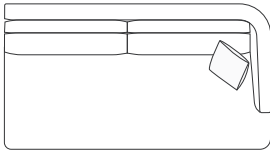

DIMENSIONS (CM)

L 232 x D 107 x H 87
4 Seater

L 212 x D 107 x H 87
3 Seater

L 192 x D 107 x H 87
2.5 Seater

L 197 x D 107 x H 87
3 Seater 1 Arm (LF/RF)

L 177 x D 107 x H 87
2.5 Seater 1 Arm (LF/RF)

L 157 x D 107 x H 87
2 Seater 1 Arm (LF/RF)

L 117 x D 107 x H 87
Chair 1 Arm (LF/RF)

L 107 x D 160 x H 87
Chaise (LF/RF)

#australianmade

NOTE: No alterations available

Refer to Molmic website for Timber Stains and Powdercoat colours.
All designs remain the intellectual property of Molmic Furniture.
Improvements or alterations to design, construction or dimensions may occur without notice.
Molmic PTY LTD ABN 35 400 631 463

DIMENSIONS (CM)

L 197 x D 107 x H 87
3 Seater 1 Arm (LF/RF)

L 177 x D 107 x H 87
2.5 Seater 1 Arm (LF/RF)

L 157 x D 107 x H 87
2 Seater 1 Arm (LF/RF)

L 117 x D 107 x H 87
Single 1 Arm (LF/RF)

L 180 x D 107 x H 87
3 Seater Bench

L 160 x D 107 x H 87
2.5 Seater Bench

L 140 x D 107 x H 87
2 Seater Bench

L 100 x D 107 x H 87
Single Bench

L 107 x D 160 x H 87
Chaise (LF/RF)

L 107 x D 107 x H 87
Corner

L 107 x D 107 x H 42
Ottoman Square