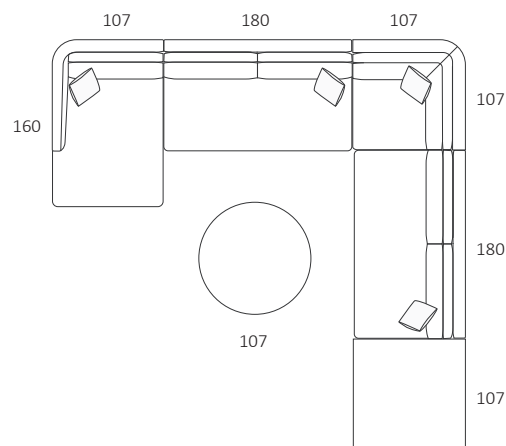

DIMENSIONS (CM)

L 232 x D 107 x H 87
4 Seater

L 212 x D 107 x H 87
3 Seater

L 192 x D 107 x H 87
2.5 Seater

L 197 x D 107 x H 87
3 Seater 1 Arm (LF/RF)

L 177 x D 107 x H 87
2.5 Seater 1 Arm (LF/RF)

L 157 x D 107 x H 87
2 Seater 1 Arm (LF/RF)

DIMENSIONS (CM)

L 197 x D 107 x H 87
3 Seater 1 Arm (LF/RF)

L 177 x D 107 x H 87
2.5 Seater 1 Arm (LF/RF)

L 157 x D 107 x H 87
2 Seater 1 Arm (LF/RF)

L 117 x D 107 x H 87
Single 1 Arm (LF/RF)

L 180 x D 107 x H 87
3 Seater Bench

L 160 x D 107 x H 87
2.5 Seater Bench

L 140 x D 107 x H 87
2 Seater Bench

L 100 x D 107 x H 87
Single Bench

L 107 x D 160 x H 87
Chaise (LF/RF)

L 107 x D 107 x H 87
Corner

L 107 x D 107 x H 42
Ottoman Square

Single 1 Arm (LF)
Corner
2.5 Seater 1 Arm (RF)

Single 1 Arm (LF) Single 1 Arm (RF)
Corner
Single Bench x2
Corner

Chaise (LF) Ottoman D-End (RF)
Single Bench x3
Chaise (RF)
Ottoman D-End (LF)

Chaise (LF) Ottoman Circle
3 Seater Bench
Corner
3 Seater 1 Arm (RF)