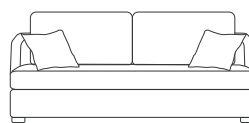

SIDE VIEW (CM)

Seat Height
42

Seat Depth
65

Back Height
71

Arm Height
66

Leg Height
4

Scatter Size
55 x 55 cm

Chaise Seat Depth
118

DIMENSIONS (CM)

L 232 x D 107 x H 87
4 Seater

L 212 x D 107 x H 87
3 Seater

L 192 x D 107 x H 87
2.5 Seater

L 197 x D 107 x H 87
3 Seater 1 Arm (LF/RF)

L 177 x D 107 x H 87
2.5 Seater 1 Arm (LF/RF)

L 157 x D 107 x H 87
2 Seater 1 Arm (LF/RF)

DIMENSIONS (CM)

L 197 x D 107 x H 87
3 Seater 1 Arm (LF/RF)

L 177 x D 107 x H 87
2.5 Seater 1 Arm (LF/RF)

L 157 x D 107 x H 87
2 Seater 1 Arm (LF/RF)

L 117 x D 107 x H 87
Single 1 Arm (LF/RF)

L 180 x D 107 x H 87
3 Seater Bench