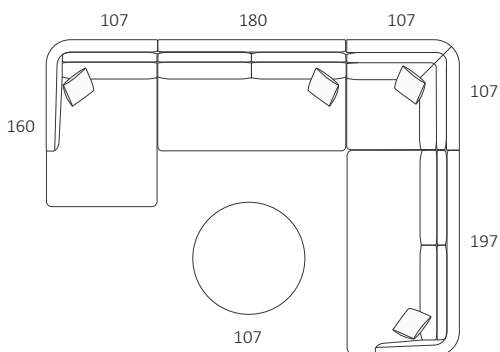

DIMENSIONS (CM)

L 232 x D 107 x H 87
4 Seater

L 212 x D 107 x H 87
3 Seater

L 192 x D 107 x H 87
2.5 Seater

L 197 x D 107 x H 87
3 Seater 1 Arm (LF/RF)

L 177 x D 107 x H 87
2.5 Seater 1 Arm (LF/RF)

L 157 x D 107 x H 87
2 Seater 1 Arm (LF/RF)

DIMENSIONS (CM)

L 197 x D 107 x H 87
3 Seater 1 Arm (LF/RF)

L 177 x D 107 x H 87
2.5 Seater 1 Arm (LF/RF)

L 157 x D 107 x H 87
2 Seater 1 Arm (LF/RF)

L 117 x D 107 x H 87
Single 1 Arm (LF/RF)

L 180 x D 107 x H 87
3 Seater Bench

L 107 x D 107 x H 42
Ottoman D-End

L 107 x D 107 x H 42
Ottoman Circle

#australianmade

NOTE: No alterations available

Refer to Molmic website for Timber Stains and Powdercoat colours.

All designs remain the intellectual property of Molmic Furniture.

Single 1 Arm (LF)
Corner
2.5 Seater 1 Arm (RF)

Single 1 Arm (LF) Single 1 Arm (RF)
Corner
Single Bench x2
Corner

Chaise (LF) Ottoman D-End (RF)
Single Bench x3
Chaise (RF)
Ottoman D-End (LF)

Chaise (LF) Ottoman Circle
3 Seater Bench
Corner
3 Seater 1 Arm (RF)