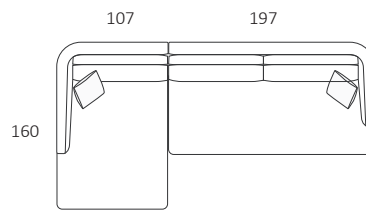

DIMENSIONS (CM)

L 197 x D 107 x H 87
3 Seater 1 Arm (LF/RF)

L 177 x D 107 x H 87
2.5 Seater 1 Arm (LF/RF)

L 157 x D 107 x H 87
2 Seater 1 Arm (LF/RF)

L 117 x D 107 x H 87
Single 1 Arm (LF/RF)

L 180 x D 107 x H 87
3 Seater Bench

L 107 x D 107 x H 42
Ottoman D-End

L 107 x D 107 x H 42
Ottoman Circle

#australianmade

NOTE: No alterations available

Refer to Molmic website for Timber Stains and Powdercoat colours.

All designs remain the intellectual property of Molmic Furniture.

Improvements or alterations to design, construction or dimensions may occur without notice.

Molmic PTY LTD ABN 35 400 631 463

MODULAR COMBINATIONS

Chaise (LF)
3 Seater Bench
Ottoman D-End (RF)

Chaise (LF)
3 Seater 1 Arm (RF)

Single 1 Arm (LF)
Corner
2.5 Seater 1 Arm (RF)

Single 1 Arm (LF) Single 1 Arm (RF)
Corner
Single Bench x2
Corner

Chaise (LF) Ottoman D-End (RF)
Single Bench x3
Chaise (RF)
Ottoman D-End (LF)

Chaise (LF) Ottoman Circle
3 Seater Bench
Corner
3 Seater 1 Arm (RF)