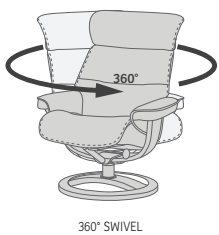

Three seat height options (ring base)

Two ottoman height options (ring base)

360° Swivel

Adjustable Headrest

Effortless Reclining

2 Sizes

Freestanding Footstool

NORDIC 93 RECLINER & OTTOMAN

FUNCTIONS

BASE OPTIONS

DIMENSIONS

CHAIR SIZE	TOTAL WIDTH	TOTAL DEPTH	TOTAL HEIGHT	SEAT WIDTH	SEAT HEIGHT	SEAT DEPTH
Nordic 93 standard size	79 cm / 31.1 in	77 cm / 30.3 in	102 - 115 cm / 40.1 - 45.2 in	50 cm / 19.6 in	46 cm / 18.1 in	50 cm / 19.6 in
Nordic 93 large size	84 cm / 33 in	80 cm / 31.4 in	104 - 116 cm / 40.9 - 45.6 in	55 cm / 21.6 in	46 cm / 18.1 in	50 cm / 19.6 in
Nordic 93 Ottoman	53 cm / 20.8 in	47 cm / 18.5 in	48 cm / 18.8 in		36 cm / 14.1 in	

* The dimensions are approximate and may vary with +/-2cm

imgcomfort.com