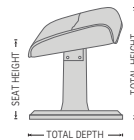

Three seat height options (ring base)

Two ottoman height options (ring base)

360° Swivel

Adjustable Headrest

Effortless Reclining

2 Sizes

Freestanding Footstool

NORDIC 93 RECLINER & OTTOMAN

FUNCTIONS

BASE OPTIONS

DIMENSIONS

CHAIR SIZE	TOTAL WIDTH	TOTAL DEPTH	TOTAL HEIGHT	SEAT WIDTH	SEAT HEIGHT	SEAT DEPTH
Nordic 93 standard size	79 cm / 31.1 in	77 cm / 30.3 in	102 - 115 cm / 40.1 - 45.2 in	50 cm / 19.6 in	46 cm / 18.1 in	50 cm / 19.6 in
Nordic 93 large size	84 cm / 33 in	80 cm / 31.4 in	104 - 116 cm / 40.9 - 45.6 in	55 cm / 21.6 in	46 cm / 18.1 in	50 cm / 19.6 in
Nordic 93 Ottoman	53 cm / 20.8 in	47 cm / 18.5 in	48 cm / 18.8 in		36 cm / 14.1 in	

* The dimensions are approximate and may vary with +/-2cm

imgcomfort.com