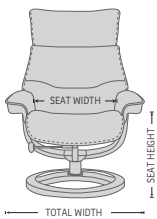

Three seat height options (ring base)

Two ottoman height options (ring base)

360° Swivel

Adjustable Headrest

Effortless Reclining

2 Sizes

Freestanding Footstool

NORDIC 93 RECLINER & OTTOMAN

FUNCTIONS

BASE OPTIONS

DIMENSIONS

CHAIR SIZE	TOTAL WIDTH	TOTAL DEPTH	TOTAL HEIGHT	SEAT WIDTH	SEAT HEIGHT	SEAT DEPTH
Nordic 93 standard size	79 cm / 31.1 in	77 cm / 30.3 in	102 - 115 cm / 40.1 - 45.2 in	50 cm / 19.6 in	46 cm / 18.1 in	50 cm / 19.6 in
Nordic 93 large size	84 cm / 33 in	80 cm / 31.4 in	104 - 116 cm / 40.9 - 45.6 in	55 cm / 21.6 in	46 cm / 18.1 in	50 cm / 19.6 in
Nordic 93 Ottoman	53 cm / 20.8 in	47 cm / 18.5 in	48 cm / 18.8 in		36 cm / 14.1 in	

* The dimensions are approximate and may vary with +/-2cm

imgcomfort.com