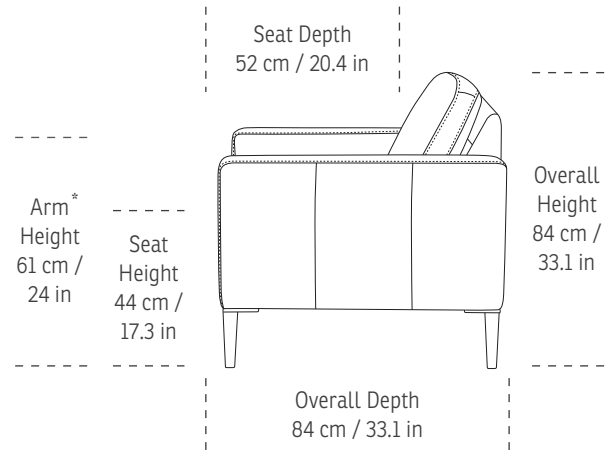

See warranty policy for more details.

\*Note: Arm height for this frame is measured at the highest point of the arm.

\*The dimensions are approximate and may vary with +/- 2cm.

N120 - 1 seat

88 cm / 34.6 in

150 (75) cm / 59 (29.5) in

N120 - 3 seat w/o arms

180 (60) cm / 70.8 (23.6) in

N120 - 3 seat duo w/o arms

180 (90) cm / 70.8 (35.4) in

Corner

84 cm / 33 in

84 cm / 33 in

Pall

60 cm / 23.6 in

90 cm / 35.4 in

N120 - Long seat + 2s

W: 208 cm / 81.8 in  
D: 148 cm / 58.2 in

N120 - Long Seat + 2s + corner + 2s

W: 278 cm / 109.4 in  
D: 218 cm / 85.8 in

N120 - 3s + corner + 2s

W: 278 cm / 109.4 in  
D: 218 cm / 85.8 in

Long seat

148 cm / 58.2 in

60 cm / 23.6 in

N120 - Arm

W: 14 cm / 5.5 in  
D: 84 cm / 33 in

imgcomfort.com