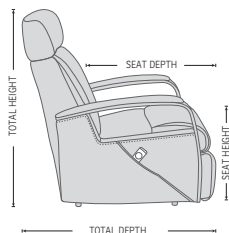

## FUNCTIONS

INTEGRATED FOOTSTOOL

EFFORTLESS RECLINING

HEIGHT ADJUSTABLE HEAD AND NECK SUPPORT

LIFT CHAIR

## DIMENSIONS

CHAIR SIZE	TOTAL WIDTH	TOTAL DEPTH	TOTAL HEIGHT	SEAT WIDTH	SEAT HEIGHT	SEAT DEPTH	TOTAL DEPTH (reclined)	WALL CLEARANCE REQUIREMENT
MF275 Majesty standard size with chaise	80 cm / 31.4 in	94-98 cm / 37-38.5 in	104-117 & 142-154 cm / 40.9-46 & 55.9-60.6 in	56 cm / 22 in	48 cm / 18.8 in	57 cm / 22.4 in	176-189 cm / 69.2-74.4 in	43-51 cm / 16.9-20 in
MF375 Majesty large size with chaise	86 cm / 33.8 in	94-98 cm / 37-38.5 in	104-117 & 142-154 cm / 40.9-46 & 55.9-60.6 in	56 cm / 22 in	48 cm / 18.8 in	57 cm / 22.4 in	176-189 cm / 69.2-74.4 in	43-51 cm / 16.9-20 in