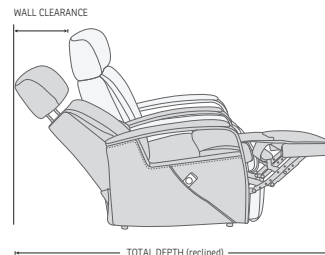

## FUNCTIONS

INTEGRATED FOOTSTOOL

EFFORTLESS RECLINING

HEIGHT ADJUSTABLE HEAD AND NECK SUPPORT

LIFT CHAIR

## DIMENSIONS

CHAIR SIZE	TOTAL WIDTH	TOTAL DEPTH	TOTAL HEIGHT	SEAT WIDTH	SEAT HEIGHT	SEAT DEPTH	TOTAL DEPTH (reclined)	WALL CLEARANCE REQUIREMENT
MF275 Majesty standard size with chaise	80 cm / 31.4 in	94-98 cm / 37-38.5 in	104-117 & 142-154 cm / 40.9-46 & 55.9-60.6 in	56 cm / 22 in	48 cm / 18.8 in	57 cm / 22.4 in	176-189 cm / 69.2-74.4 in	43-51 cm / 16.9-20 in
MF375 Majesty large size with chaise	86 cm / 33.8 in	94-98 cm / 37-38.5 in	104-117 & 142-154 cm / 40.9-46 & 55.9-60.6 in	56 cm / 22 in	48 cm / 18.8 in	57 cm / 22.4 in	176-189 cm / 69.2-74.4 in	43-51 cm / 16.9-20 in