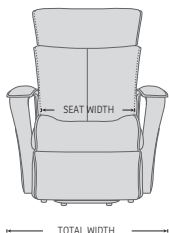

## FUNCTIONS

INTEGRATED FOOTSTOOL

EFFORTLESS RECLINING

HEIGHT ADJUSTABLE HEAD AND NECK SUPPORT

LIFT CHAIR

## DIMENSIONS

CHAIR SIZE	TOTAL WIDTH	TOTAL DEPTH	TOTAL HEIGHT	SEAT WIDTH	SEAT HEIGHT	SEAT DEPTH	TOTAL DEPTH (reclined)	WALL CLEARANCE REQUIREMENT
MF275 Majesty standard size with chaise	80 cm / 31.4 in	94-98 cm / 37-38.5 in	104-117 & 142-154 cm / 40.9-46 & 55.9-60.6 in	56 cm / 22 in	48 cm / 18.8 in	57 cm / 22.4 in	176-189 cm / 69.2-74.4 in	43-51 cm / 16.9-20 in
MF375 Majesty large size with chaise	86 cm / 33.8 in	94-98 cm / 37-38.5 in	104-117 & 142-154 cm / 40.9-46 & 55.9-60.6 in	56 cm / 22 in	48 cm / 18.8 in	57 cm / 22.4 in	176-189 cm / 69.2-74.4 in	43-51 cm / 16.9-20 in