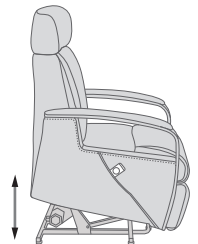

## FUNCTIONS

INTEGRATED FOOTSTOOL

EFFORTLESS RECLINING

HEIGHT ADJUSTABLE HEAD AND NECK SUPPORT

LIFT CHAIR

## DIMENSIONS

CHAIR SIZE	TOTAL WIDTH	TOTAL DEPTH	TOTAL HEIGHT	SEAT WIDTH	SEAT HEIGHT	SEAT DEPTH	TOTAL DEPTH (reclined)	WALL CLEARANCE REQUIREMENT
MF275 Majesty standard size with chaise	80 cm / 31.4 in	94-98 cm / 37-38.5 in	104-117 & 142-154 cm / 40.9-46 & 55.9-60.6 in	56 cm / 22 in	48 cm / 18.8 in	57 cm / 22.4 in	176-189 cm / 69.2-74.4 in	43-51 cm / 16.9-20 in
MF375 Majesty large size with chaise	86 cm / 33.8 in	94-98 cm / 37-38.5 in	104-117 & 142-154 cm / 40.9-46 & 55.9-60.6 in	56 cm / 22 in	48 cm / 18.8 in	57 cm / 22.4 in	176-189 cm / 69.2-74.4 in	43-51 cm / 16.9-20 in