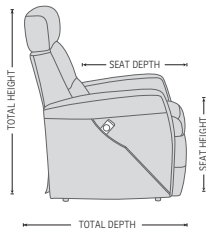

DESIGNED IN NORWAY

See warranty policy for more details.

Integrated footstool

Effortless reclining

Adjustable head- and neck support

Lift chair

DIVANI MULTIFUNCTIONAL CHAIR

FUNCTIONS

INTEGRATED FOOTSTOOL

EFFORTLESS RECLINING

HEIGHT ADJUSTABLE HEAD AND NECK SUPPORT

LIFT CHAIR

DIMENSIONS

TOTAL WIDTH

TOTAL DEPTH

TOTAL DEPTH (reclined)

CHAIR SIZE	TOTAL WIDTH	TOTAL DEPTH	TOTAL HEIGHT	SEAT WIDTH	SEAT HEIGHT	SEAT DEPTH	TOTAL DEPTH (reclined)	WALL CLEARANCE REQUIREMENT
MF224 Divani standard size	76 cm / 29.9 in	86-90 cm / 33.8-35.4 in	103-116 & 140-153 cm / 40.5-45.6 & 55.1-60.2 in	50 cm / 19.6 in	48 cm / 18.8 in	55 cm / 21.6 in	175-187 cm / 68.8-73.6 in	43-56 cm / 16.9-22 in
MF225 Divani standard size with chaise	76 cm / 29.9 in	88-92 cm / 34.6-36.2 in	103-116 & 140-153 cm / 40.5-45.6 & 55.1-60.2 in	49.5 cm / 19.4 in	48 cm / 18.8 in	57 cm / 22.4 in	175-187 cm / 68.8-73.6 in	43-56 cm / 16.9-22 in
MF324 Divani large size	81 cm / 31.8 in	86-90 cm / 33.8-35.4 in	103-116 & 140-153 cm / 40.5-45.6 & 55.1-60.2 in	54.5 cm / 21.4 in	47 cm / 18.5 in	55 cm / 21.6 in	175-187 cm / 68.8-73.6 in	43-56 cm / 16.9-22 in
MF325 Divani large size with chaise	81 cm / 31.8 in	88-92 cm / 34.6-36.2 in	103-116 & 140-153 cm / 40.5-45.6 & 55.1-60.2 in	54.5 cm / 21.4 in	47 cm / 18.5 in	57 cm / 22.4 in	175-187 cm / 68.8-73.6 in	43-56 cm / 16.9-22 in