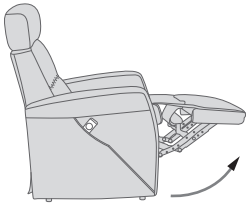

DESIGNED IN NORWAY

See warranty policy for more details.

Integrated footstool

Effortless reclining

Adjustable head- and neck support

Lift chair

DIVANI MULTIFUNCTIONAL CHAIR

FUNCTIONS

INTEGRATED FOOTSTOOL

EFFORTLESS RECLINING

HEIGHT ADJUSTABLE HEAD AND NECK SUPPORT

LIFT CHAIR

DIMENSIONS

TOTAL WIDTH

TOTAL DEPTH

TOTAL DEPTH (reclined)