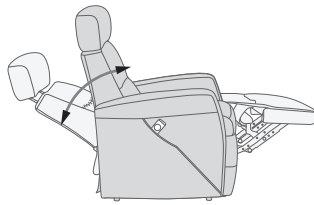

DESIGNED IN NORWAY

See warranty policy for more details.

Integrated footstool

Effortless reclining

Adjustable head- and neck support

Lift chair

DIVANI MULTIFUNCTIONAL CHAIR

FUNCTIONS

INTEGRATED FOOTSTOOL

EFFORTLESS RECLINING

HEIGHT ADJUSTABLE HEAD AND NECK SUPPORT

LIFT CHAIR

DIMENSIONS

TOTAL WIDTH

TOTAL DEPTH

TOTAL DEPTH (reclined)