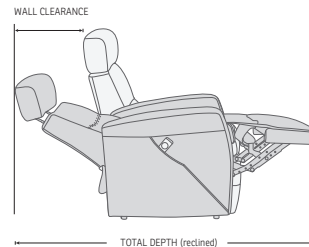

INTEGRATED FOOTSTOOL

EFFORTLESS RECLINING

HEIGHT ADJUSTABLE HEAD AND NECK SUPPORT

LIFT CHAIR

DIMENSIONS

TOTAL WIDTH

TOTAL DEPTH

TOTAL DEPTH (reclined)

CHAIR SIZE	TOTAL WIDTH	TOTAL DEPTH	TOTAL HEIGHT	SEAT WIDTH	SEAT HEIGHT	SEAT DEPTH	TOTAL DEPTH (reclined)	WALL CLEARANCE REQUIREMENT
MF224 Divani standard size	76 cm / 29.9 in	86-90 cm / 33.8-35.4 in	103-116 & 140-153 cm / 40.5-45.6 & 55.1-60.2 in	50 cm / 19.6 in	48 cm / 18.8 in	55 cm / 21.6 in	175-187 cm / 68.8-73.6 in	43-56 cm / 16.9-22 in
MF225 Divani standard size with chaise	76 cm / 29.9 in	88-92 cm / 34.6-36.2 in	103-116 & 140-153 cm / 40.5-45.6 & 55.1-60.2 in	49.5 cm / 19.4 in	48 cm / 18.8 in	57 cm / 22.4 in	175-187 cm / 68.8-73.6 in	43-56 cm / 16.9-22 in
MF324 Divani large size	81 cm / 31.8 in	86-90 cm / 33.8-35.4 in	103-116 & 140-153 cm / 40.5-45.6 & 55.1-60.2 in	54.5 cm / 21.4 in	47 cm / 18.5 in	55 cm / 21.6 in	175-187 cm / 68.8-73.6 in	43-56 cm / 16.9-22 in
MF325 Divani large size with chaise	81 cm / 31.8 in	88-92 cm / 34.6-36.2 in	103-116 & 140-153 cm / 40.5-45.6 & 55.1-60.2 in	54.5 cm / 21.4 in	47 cm / 18.5 in	57 cm / 22.4 in	175-187 cm / 68.8-73.6 in	43-56 cm / 16.9-22 in