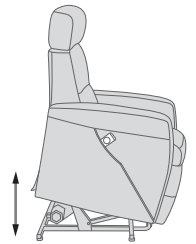

DESIGNED IN NORWAY

See warranty policy for more details.

Integrated footstool

Effortless reclining

Adjustable head- and neck support

Lift chair

DIVANI MULTIFUNCTIONAL CHAIR

FUNCTIONS

INTEGRATED FOOTSTOOL

EFFORTLESS RECLINING

HEIGHT ADJUSTABLE HEAD AND NECK SUPPORT

LIFT CHAIR

DIMENSIONS

TOTAL WIDTH

TOTAL DEPTH

TOTAL DEPTH (reclined)

CHAIR SIZE	TOTAL WIDTH	TOTAL DEPTH	TOTAL HEIGHT	SEAT WIDTH	SEAT HEIGHT	SEAT DEPTH	TOTAL DEPTH (reclined)	WALL CLEARANCE REQUIREMENT
MF224 Divani standard size	76 cm / 29.9 in	86-90 cm / 33.8-35.4 in	103-116 & 140-153 cm / 40.5-45.6 & 55.1-60.2 in	50 cm / 19.6 in	48 cm / 18.8 in	55 cm / 21.6 in	175-187 cm / 68.8-73.6 in	43-56 cm / 16.9-22 in
MF225 Divani standard size with chaise	76 cm / 29.9 in	88-92 cm / 34.6-36.2 in	103-116 & 140-153 cm / 40.5-45.6 & 55.1-60.2 in	49.5 cm / 19.4 in	48 cm / 18.8 in	57 cm / 22.4 in	175-187 cm / 68.8-73.6 in	43-56 cm / 16.9-22 in
MF324 Divani large size	81 cm / 31.8 in	86-90 cm / 33.8-35.4 in	103-116 & 140-153 cm / 40.5-45.6 & 55.1-60.2 in	54.5 cm / 21.4 in	47 cm / 18.5 in	55 cm / 21.6 in	175-187 cm / 68.8-73.6 in	43-56 cm / 16.9-22 in
MF325 Divani large size with chaise	81 cm / 31.8 in	88-92 cm / 34.6-36.2 in	103-116 & 140-153 cm / 40.5-45.6 & 55.1-60.2 in	54.5 cm / 21.4 in	47 cm / 18.5 in	57 cm / 22.4 in	175-187 cm / 68.8-73.6 in	43-56 cm / 16.9-22 in