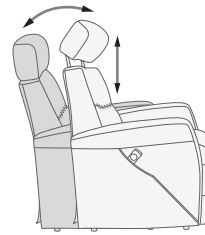

DESIGNED IN NORWAY

See warranty policy for more details.

Integrated footstool

Effortless reclining

Adjustable head- and neck support

Lift chair

DIVANI MULTIFUNCTIONAL CHAIR

FUNCTIONS

INTEGRATED FOOTSTOOL

EFFORTLESS RECLINING

HEIGHT ADJUSTABLE HEAD AND NECK SUPPORT

LIFT CHAIR

DIMENSIONS

TOTAL WIDTH

TOTAL DEPTH

TOTAL DEPTH (reclined)