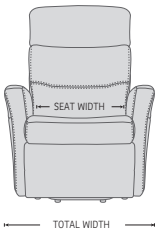

CONVENIENT FEATURES

Side pocket storage keeps the hand control always within reach. Pocket storage offers also room for books and magazines.

BATTERY BACKUP

All chairs come with battery backup SMPS transformer allowing user to exit chair even when there is a power outage.

DESIGNED IN NORWAY

See warranty policy for more details.

Integrated footstool

Effortless reclining

Adjustable head- and neck support

Lift chair

DIVANI MULTIFUNCTIONAL CHAIR

FUNCTIONS

INTEGRATED FOOTSTOOL

EFFORTLESS RECLINING

HEIGHT ADJUSTABLE HEAD AND NECK SUPPORT

LIFT CHAIR

DIMENSIONS

TOTAL WIDTH

TOTAL DEPTH

TOTAL DEPTH (reclined)

CHAIR SIZE	TOTAL WIDTH	TOTAL DEPTH	TOTAL HEIGHT	SEAT WIDTH	SEAT HEIGHT	SEAT DEPTH	TOTAL DEPTH (reclined)	WALL CLEARANCE REQUIREMENT
MF224 Divani standard size	76 cm / 29.9 in	86-90 cm / 33.8-35.4 in	103-116 & 140-153 cm / 40.5-45.6 & 55.1-60.2 in	50 cm / 19.6 in	48 cm / 18.8 in	55 cm / 21.6 in	175-187 cm / 68.8-73.6 in	43-56 cm / 16.9-22 in
MF225 Divani standard size with chaise	76 cm / 29.9 in	88-92 cm / 34.6-36.2 in	103-116 & 140-153 cm / 40.5-45.6 & 55.1-60.2 in	49.5 cm / 19.4 in	48 cm / 18.8 in	57 cm / 22.4 in	175-187 cm / 68.8-73.6 in	43-56 cm / 16.9-22 in
MF324 Divani large size	81 cm / 31.8 in	86-90 cm / 33.8-35.4 in	103-116 & 140-153 cm / 40.5-45.6 & 55.1-60.2 in	54.5 cm / 21.4 in	47 cm / 18.5 in	55 cm / 21.6 in	175-187 cm / 68.8-73.6 in	43-56 cm / 16.9-22 in
MF325 Divani large size with chaise	81 cm / 31.8 in	88-92 cm / 34.6-36.2 in	103-116 & 140-153 cm / 40.5-45.6 & 55.1-60.2 in	54.5 cm / 21.4 in	47 cm / 18.5 in	57 cm / 22.4 in	175-187 cm / 68.8-73.6 in	43-56 cm / 16.9-22 in