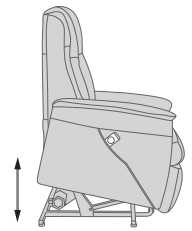

BRANDO MULTIFUNCTIONAL CHAIR

FUNCTIONS

DIMENSIONS

*OPTIONAL "SUPPORT" (S) MOTOR FUNCTION

The "Support" (S) Motor Function is optional on the MFS294, MFS295, MFS394 and MFS395, and provides Power operated Headrest and Neck support as well as Power Lumbar support.

Both functions enhance effortlessly the natural curvature of your spine giving you relaxing support.

CHAIR SIZE	TOTAL WIDTH	TOTAL DEPTH	TOTAL HEIGHT	SEAT WIDTH	SEAT HEIGHT	SEAT DEPTH	TOTAL DEPTH (reclined)	WALL CLEARANCE REQUIREMENT
MF294 Brando standard size	80 cm / 31.4 in	90 cm / 35.4 in	105.5 - 142.5 cm / 41.5 - 56.1 in	49 cm / 19.2 in	49 cm / 19.2 in	56 cm / 22 in	175 cm / 68.8 in	42 cm / 16.5 in
MF295 Brando standard size with chaise	80 cm / 31.4 in	92 cm / 36.2 in	105.5 - 142.5 cm / 41.5 - 56.1 in	49 cm / 19.2 in	49 cm / 19.2 in	56 cm / 22 in	175 cm / 68.8 in	42 cm / 16.5 in
MF394 Brando large size	84 cm / 33 in	90 cm / 35.4 in	105.5 - 142.5 cm / 41.5 - 56.1 in	53 cm / 20.8 in	49 cm / 19.2 in	56 cm / 22 in	175 cm / 68.8 in	43 cm / 16.9 in
MF395 Brando large size with chaise	84 cm / 33 in	92 cm / 36.2 in	105.5 - 142.5 cm / 41.5 - 56.1 in	53 cm / 20.8 in	49 cm / 19.2 in	56 cm / 22 in	175 cm / 68.8 in	43 cm / 16.9 in
MFS294 Brando standard size	80 cm / 31.4 in	90 cm / 35.4 in	109 - 144 cm / 42.9 - 56.6 in	49 cm / 19.2 in	48 cm / 18.8 in	53 cm / 20.8 in	164 cm / 64.5 in	38 cm / 14.9 in
MFS295 Brando standard size with chaise	80 cm / 31.4 in	90 cm / 35.4 in	109 - 144 cm / 42.9 - 56.6 in	49 cm / 19.2 in	48 cm / 18.8 in	53 cm / 20.8 in	164 cm / 64.5 in	38 cm / 14.9 in
MFS394 Brando large size	85 cm / 33.4 in	91 cm / 35.8 in	109 - 144 cm / 42.9 - 56.6 in	54 cm / 21.2 in	48 cm / 18.8 in	53 cm / 20.8 in	164 cm / 64.5 in	38 cm / 14.9 in
MFS395 Brando large size with chaise	85 cm / 33.4 in	91 cm / 35.8 in	109 - 144 cm / 42.9 - 56.6 in	54 cm / 21.2 in	48 cm / 18.8 in	53 cm / 20.8 in	164 cm / 64.5 in	38 cm / 14.9 in

* The dimensions are approximate and may vary with +/-2cm

imgcomfort.com