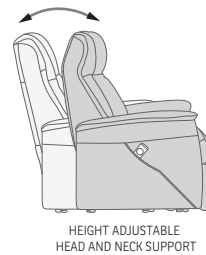

BRANDO MULTIFUNCTIONAL CHAIR

FUNCTIONS

DIMENSIONS

*OPTIONAL "SUPPORT" (S) MOTOR FUNCTION

The "Support" (S) Motor Function is optional on the MFS294, MFS295, MFS394 and MFS395, and provides Power operated Headrest and Neck support as well as Power Lumbar support.

Both functions enhance effortlessly the natural curvature of your spine giving you relaxing support.

CHAIR SIZE	TOTAL WIDTH	TOTAL DEPTH	TOTAL HEIGHT	SEAT WIDTH	SEAT HEIGHT	SEAT DEPTH	TOTAL DEPTH (reclined)	WALL CLEARANCE REQUIREMENT
MF294 Brando standard size	80 cm / 31.4 in	90 cm / 35.4 in	105.5 - 142.5 cm / 41.5 - 56.1 in	49 cm / 19.2 in	49 cm / 19.2 in	56 cm / 22 in	175 cm / 68.8 in	42 cm / 16.5 in
MF295 Brando standard size with chaise	80 cm / 31.4 in	92 cm / 36.2 in	105.5 - 142.5 cm / 41.5 - 56.1 in	49 cm / 19.2 in	49 cm / 19.2 in	56 cm / 22 in	175 cm / 68.8 in	42 cm / 16.5 in
MF394 Brando large size	84 cm / 33 in	90 cm / 35.4 in	105.5 - 142.5 cm / 41.5 - 56.1 in	53 cm / 20.8 in	49 cm / 19.2 in	56 cm / 22 in	175 cm / 68.8 in	43 cm / 16.9 in
MF395 Brando large size with chaise	84 cm / 33 in	92 cm / 36.2 in	105.5 - 142.5 cm / 41.5 - 56.1 in	53 cm / 20.8 in	49 cm / 19.2 in	56 cm / 22 in	175 cm / 68.8 in	43 cm / 16.9 in
MFS294 Brando standard size	80 cm / 31.4 in	90 cm / 35.4 in	109 - 144 cm / 42.9 - 56.6 in	49 cm / 19.2 in	48 cm / 18.8 in	53 cm / 20.8 in	164 cm / 64.5 in	38 cm / 14.9 in
MFS295 Brando standard size with chaise	80 cm / 31.4 in	90 cm / 35.4 in	109 - 144 cm / 42.9 - 56.6 in	49 cm / 19.2 in	48 cm / 18.8 in	53 cm / 20.8 in	164 cm / 64.5 in	38 cm / 14.9 in
MFS394 Brando large size	85 cm / 33.4 in	91 cm / 35.8 in	109 - 144 cm / 42.9 - 56.6 in	54 cm / 21.2 in	48 cm / 18.8 in	53 cm / 20.8 in	164 cm / 64.5 in	38 cm / 14.9 in
MFS395 Brando large size with chaise	85 cm / 33.4 in	91 cm / 35.8 in	109 - 144 cm / 42.9 - 56.6 in	54 cm / 21.2 in	48 cm / 18.8 in	53 cm / 20.8 in	164 cm / 64.5 in	38 cm / 14.9 in

* The dimensions are approximate and may vary with +/-2cm

imgcomfort.com