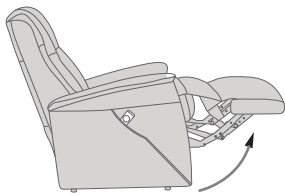

DESIGNED IN NORWAY

See warranty policy for more details.

Integrated footstool

Effortless reclining

Adjustable head-and neck support

Lumbar support

Lift chair

BRANDO MULTIFUNCTIONAL CHAIR

FUNCTIONS

DIMENSIONS

*OPTIONAL "SUPPORT" (S) MOTOR FUNCTION

The "Support" (S) Motor Function is optional on the MFS294, MFS295, MFS394 and MFS395, and provides Power operated Headrest and Neck support as well as Power Lumbar support.