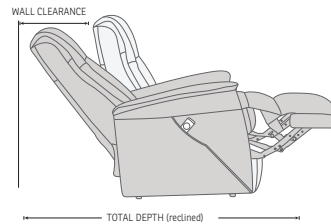

DIMENSIONS

*OPTIONAL "SUPPORT" (S) MOTOR FUNCTION

The "Support" (S) Motor Function is optional on the MFS294, MFS295, MFS394 and MFS395, and provides Power operated Headrest and Neck support as well as Power Lumbar support.

Both functions enhance effortlessly the natural curvature of your spine giving you relaxing support.

CHAIR SIZE	TOTAL WIDTH	TOTAL DEPTH	TOTAL HEIGHT	SEAT WIDTH	SEAT HEIGHT	SEAT DEPTH	TOTAL DEPTH (reclined)	WALL CLEARANCE REQUIREMENT
MF294 Brando standard size	80 cm / 31.4 in	90 cm / 35.4 in	105.5 - 142.5 cm / 41.5 - 56.1 in	49 cm / 19.2 in	49 cm / 19.2 in	56 cm / 22 in	175 cm / 68.8 in	42 cm / 16.5 in
MF295 Brando standard size with chaise	80 cm / 31.4 in	92 cm / 36.2 in	105.5 - 142.5 cm / 41.5 - 56.1 in	49 cm / 19.2 in	49 cm / 19.2 in	56 cm / 22 in	175 cm / 68.8 in	42 cm / 16.5 in
MF394 Brando large size	84 cm / 33 in	90 cm / 35.4 in	105.5 - 142.5 cm / 41.5 - 56.1 in	53 cm / 20.8 in	49 cm / 19.2 in	56 cm / 22 in	175 cm / 68.8 in	43 cm / 16.9 in
MF395 Brando large size with chaise	84 cm / 33 in	92 cm / 36.2 in	105.5 - 142.5 cm / 41.5 - 56.1 in	53 cm / 20.8 in	49 cm / 19.2 in	56 cm / 22 in	175 cm / 68.8 in	43 cm / 16.9 in
MFS294 Brando standard size	80 cm / 31.4 in	90 cm / 35.4 in	109 - 144 cm / 42.9 - 56.6 in	49 cm / 19.2 in	48 cm / 18.8 in	53 cm / 20.8 in	164 cm / 64.5 in	38 cm / 14.9 in
MFS295 Brando standard size with chaise	80 cm / 31.4 in	90 cm / 35.4 in	109 - 144 cm / 42.9 - 56.6 in	49 cm / 19.2 in	48 cm / 18.8 in	53 cm / 20.8 in	164 cm / 64.5 in	38 cm / 14.9 in
MFS394 Brando large size	85 cm / 33.4 in	91 cm / 35.8 in	109 - 144 cm / 42.9 - 56.6 in	54 cm / 21.2 in	48 cm / 18.8 in	53 cm / 20.8 in	164 cm / 64.5 in	38 cm / 14.9 in
MFS395 Brando large size with chaise	85 cm / 33.4 in	91 cm / 35.8 in	109 - 144 cm / 42.9 - 56.6 in	54 cm / 21.2 in	48 cm / 18.8 in	53 cm / 20.8 in	164 cm / 64.5 in	38 cm / 14.9 in

* The dimensions are approximate and may vary with +/-2cm

imgcomfort.com