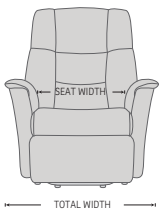

DIMENSIONS