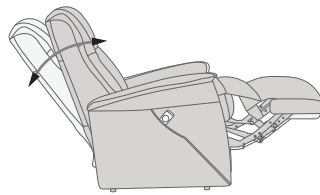

DESIGNED IN NORWAY

See warranty policy for more details.

Integrated footstool

Effortless reclining

Adjustable head-and neck support

Lumbar support

Lift chair

BRANDO MULTIFUNCTIONAL CHAIR

FUNCTIONS

DIMENSIONS

*OPTIONAL "SUPPORT" (S) MOTOR FUNCTION

The "Support" (S) Motor Function is optional on the MFS294, MFS295, MFS394 and MFS395, and provides Power operated Headrest and Neck support as well as Power Lumbar support.