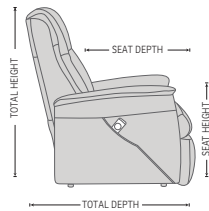

DIMENSIONS